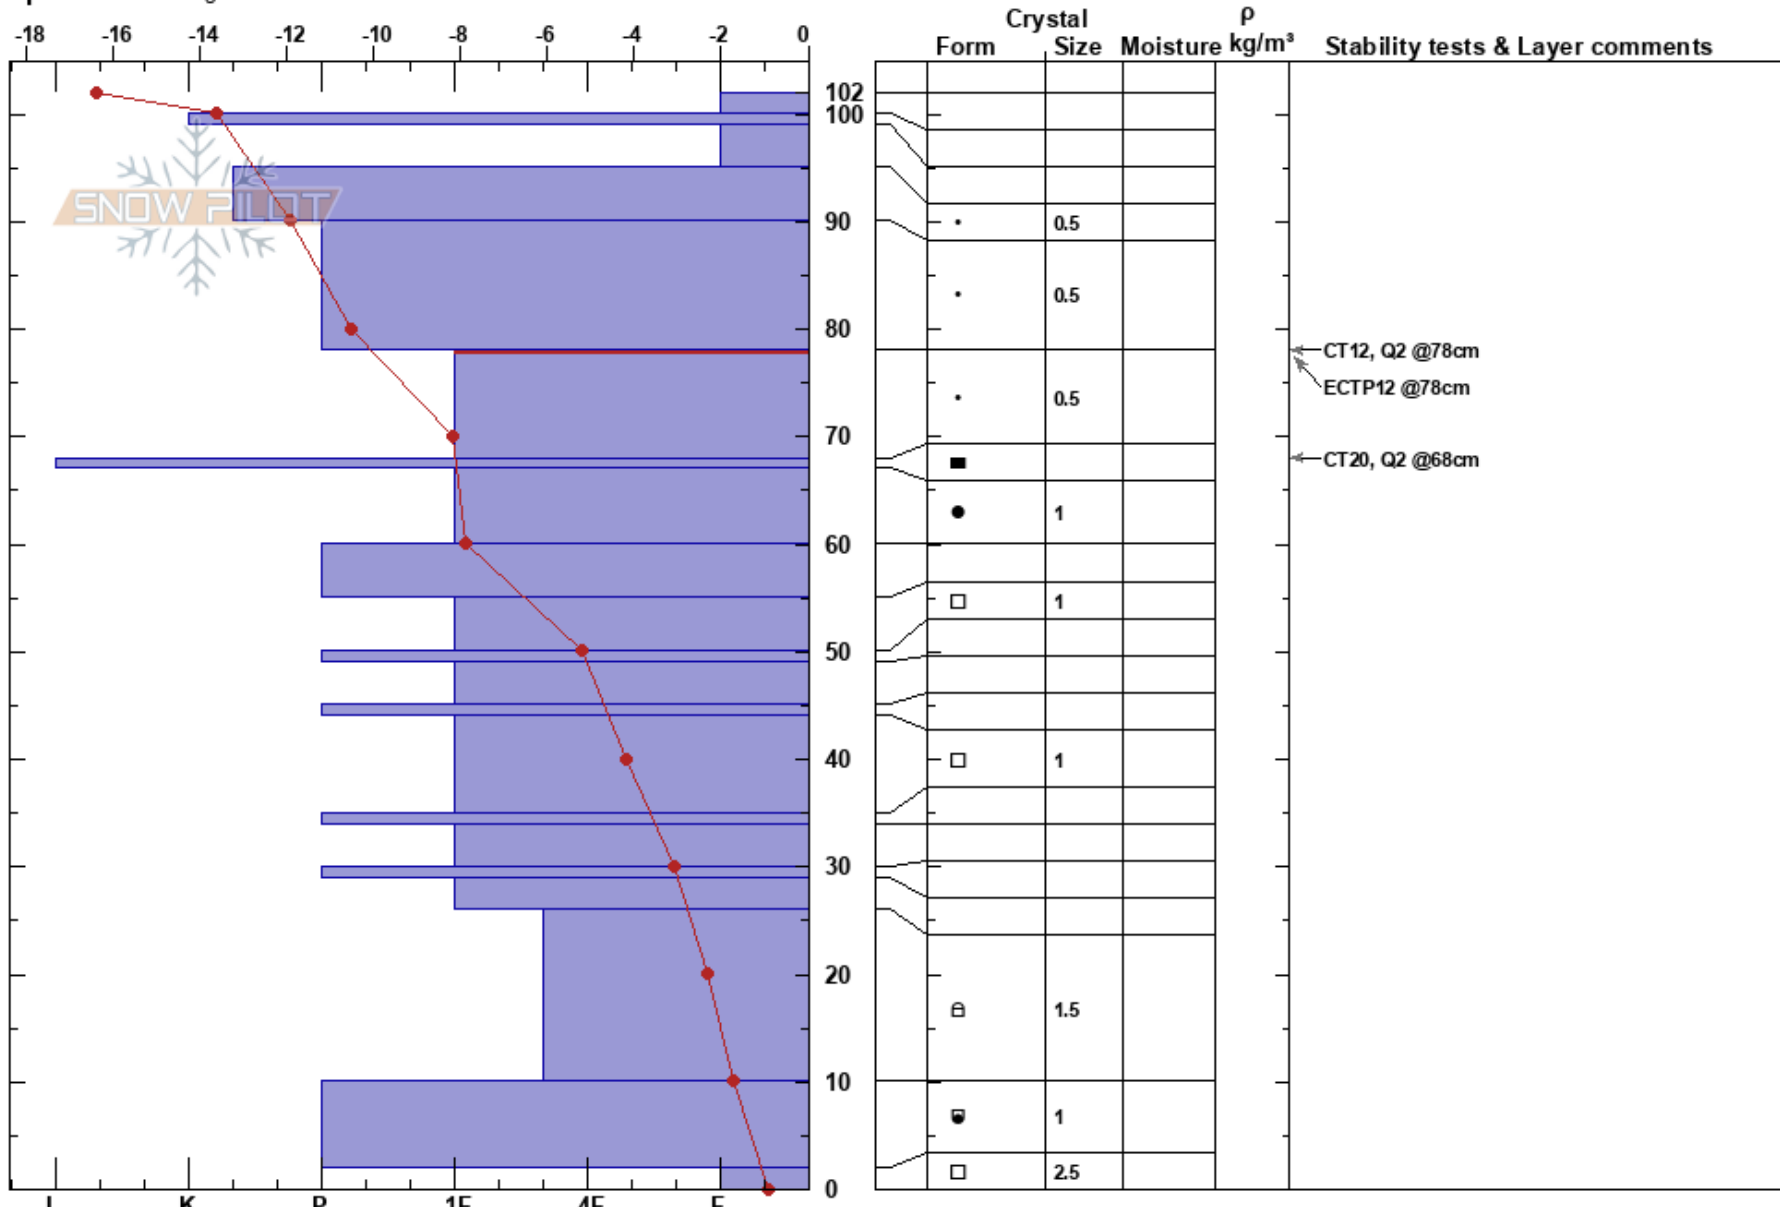

Lenin Main upper rock
 Madison Range-N
 MT
 Elevation: 10394 ft
 Aspect:
 Specifics: Pit dug in a Ski Area

yunce ueland
 11/26/2019 - 2:30pm
 Co-ord: 45.27557N, -111.44812W
 Slope Angle: 36°
 Wind Loading: previous

Stability:
 Air Temperature: -18.2°C
 Sky Cover: OVC
 Precipitation: NO
 Wind: W Light Breeze

HS: 102
 PF: 7
 PS: 2
 78-68cm: Problematic layer

Notes: Pit was dug center of lenin under the first rock band. All test failed on the same layer. That has to mean something. CPST failed at 78 on isolation.