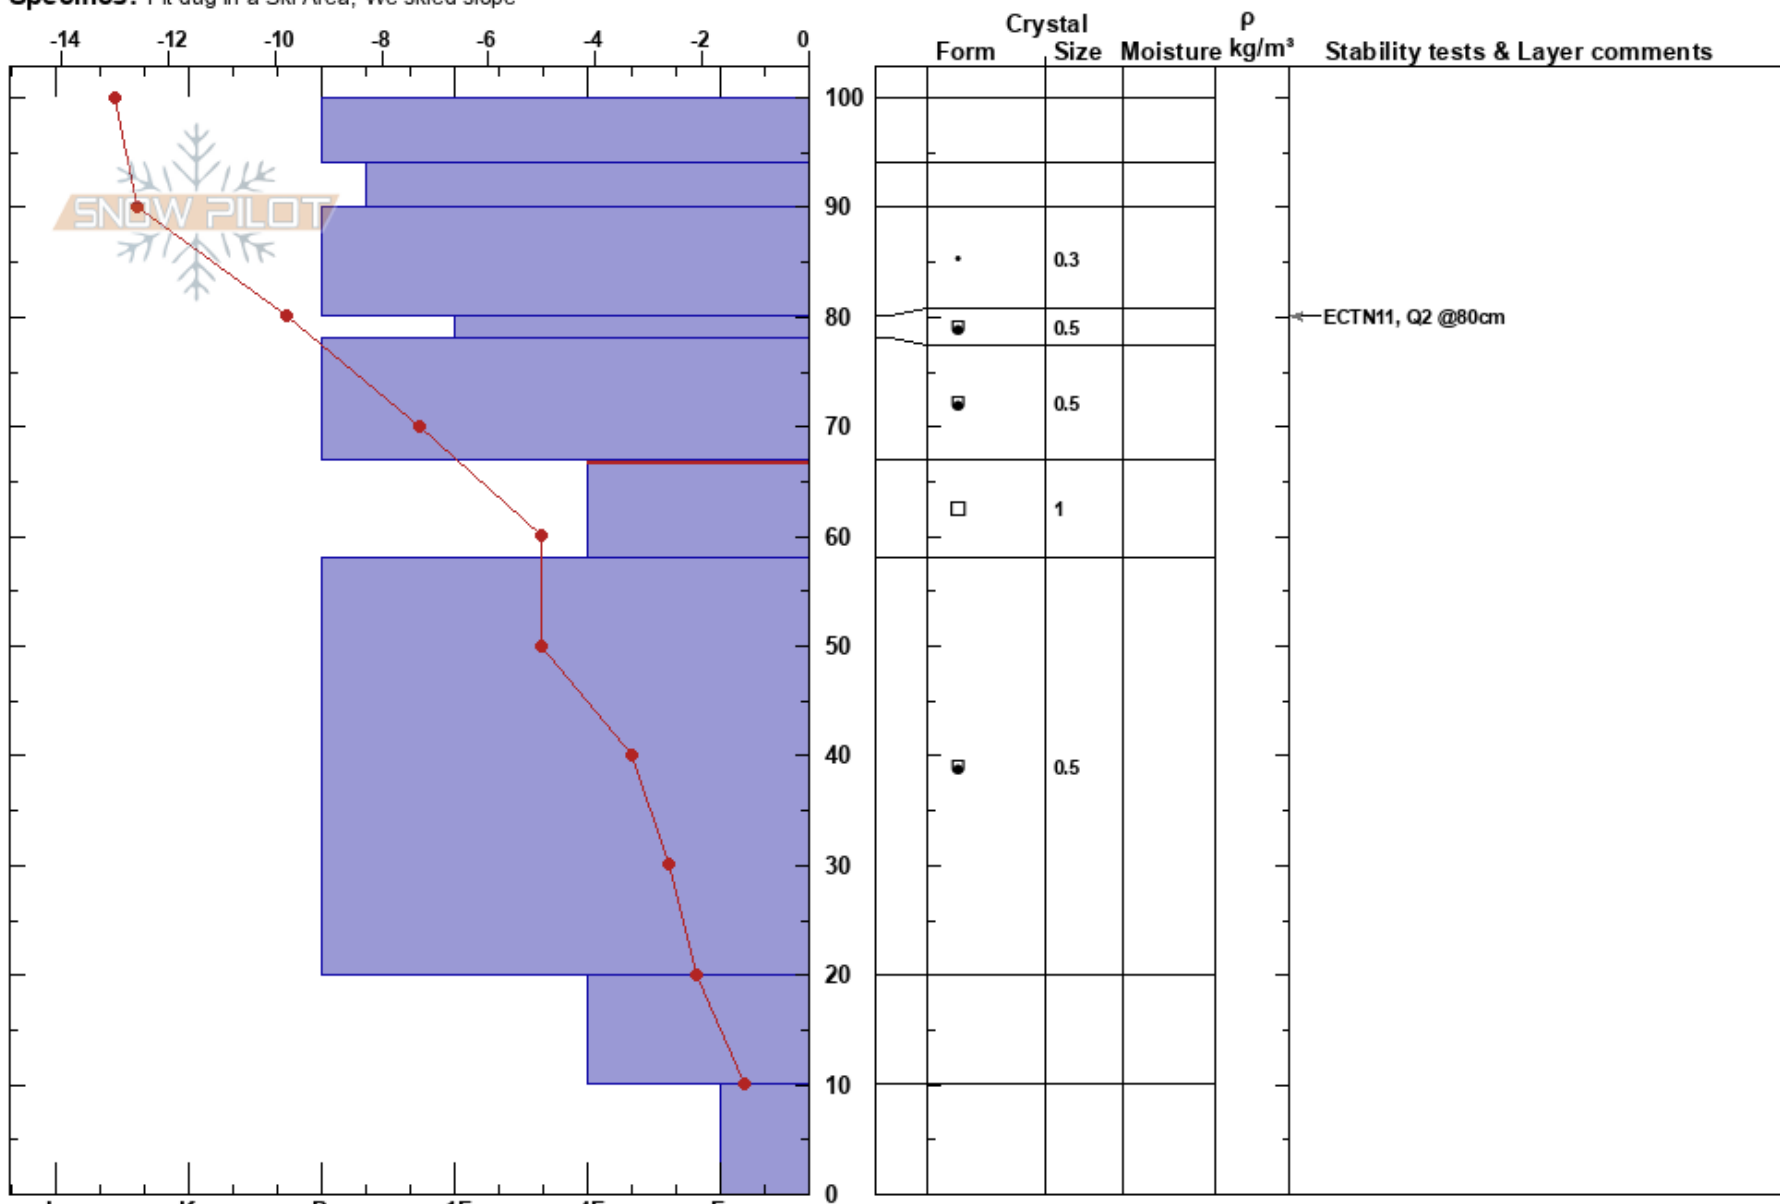

Stutzman's low  
 Madison Range-N  
 MT  
 Elevation: 9932 ft  
 Aspect:  
 Specifics: Pit dug in a Ski Area; We skied slope

yunce ueland  
 11/25/2019 - 11:46am  
 Co-ord: 45.27435N, -111.44522W  
 Slope Angle: 27°  
 Wind Loading: previous

Stability:  
 Air Temperature: -14.5°C  
 Sky Cover: SCT  
 Precipitation: NO  
 Wind: Calm

HS: 100  
 PF: 10 67-58cm: Problematic layer  
 PS: 5

Notes: Pit was dug in Stutzman's a little higher than the effective hot placement. Conditionally stable.