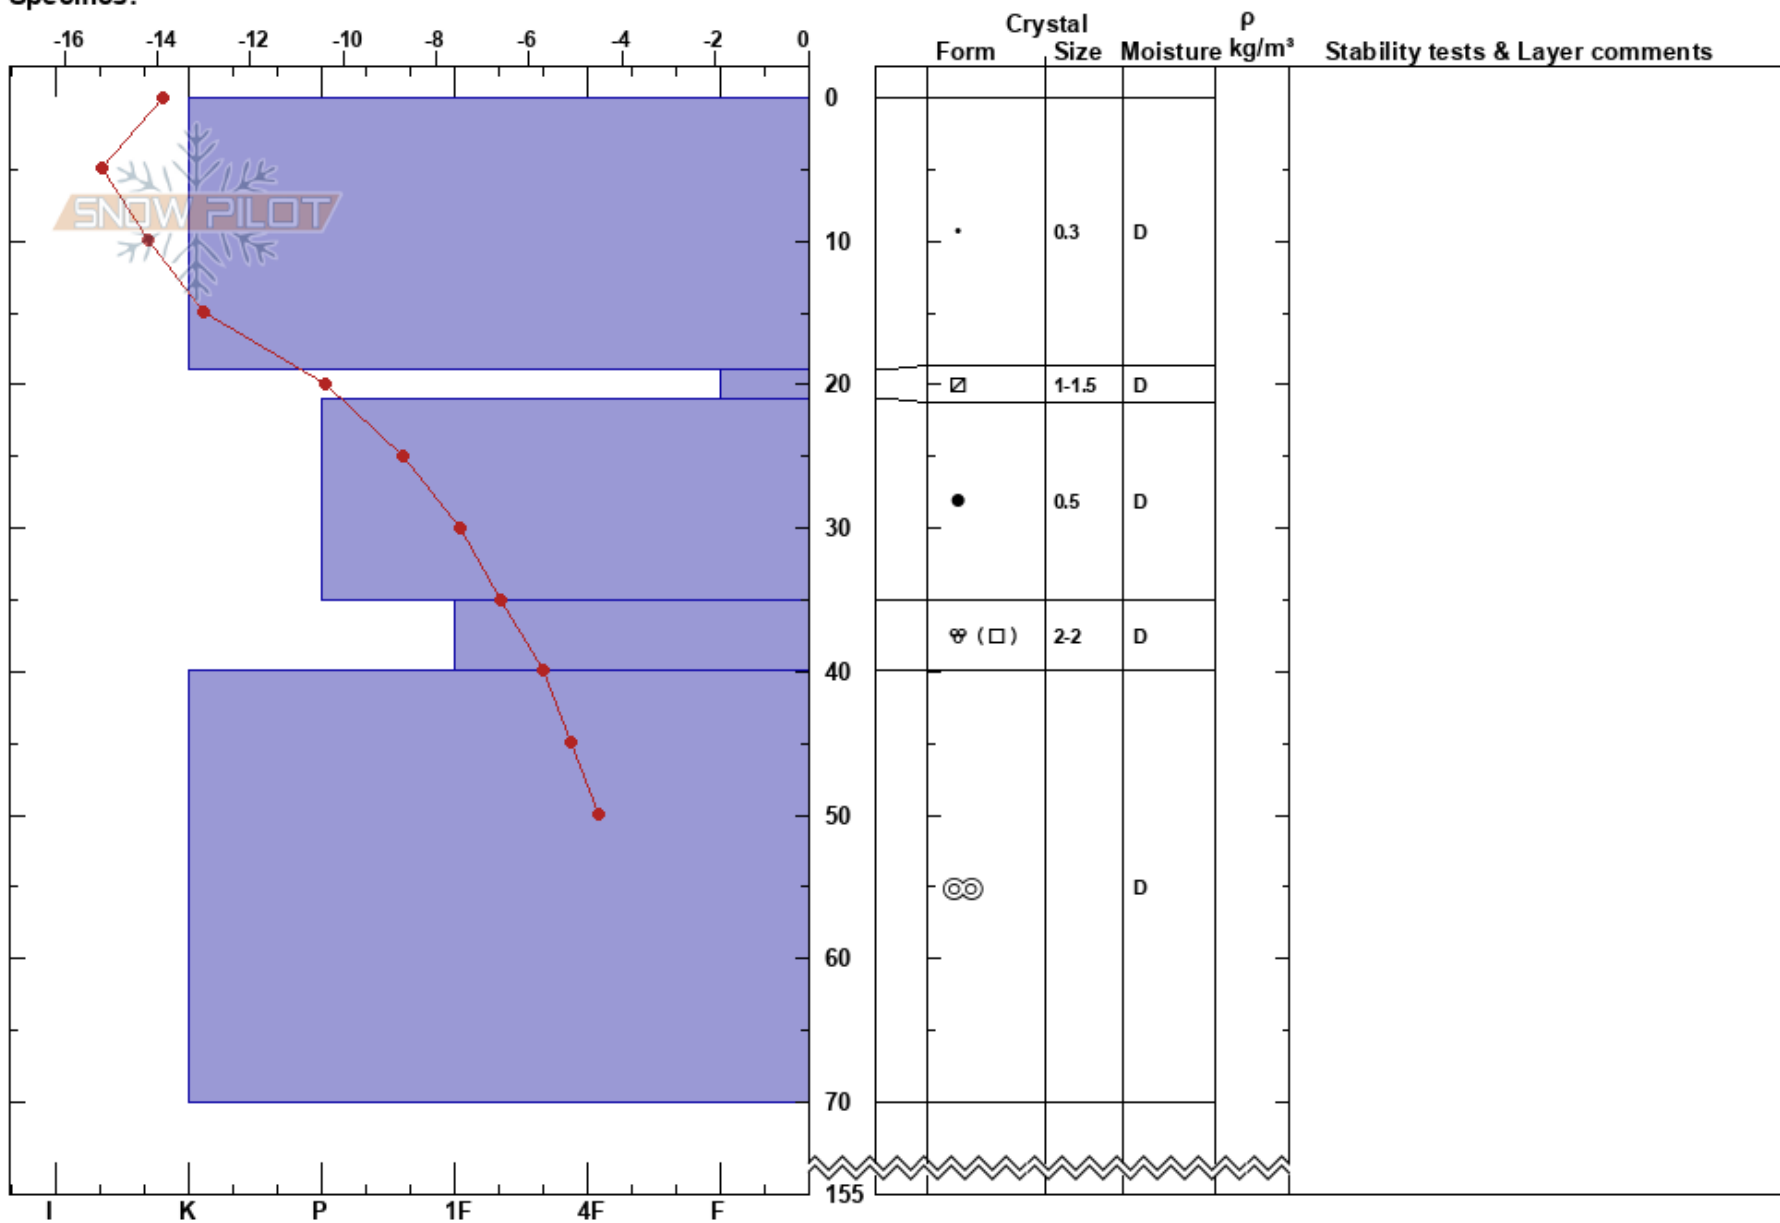

Eilivseggi / Storebotn  
 Voss  
 Norway  
 Elevation: 1090 m  
 Aspect:  
 Specifics:

Steinar Hustoft  
 09/02/2017 - 11:00  
 Co-ord:  
 Slope Angle: 15°  
 Wind Loading: no

Stability:  
 Air Temperature: -14°C  
 Sky Cover: SCT  
 Precipitation: NO  
 Wind: NE Light Breeze

HS: 155

Layer Notes:

PF: 0 19-21cm: Problematic layer

Notes: