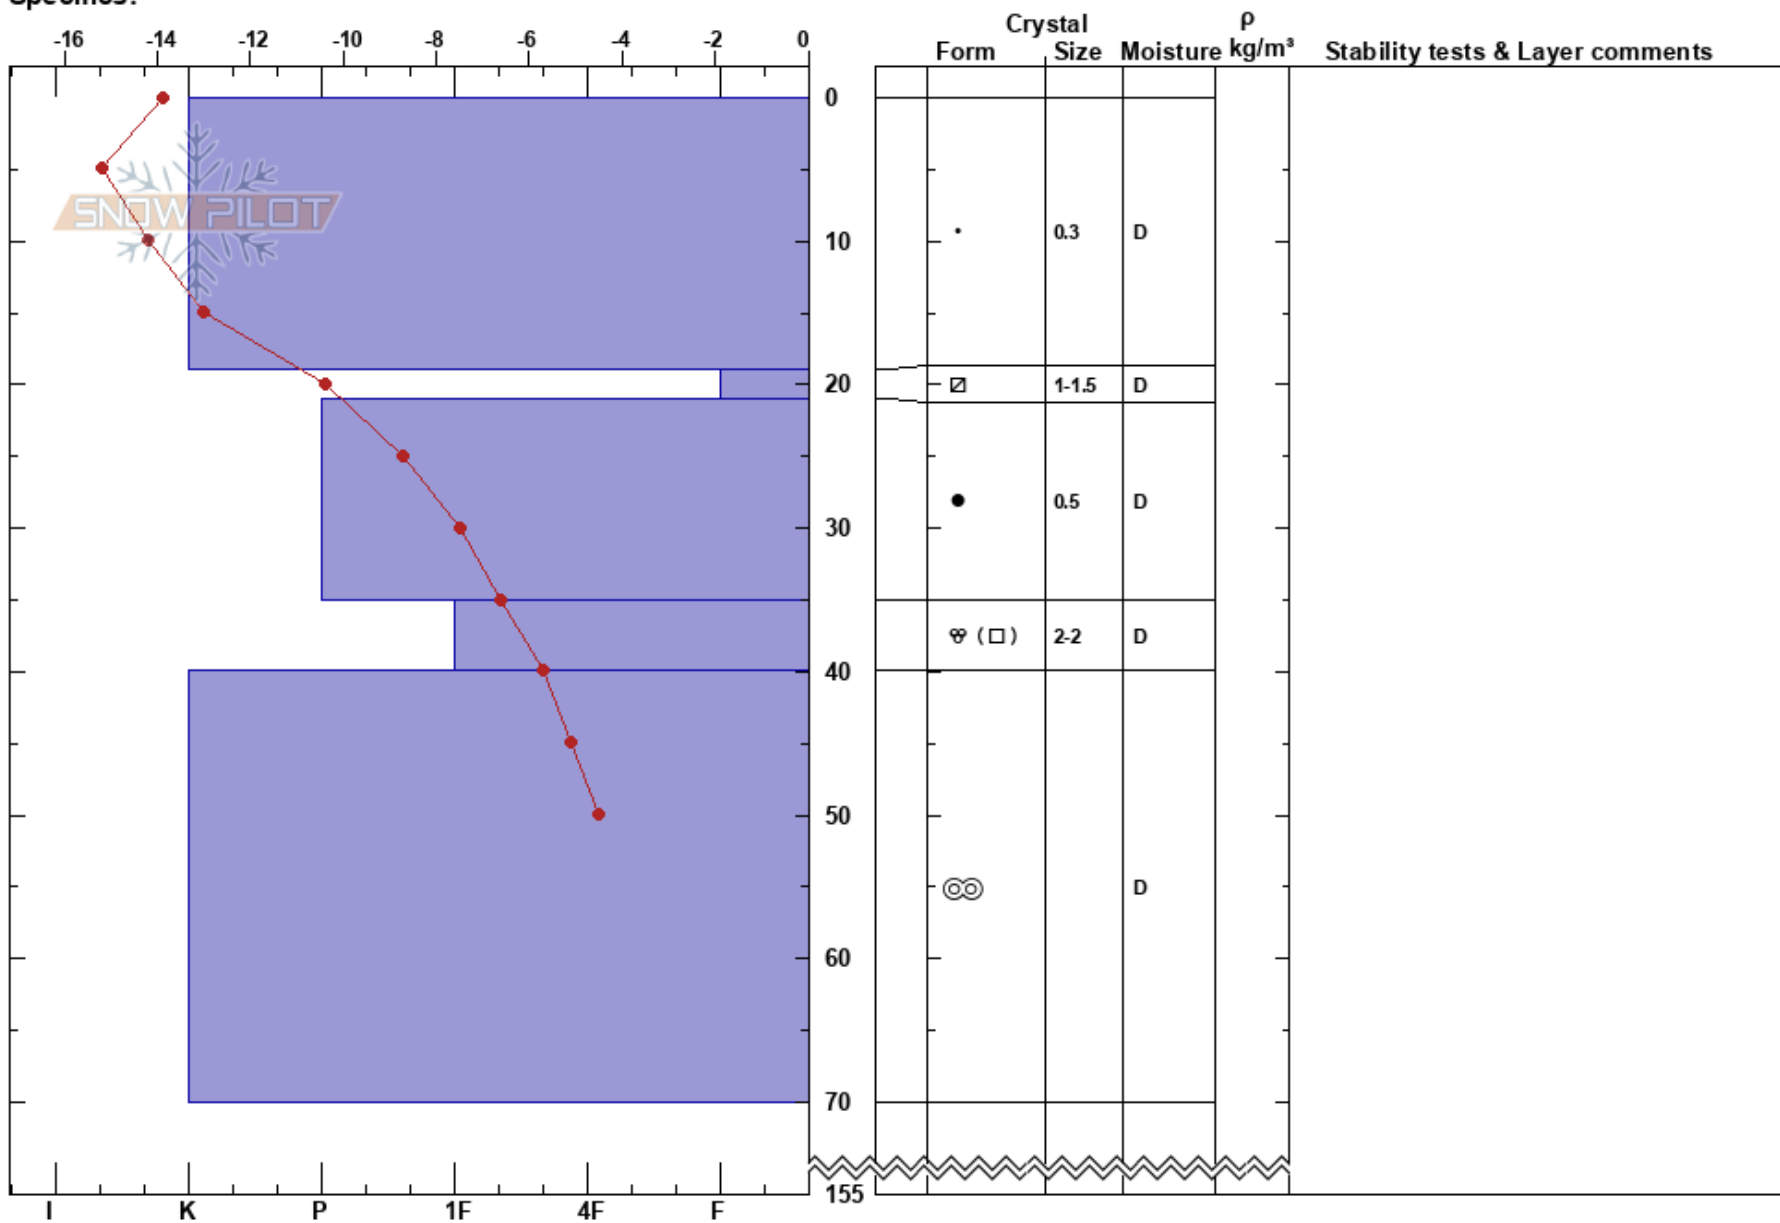

Eilivseggi / Storebotn
 Voss
 Norway
 Elevation: 1090 m
 Aspect:
 Specifics:

Steinar Hustoft
 09/02/2017 - 11:00
 Co-ord:
 Slope Angle: 15°
 Wind Loading: no

Stability:
 Air Temperature: -14°C
 Sky Cover: SCT
 Precipitation: NO
 Wind: NE Light Breeze

HS: 155
 PF: 0
 19-21cm: Problematic layer

Notes: