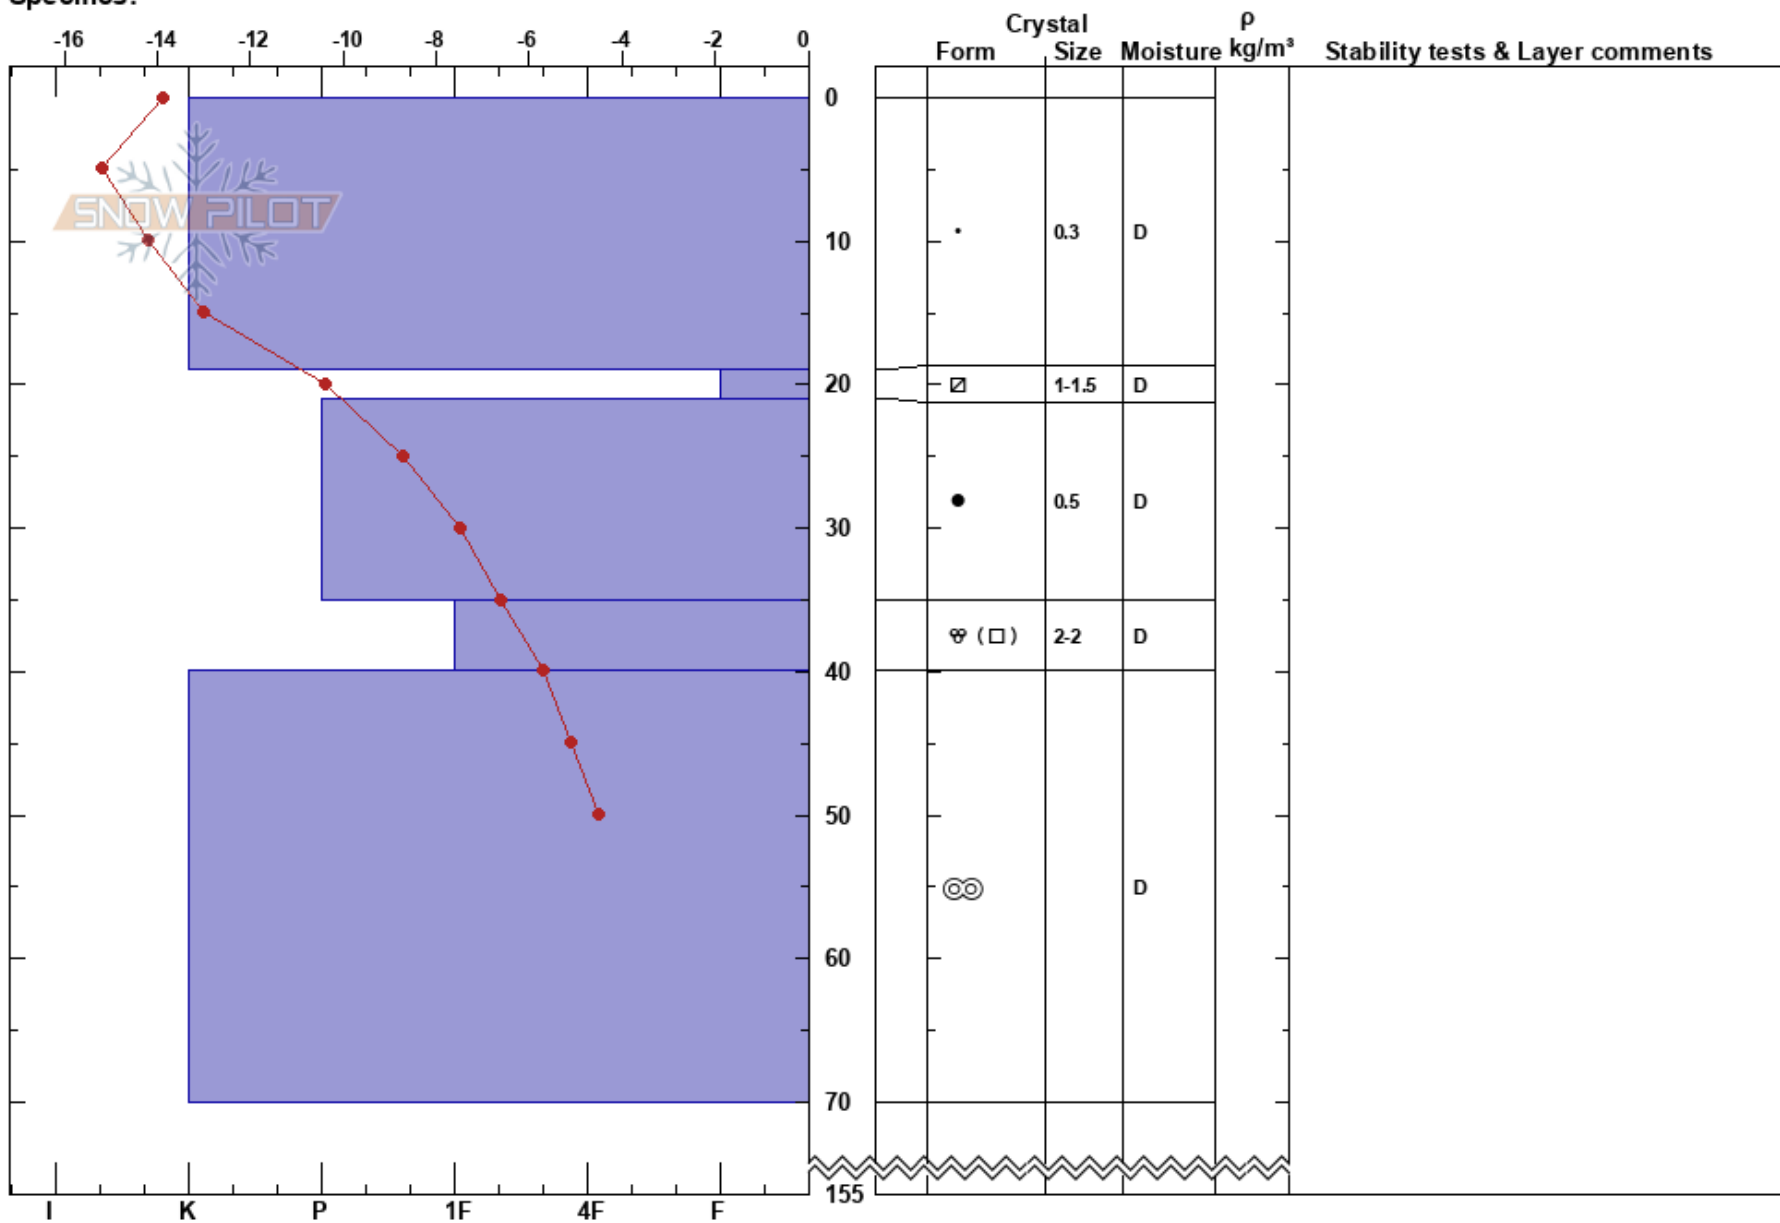

Eilivseggi / Storebotn  
 Voss  
 Norway  
 Elevation: 1090 m  
 Aspect:  
 Specifics:

Steinar Hustoft  
 09/02/2017 - 11:00  
 Co-ord:  
 Slope Angle: 15°  
 Wind Loading: no

Stability:  
 Air Temperature: -14°C  
 Sky Cover: SCT  
 Precipitation: NO  
 Wind: NE Light Breeze

HS: 155  
 PF: 0  
 19-21cm: Problematic layer

Notes: