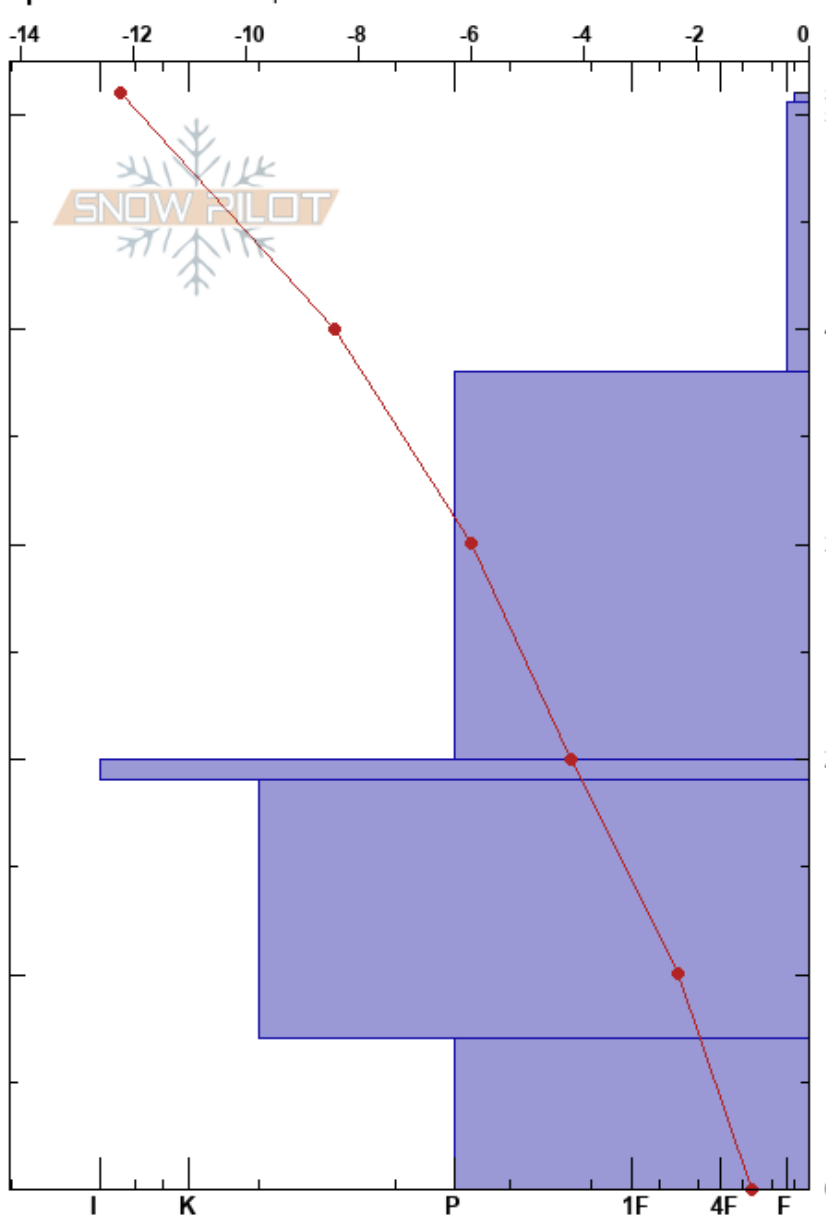

Steinskarfjellet low  
 Kvaløya  
 Norway  
 Elevation: 233 m  
 Aspect: N  
 Specifics: We skied slope

Paul Velsand  
 08/02/2017 - 12:00  
 Co-ord: 33W 639468E 7732280N  
 Slope Angle: 5°  
 Wind Loading: no

Stability: Very Good  
 Air Temperature: -3.2°C  
 Sky Cover: CLR  
 Precipitation: NO  
 Wind: Calm

HS:51  
 PF: 13  
 Layer Notes:  
 51-50.5cm: Problematic layer  
 38-20cm: some ice chunks  
 20-19cm: Dec. 19 crust

Form	Crystal		Moisture	ρ kg/m³	Stability tests & Layer comments
	Size				
V	2-3		D	210	
∅	5-1		D	310	
⊙(□)	1-3		D	350	38-20cm: some ice chunks
■			D		20-19cm: Dec. 19 crust
⊙(□)	1-3		D	400	
⊖	5-1.5		D	285	