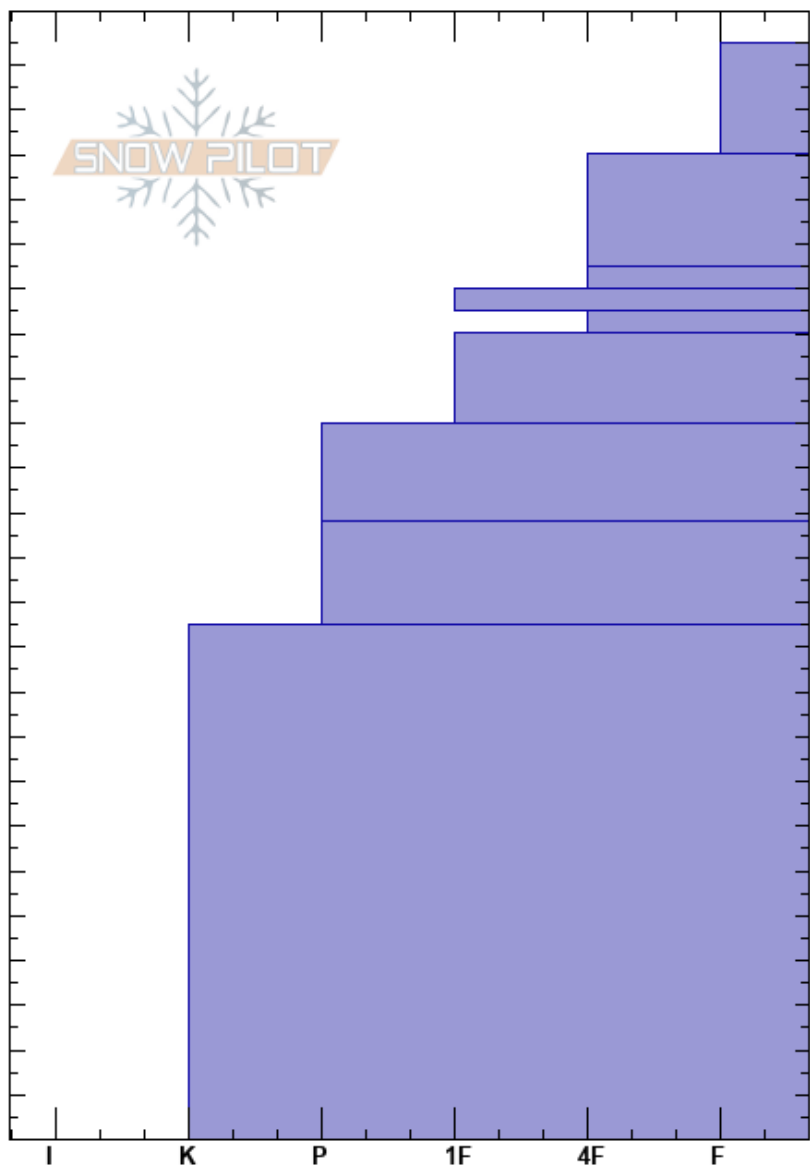

Nirvana - upper
 Selkirks
 BC
 Elevation: 1800 m
 Aspect:
 Specifics:

Éliel Bureau-Lafontaine
 08/02/2017 - 15:10
 Co-ord:
 Slope Angle: 35°
 Wind Loading:

Stability:
 Air Temperature: -12°C
 Sky Cover: BKN
 Precipitation: NO
 Wind: Calm

HS:245

Layer Notes:

Elevation (cm)	Crystal		Moisture	ρ kg/m ³	Stability tests & Layer comments
	Form	Size			
245					
230	+ (/)	3	D		
210	/	1.5-2	D		← CT6, SP @220cm ← CT4, SP @220cm
200	/	1-2			
190	/ (●)	0.5-2			
180	/	1.5-2			
170	/ (/)	1-1.5			
150	●	1			
130	● (□)				
110					
100					
90					
80					
70					
60					
50					
40					
30					
20					
10					
0					