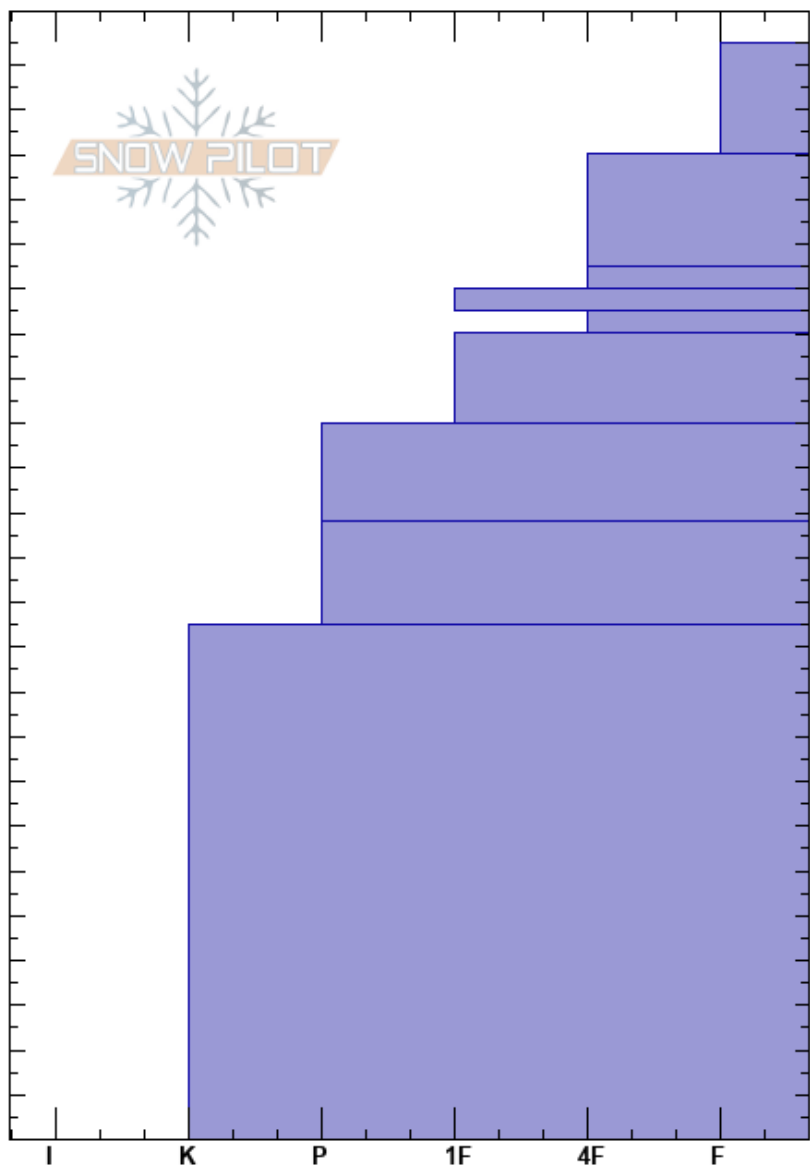

Nirvana - upper
 Selkirks
 BC
 Elevation: 1800 m
 Aspect:
 Specifics:

Éliel Bureau-Lafontaine
 08/02/2017 - 15:10
 Co-ord:
 Slope Angle: 35°
 Wind Loading:

Stability:
 Air Temperature: -12°C
 Sky Cover: BKN
 Precipitation: NO
 Wind: Calm

HS:245

Layer Notes:

Height (cm)	Crystal		Moisture	ρ kg/m ³	Stability tests & Layer comments
	Form	Size			
245					
230	+ (/)	3	D		
210	/	1.5-2	D		← CT6, SP @220cm
200	/	1-2			← CT4, SP @220cm
190	/ (●)	0.5-2			
180	/	1.5-2			
170	/ (/)	1-1.5			
150	●	1			
130	● (□)				
110					
100					
90					
80					
70					
60					
50					
40					
30					
20					
10					
0					