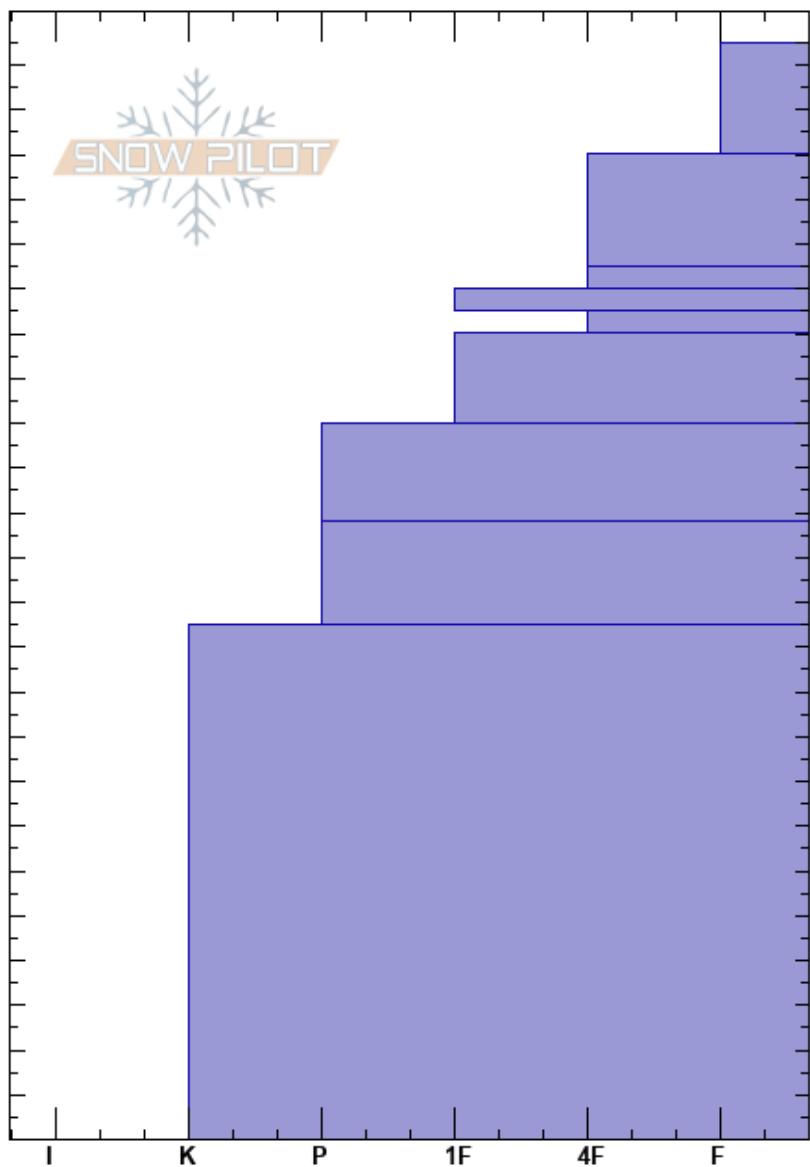

Nirvana - upper  
 Selkirks  
 BC  
 Elevation: 1800 m  
 Aspect:  
 Specifics:

Éliel Bureau-Lafontaine  
 08/02/2017 - 15:10  
 Co-ord:  
 Slope Angle: 35°  
 Wind Loading:

Stability:  
 Air Temperature: -12°C  
 Sky Cover: BKN  
 Precipitation: NO  
 Wind: Calm

HS:245

Layer Notes:

Height (cm)	Crystal		Moisture	$\rho$ kg/m <sup>3</sup>	Stability tests & Layer comments
	Form	Size			
245					
230	+ ( / )	3	D		
210	/	1.5-2	D		← CT6, SP @220cm
200	/	1-2			← CT4, SP @220cm
190	/ ( ● )	0.5-2			
180	/	1.5-2			
170	/ ( / )	1-1.5			
150	●	1			
130	● ( □ )				
110					
100					
90					
80					
70					
60					
50					
40					
30					
20					
10					
0					