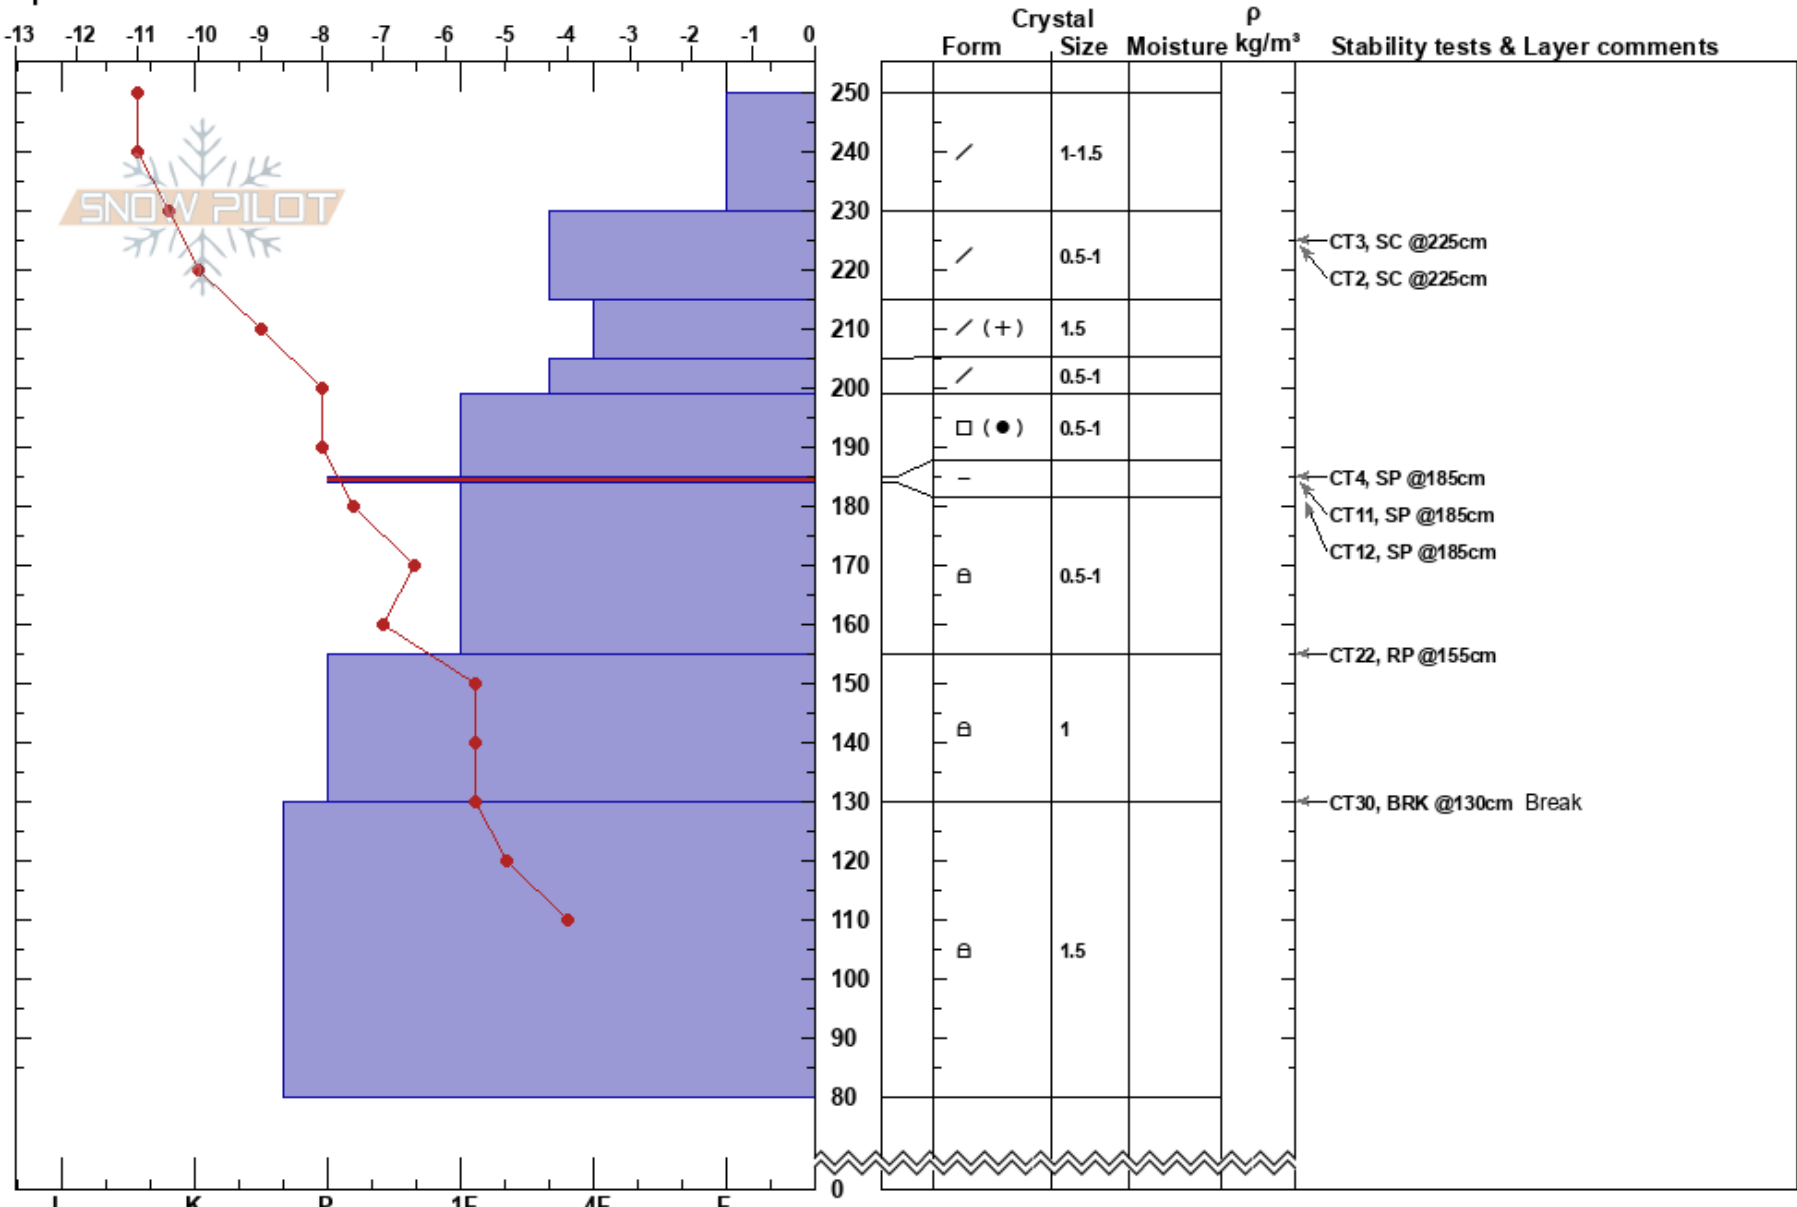

Backdoor 170208  
 Selkirks  
 BC  
 Elevation: 1900 m  
 Aspect: S  
 Specifics:

Éliel Bureau-Lafontaine  
 08/02/2017 - 10:46  
 Co-ord:  
 Slope Angle: 31°  
 Wind Loading:

Stability:  
 Air Temperature: -12°C  
 Sky Cover: OVC  
 Precipitation: NO  
 Wind: Calm

HS:250  
 185-184cm: Jan 15th IFsc  
 185-184cm: Problematic layer

Notes: TP, Open Burn.