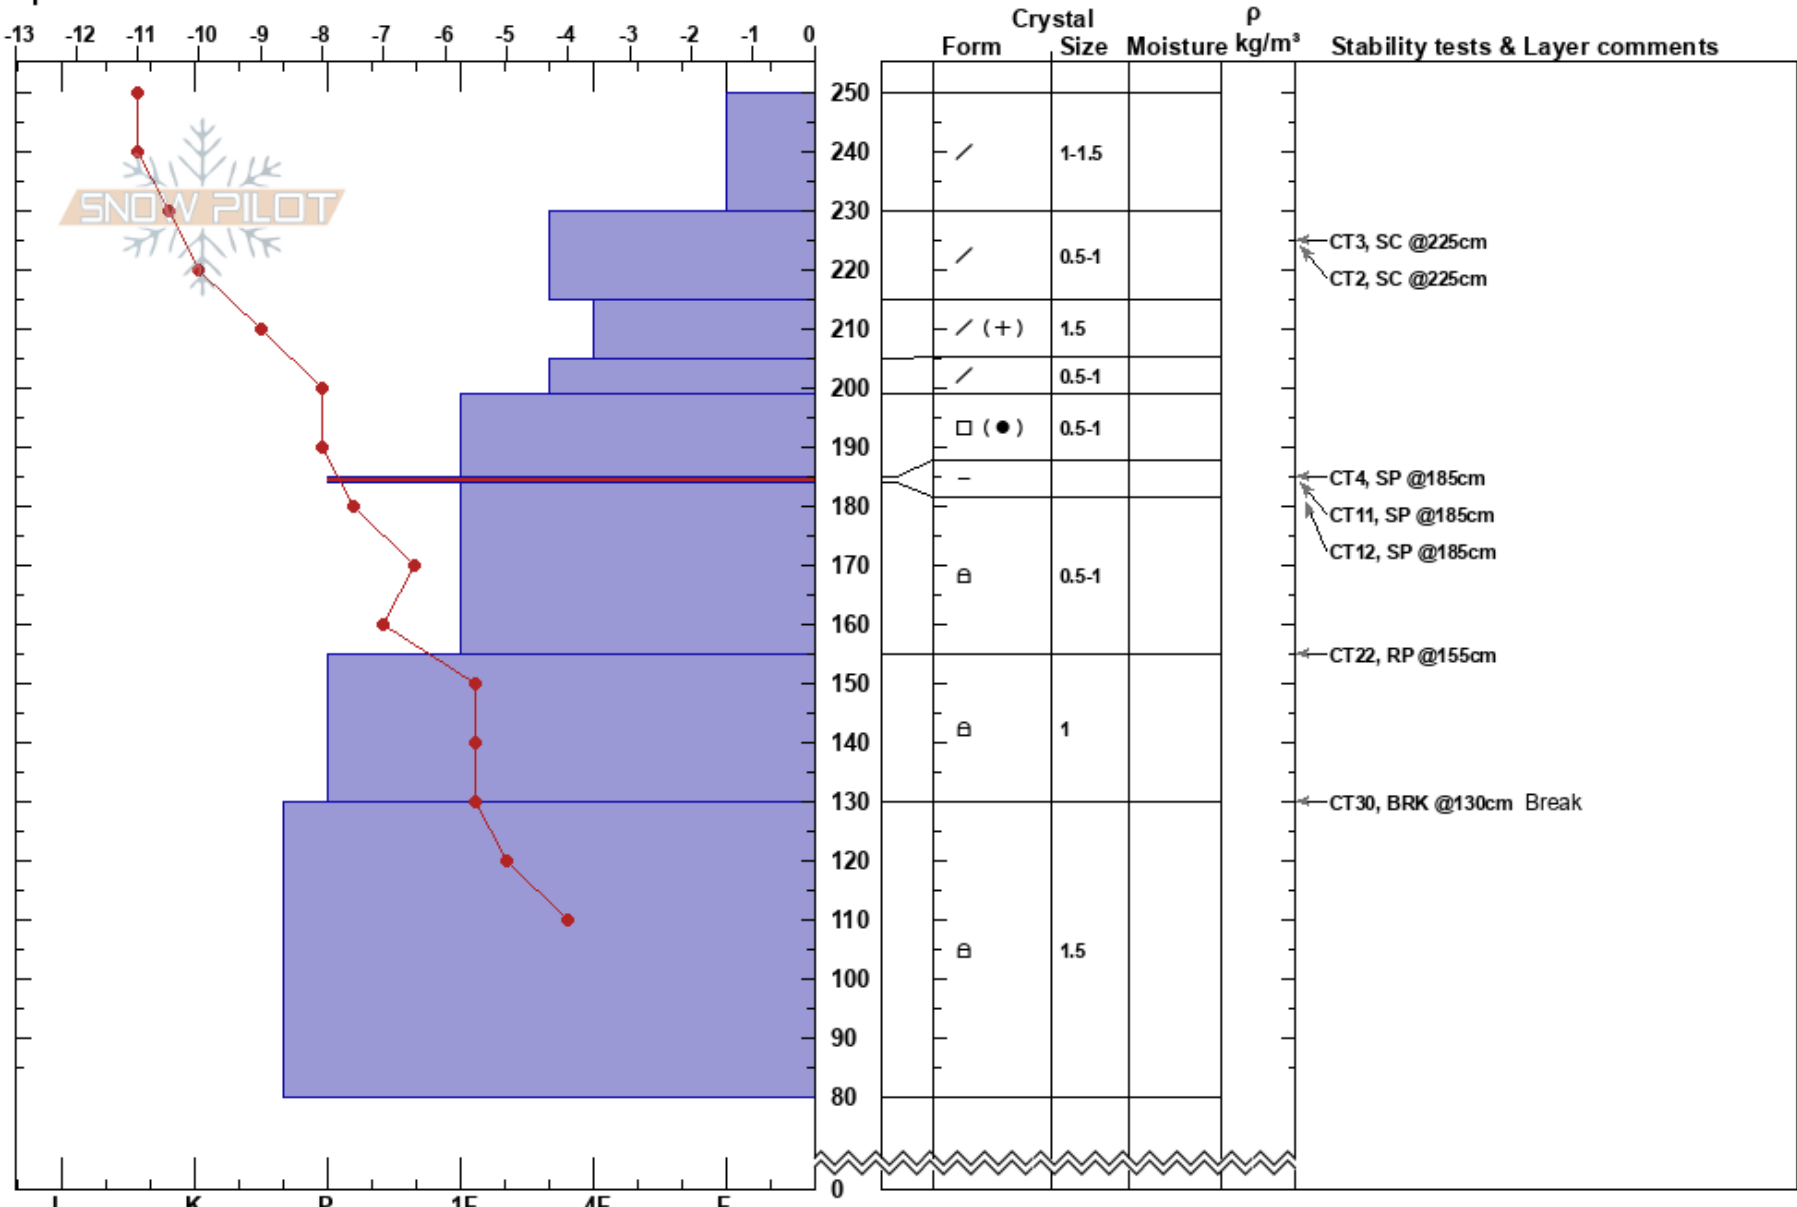

Backdoor 170208
 Selkirks
 BC
 Elevation: 1900 m
 Aspect: S
 Specifics:

Éliel Bureau-Lafontaine
 08/02/2017 - 10:46
 Co-ord:
 Slope Angle: 31°
 Wind Loading:

Stability:
 Air Temperature: -12°C
 Sky Cover: OVC
 Precipitation: NO
 Wind: Calm

HS:250
 185-184cm: Jan 15th IFsc
 185-184cm: Problematic layer

Notes: TP, Open Burn.