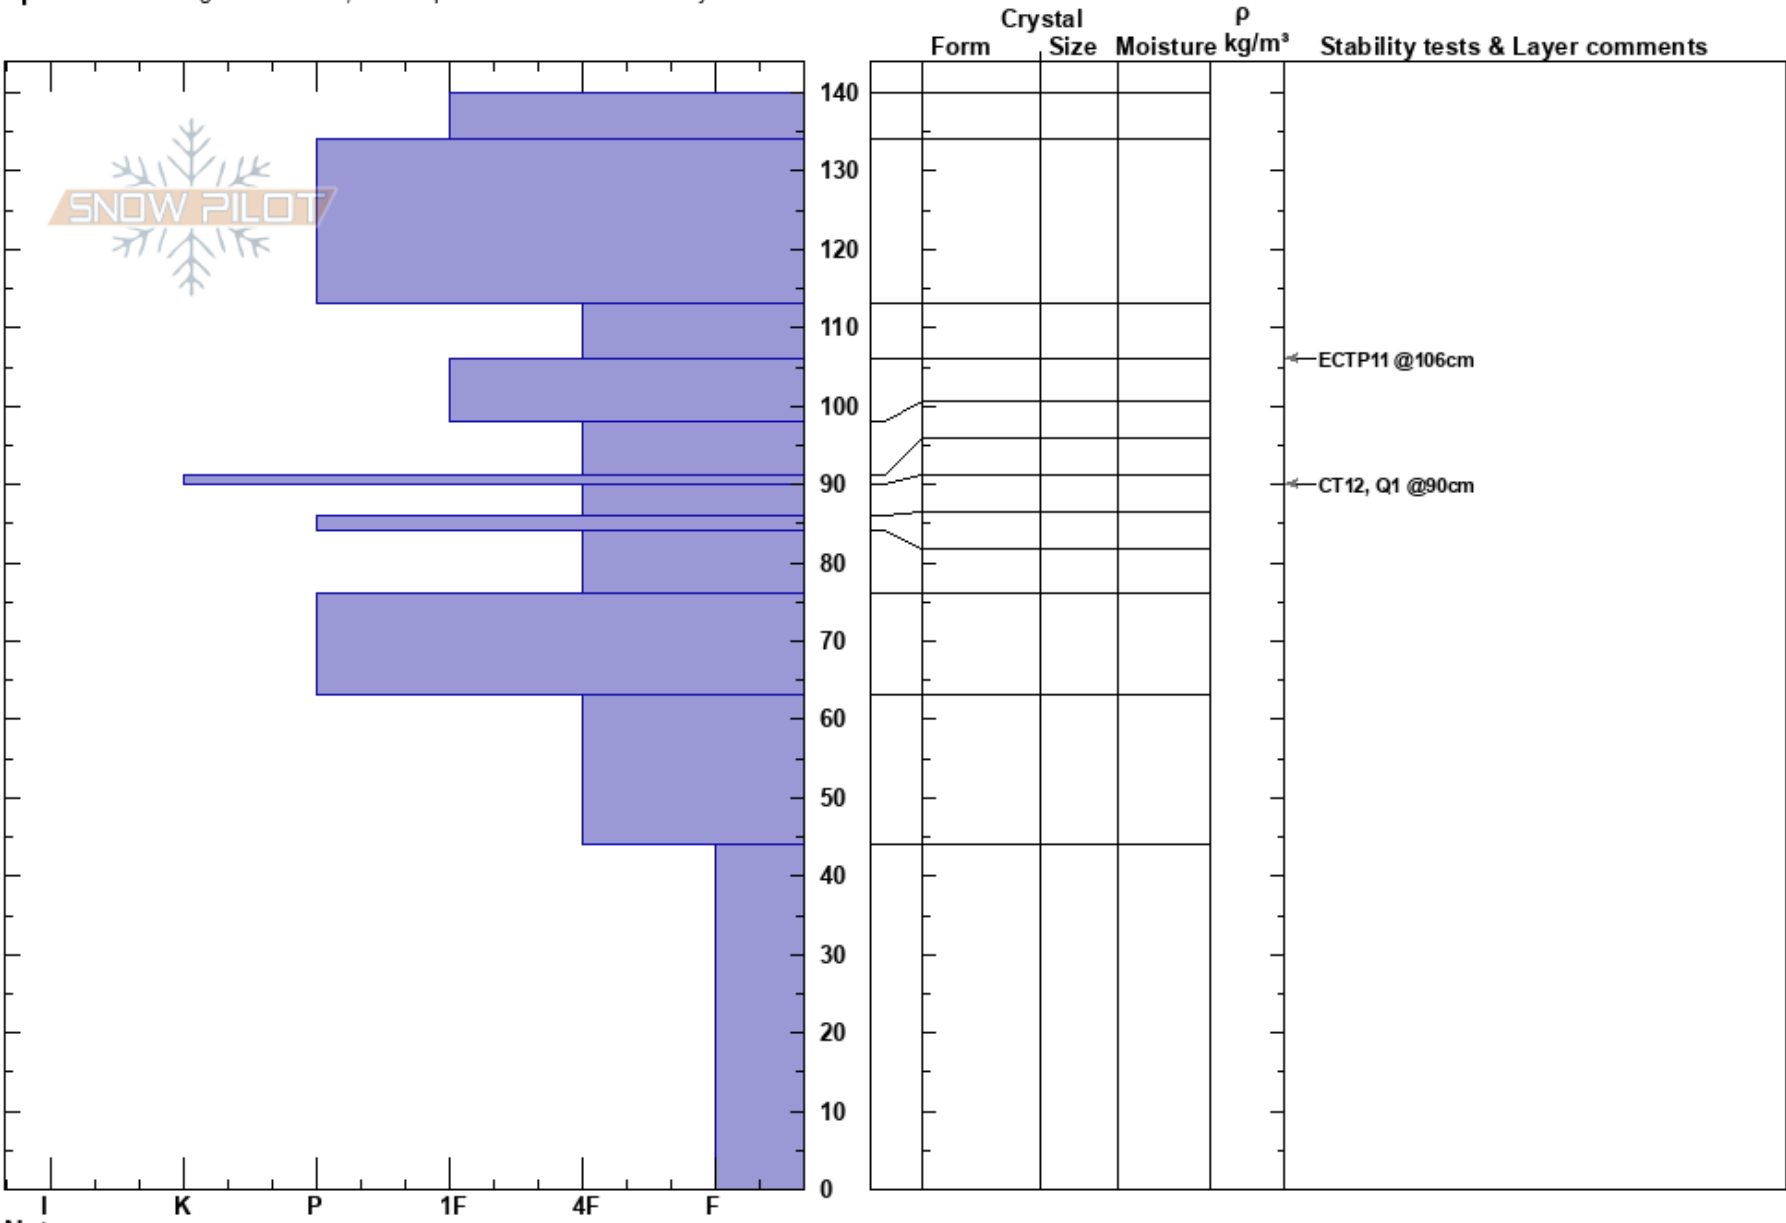

Morx Bobs Rock left
 Madison Range-N
 MT
Elevation: 10858 ft
Aspect: 226°
Specifics: Pit dug in a Ski Area; Pit is representative of backcountry

Scott Patch
 11/29/2019 - 2:00pm
Co-ord:
Slope Angle: 38°
Wind Loading: no

Stability:
Air Temperature:
Sky Cover: X
Precipitation: NO
Wind: SE Light Breeze

HS: 140
Layer Notes:
 98-91cm: Problematic layer

Notes: