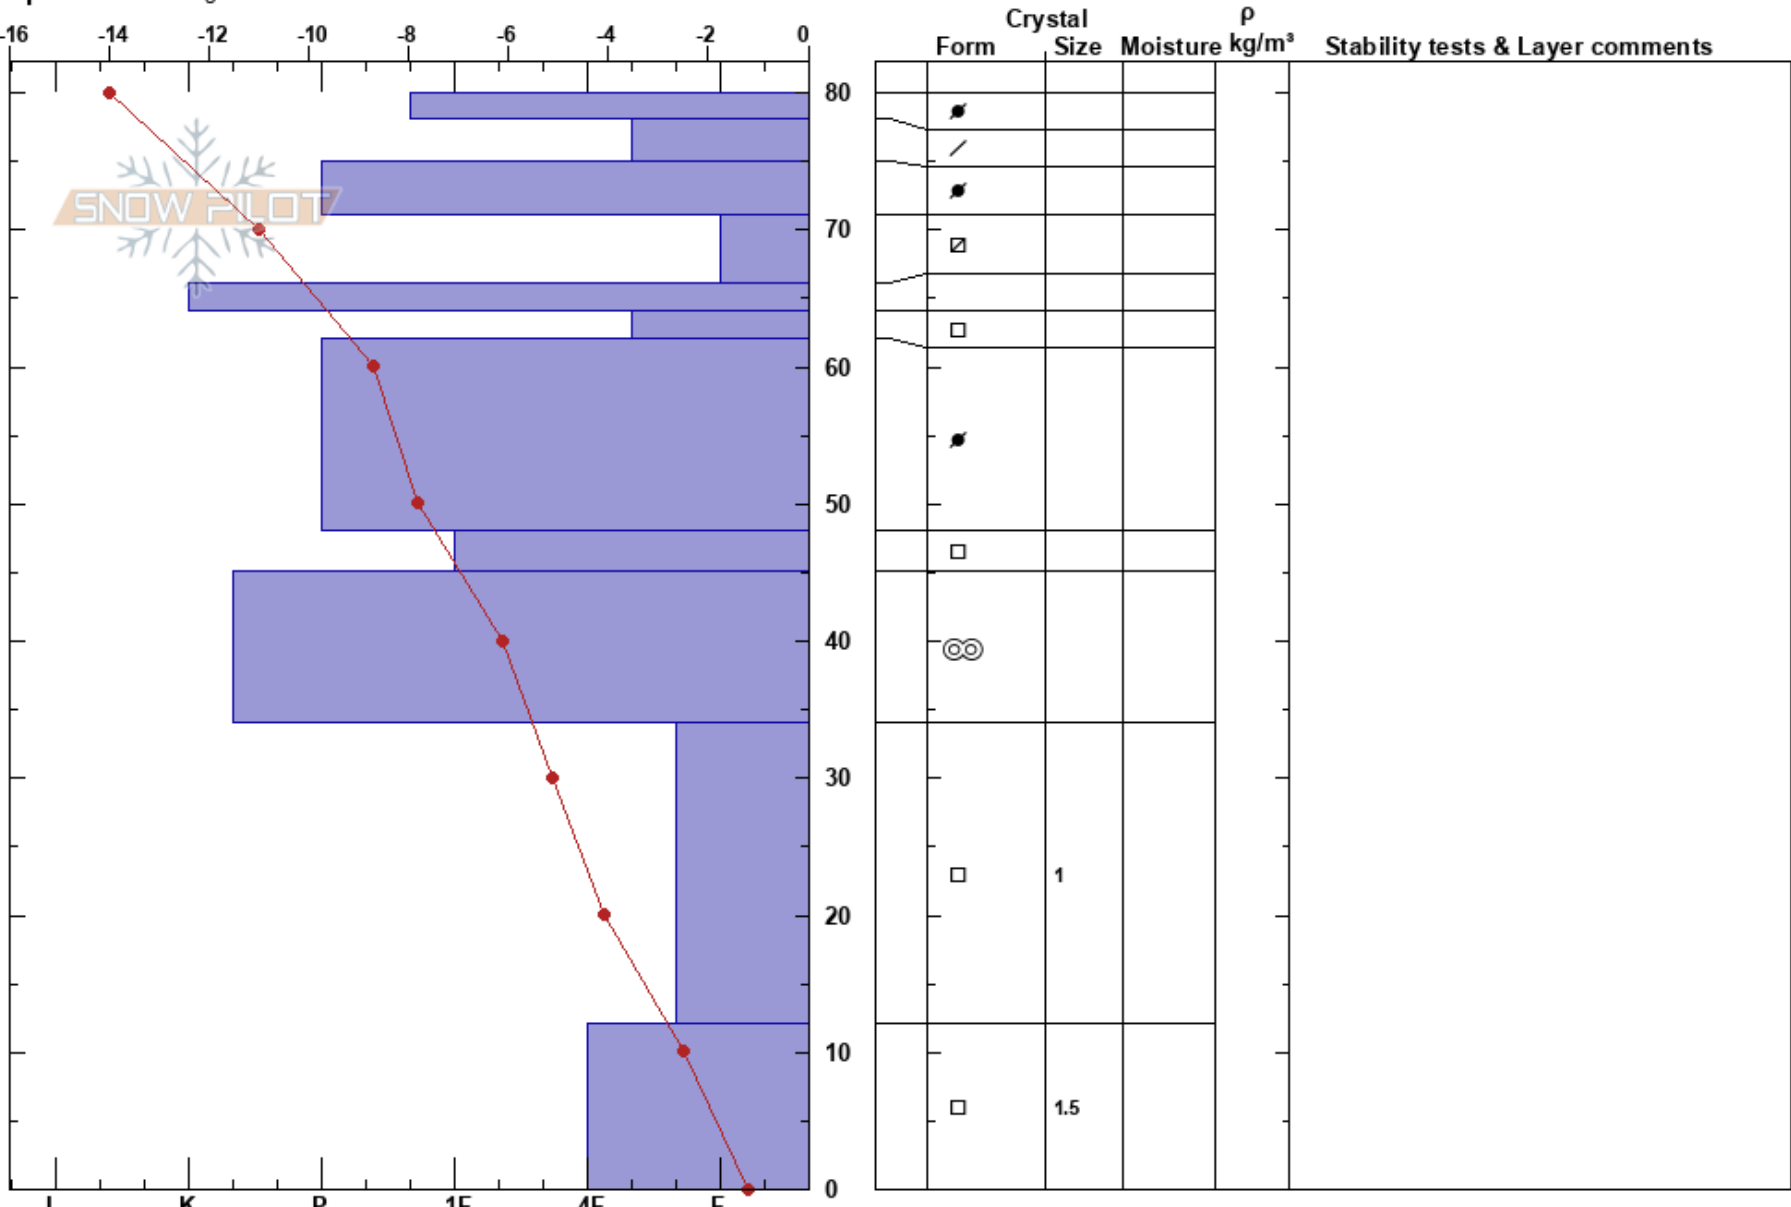

1st Dictator
 Madison Range-N
 MT
 Elevation: 9700 ft
 Aspect: N

Jon Ueland
 11/26/2019 - 12:00pm
 Co-ord:
 Slope Angle: 37°
 Wind Loading:

Stability:
 Air Temperature:
 Sky Cover:
 Precipitation:
 Wind:

HS:80
 Layer Notes:
 71-66cm: Problematic layer

Specifics: Pit dug in a Ski Area

Notes: explosive test resulted in 10 cm new snow layer slid off. so the rest of this pack is stable.