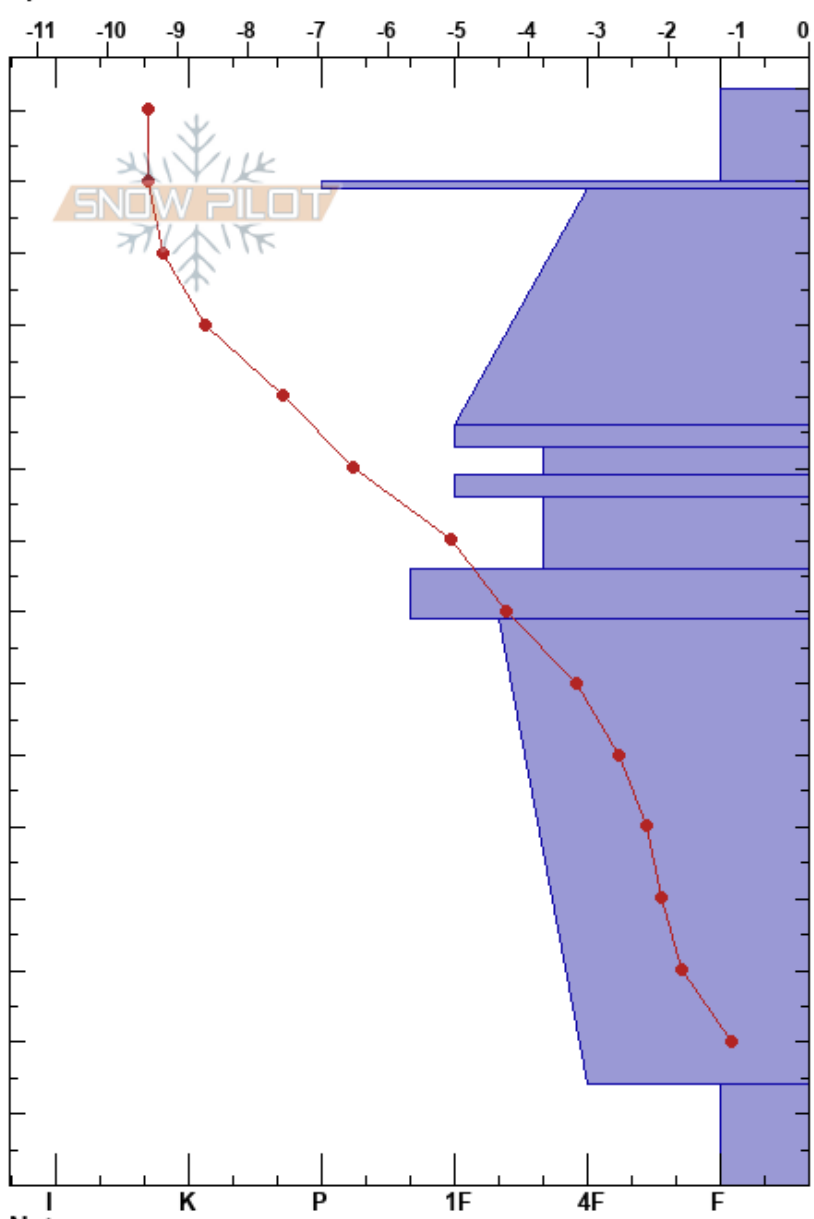

Firehole buttness lvl
 Madison Range-N
 MT
 Elevation: 9800 ft
 Aspect: 0°

Ryan Brubaker
 11/28/2019 - 3:00pm
 Co-ord:
 Slope Angle: 40°
 Wind Loading:

Stability:
 Air Temperature: -11.5°C
 Sky Cover: OVC
 Precipitation: S-1
 Wind: Light Breeze

Specifics: Pit dug in a Ski Area

Height (cm)	Crystal		Moisture	ρ kg/m ³	Stability tests & Layer comments
	Form	Size			
153					
150					
140	+				
140	=				← CT23, Q3 @139cm ← CT3, Q3 @139cm ← CT8, Q3 @139cm
130					
120	□				
110					
110	⊖				
100	□				
100	⊖				
90	□				
80	⊖				
70					
60					
50	□	1			
40					
30					
20					
10	A				
0					