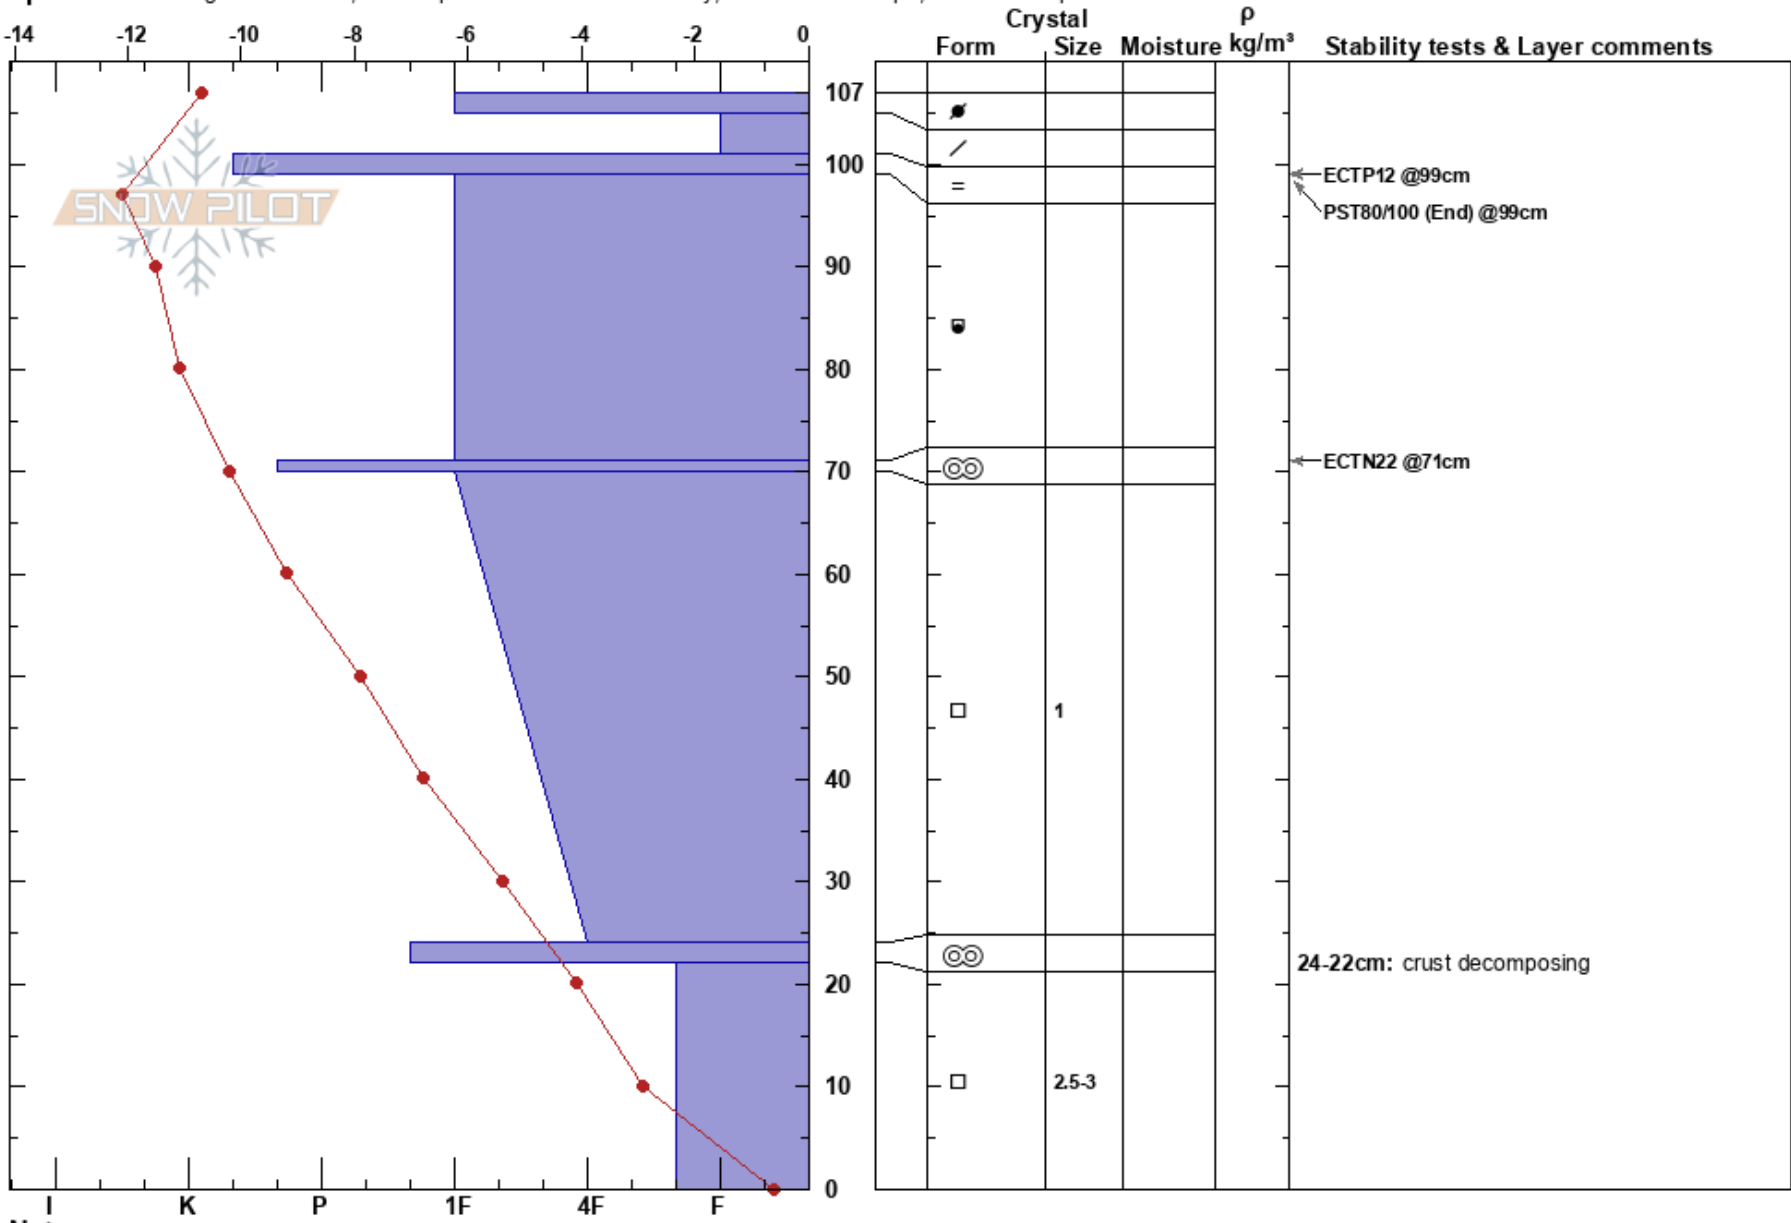

BRT North Gully  
 Madison Range-N  
 MT  
 Elevation: 9000 ft  
 Aspect: E

Jon Hageness  
 11/28/2019 - 11:15am  
 Co-ord: 45.28401N, -111.43022W  
 Slope Angle: 37°  
 Wind Loading: previous

Stability: Good  
 Air Temperature: -13.1°C  
 Sky Cover: OVC  
 Precipitation: S1  
 Wind: Light Breeze

HS: 107  
 Layer Notes:  
 24-22cm: crust decomposing  
 22-0cm: Problematic layer

Specifics: Pit dug in a Ski Area; Pit is representative of backcountry; Ski tracks on slope; We skied slope

Notes: