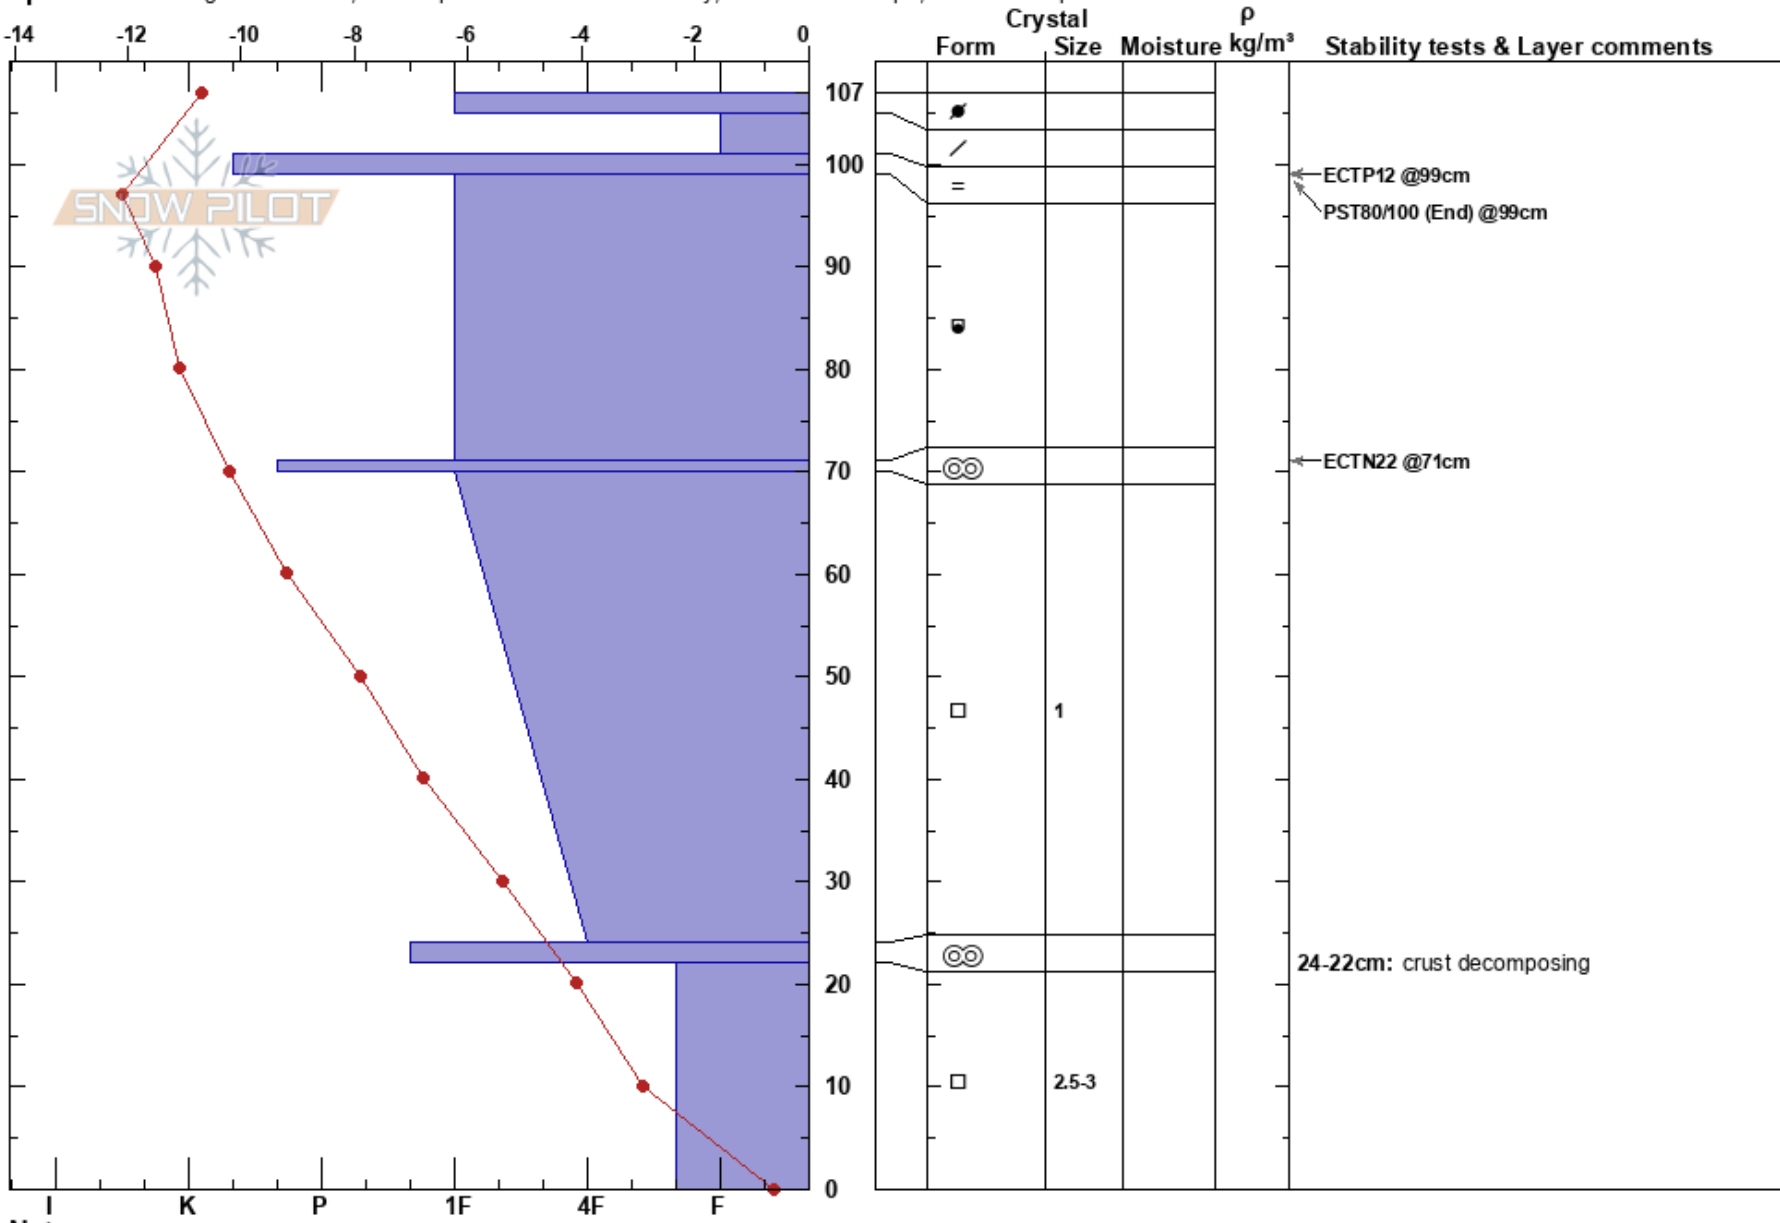

BRT North Gully
 Madison Range-N
 MT
 Elevation: 9000 ft
 Aspect: E

Jon Hageness
 11/28/2019 - 11:15am
 Co-ord: 45.28401N, -111.43022W
 Slope Angle: 37°
 Wind Loading: previous

Stability: Good
 Air Temperature: -13.1°C
 Sky Cover: OVC
 Precipitation: S1
 Wind: Light Breeze

HS: 107
 24-22cm: crust decomposing
 22-0cm: Problematic layer

Specifics: Pit dug in a Ski Area; Pit is representative of backcountry; Ski tracks on slope; We skied slope

Notes: