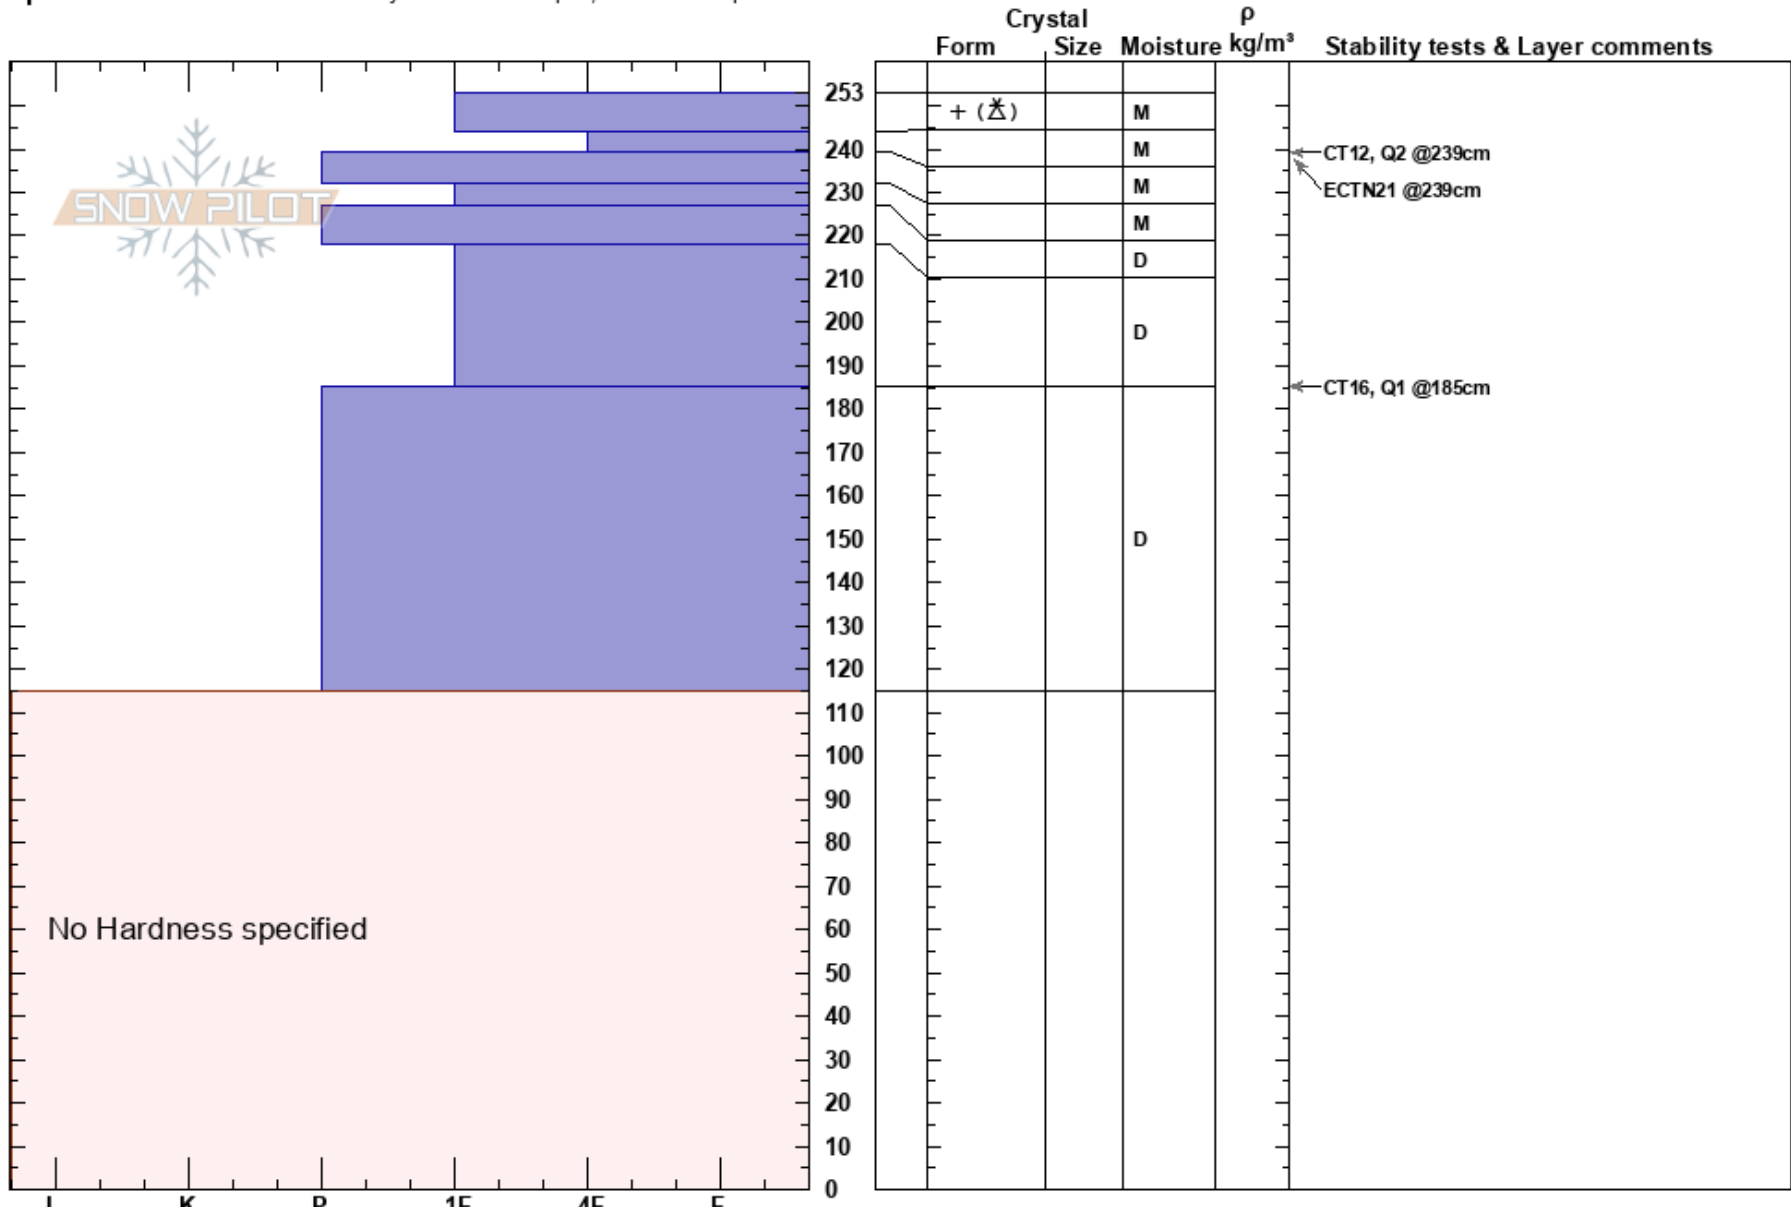

Voodoo Bowl Kyle Van Peursem  
 Bridgeport Winter Rec Ar 02/08/2017 - 12:00pm  
 CA Co-ord: 38.32396N, -119.63442W  
 Elevation: 9800 ft Slope Angle: 37°  
 Aspect: 310° Wind Loading:  
 Specifics: Recent avalanche activity on different slopes; We skied slope

Stability: HS:253 Layer Notes:  
 Air Temperature: 0°C  
 Sky Cover: OVC  
 Precipitation: S2  
 Wind: W Moderate

Notes: Snow level around 9100'. Very wet heavy snow above 9100' which was coming down quite hard but not accumulating much.