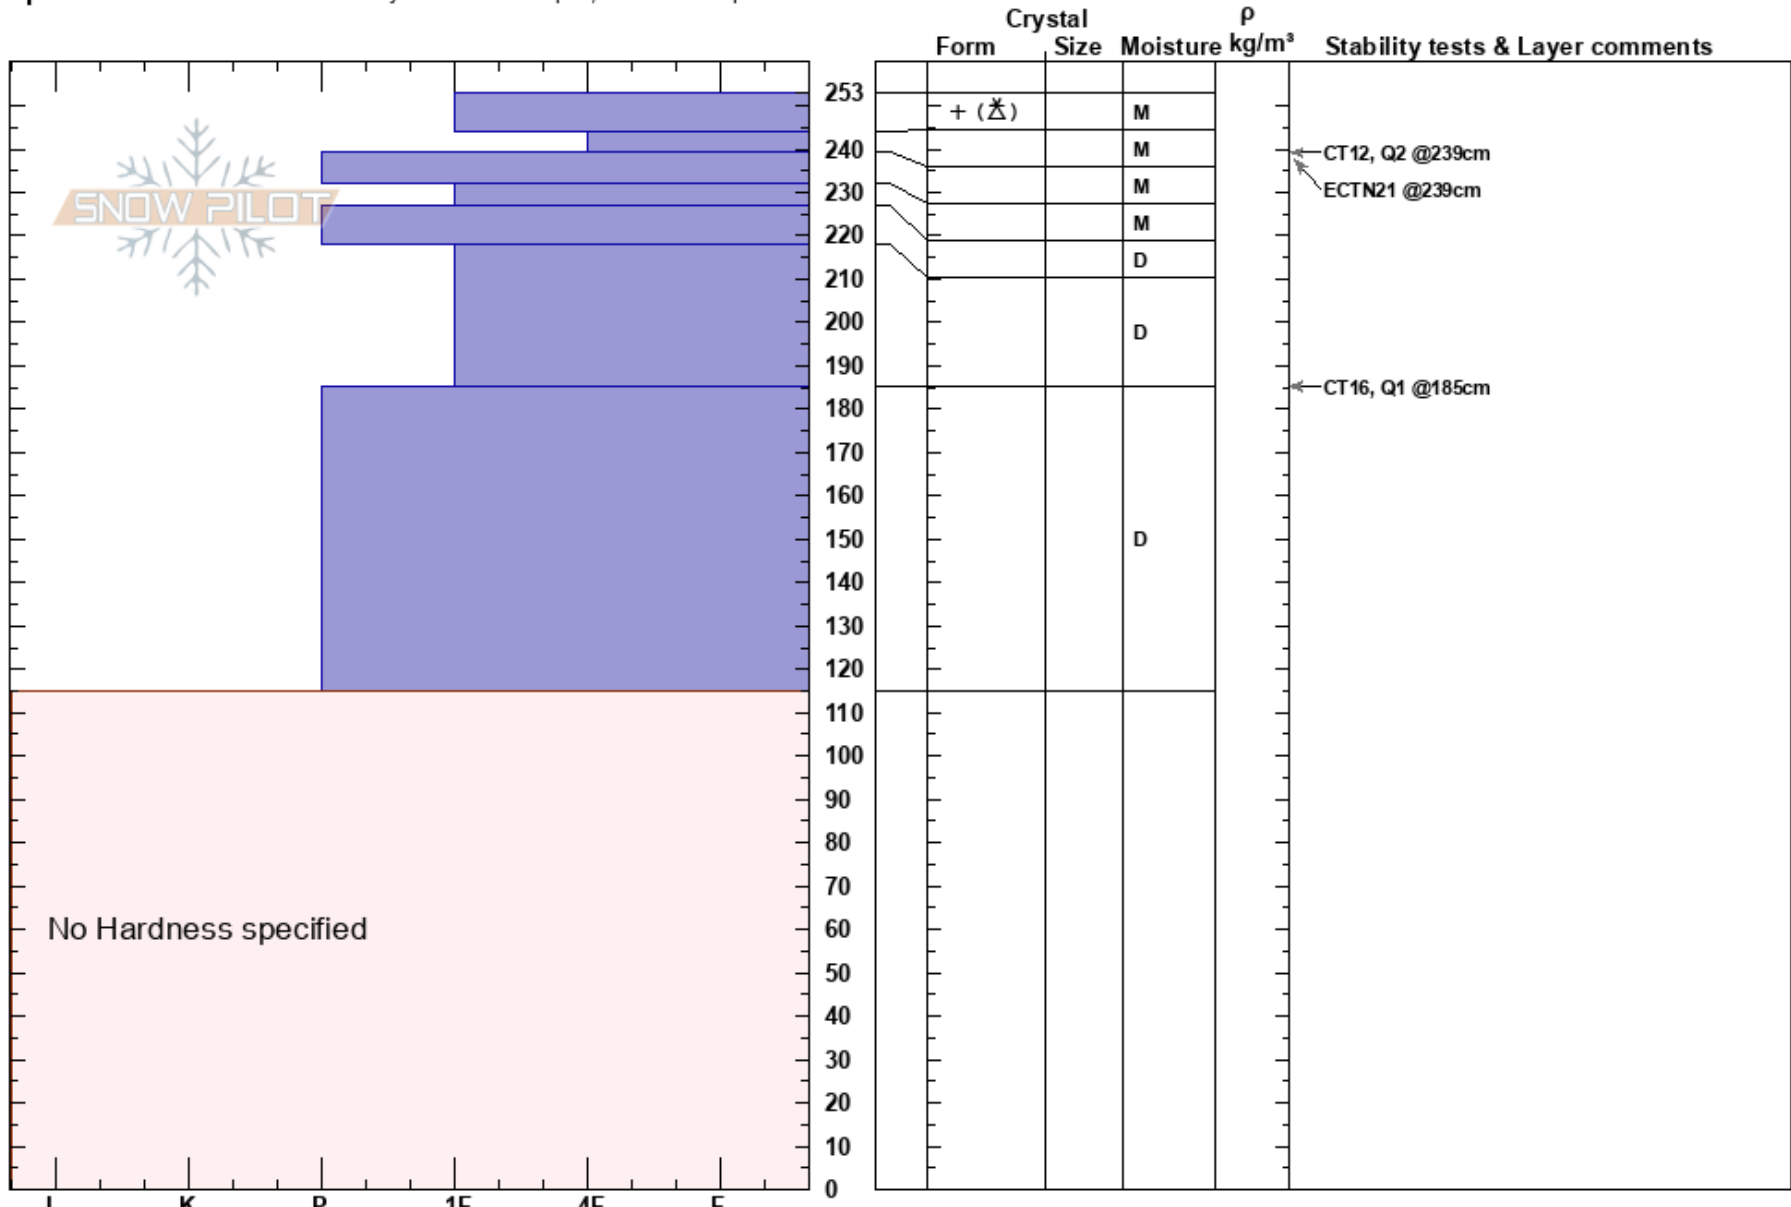

Voodoo Bowl
 Bridgeport Winter Rec Ar
 CA
Elevation: 9800 ft
Aspect: 310°
Specifics: Recent avalanche activity on different slopes; We skied slope

Kyle Van Peursem
 02/08/2017 - 12:00pm
Co-ord: 38.32396N, -119.63442W
Slope Angle: 37°
Wind Loading:

Stability:
Air Temperature: 0°C
Sky Cover: OVC
Precipitation: S2
Wind: W Moderate

HS: 253 **Layer Notes:**

Notes: Snow level around 9100'. Very wet heavy snow above 9100' which was coming down quite hard but not accumulating much.