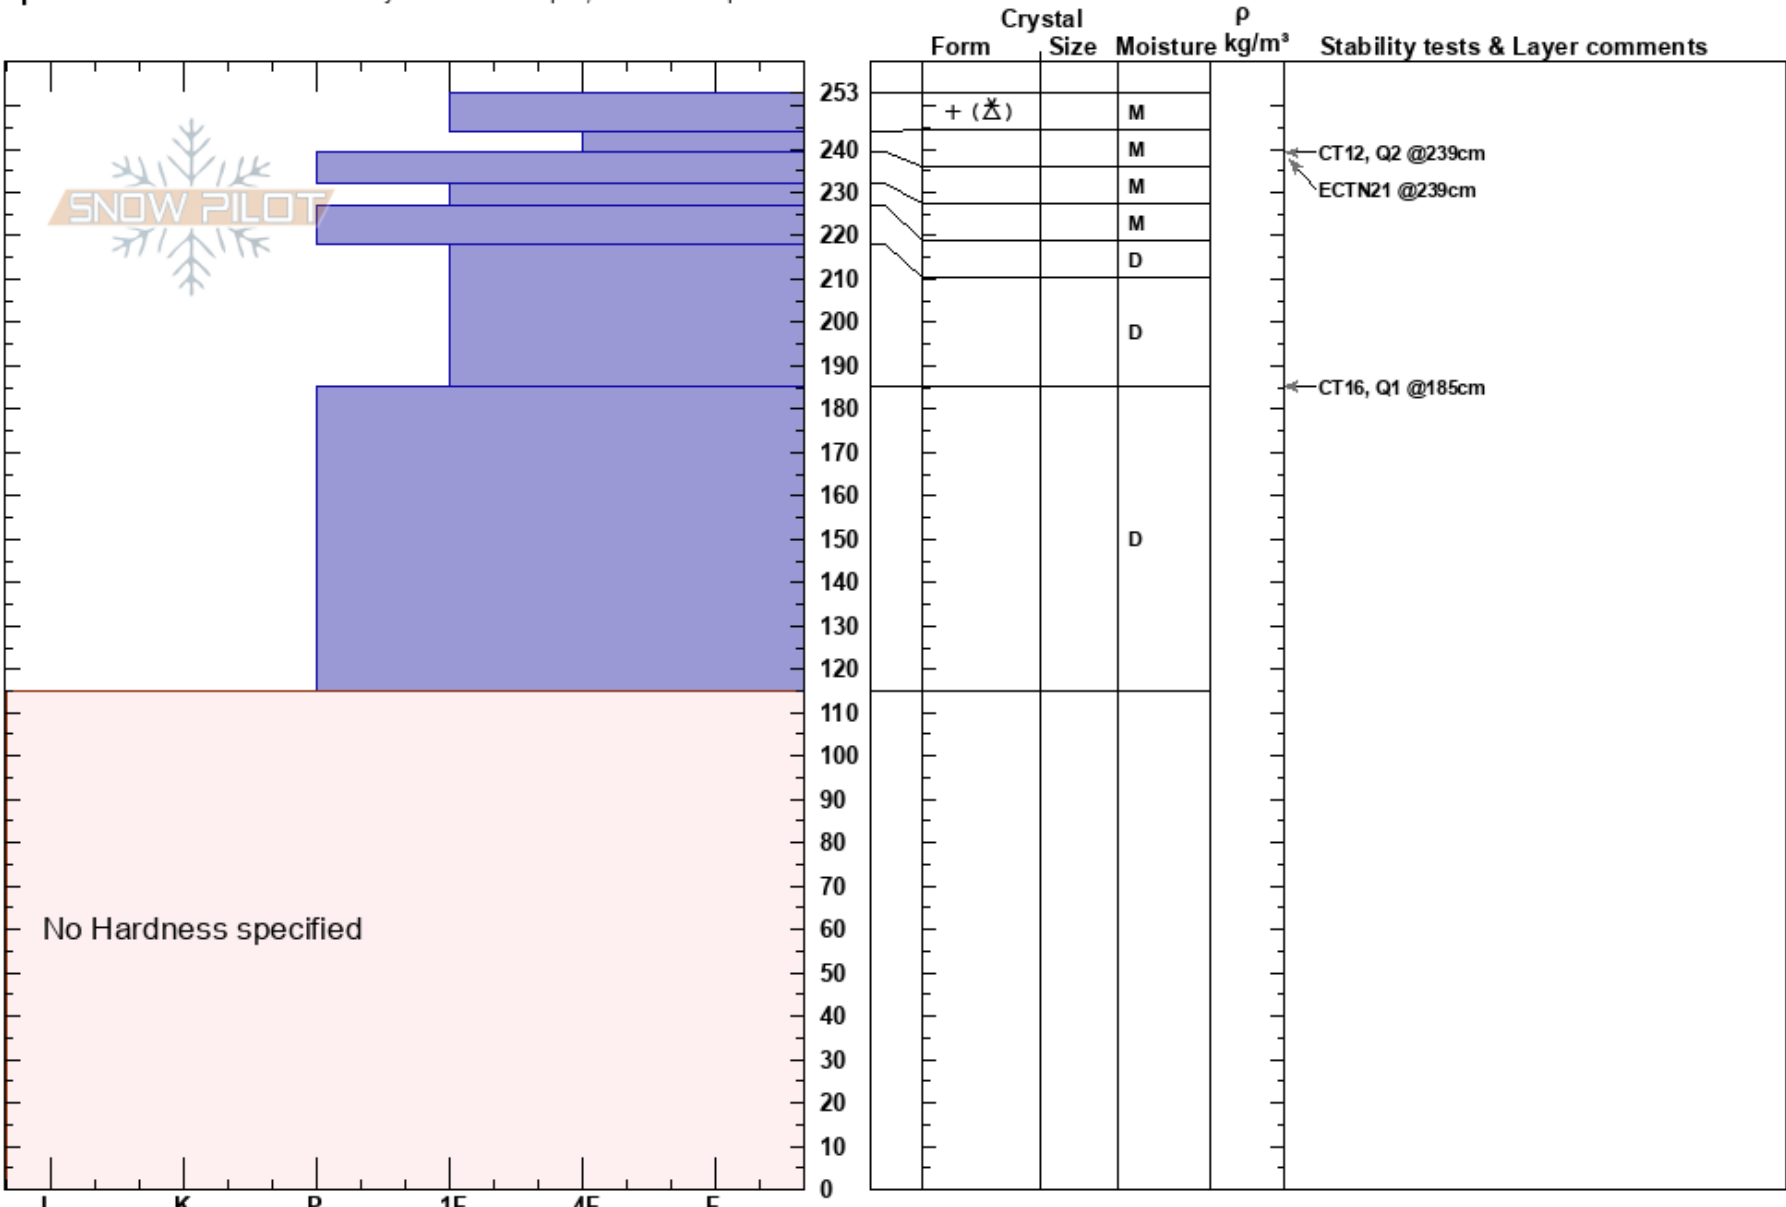

Voodoo Bowl Kyle Van Peursem
 Bridgeport Winter Rec Ar 02/08/2017 - 12:00pm
 CA Co-ord: 38.32396N, -119.63442W
 Elevation: 9800 ft Slope Angle: 37°
 Aspect: 310° Wind Loading:
 Specifics: Recent avalanche activity on different slopes; We skied slope

Stability: HS:253 Layer Notes:
 Air Temperature: 0°C
 Sky Cover: OVC
 Precipitation: S2
 Wind: W Moderate

Notes: Snow level around 9100'. Very wet heavy snow above 9100' which was coming down quite hard but not accumulating much.