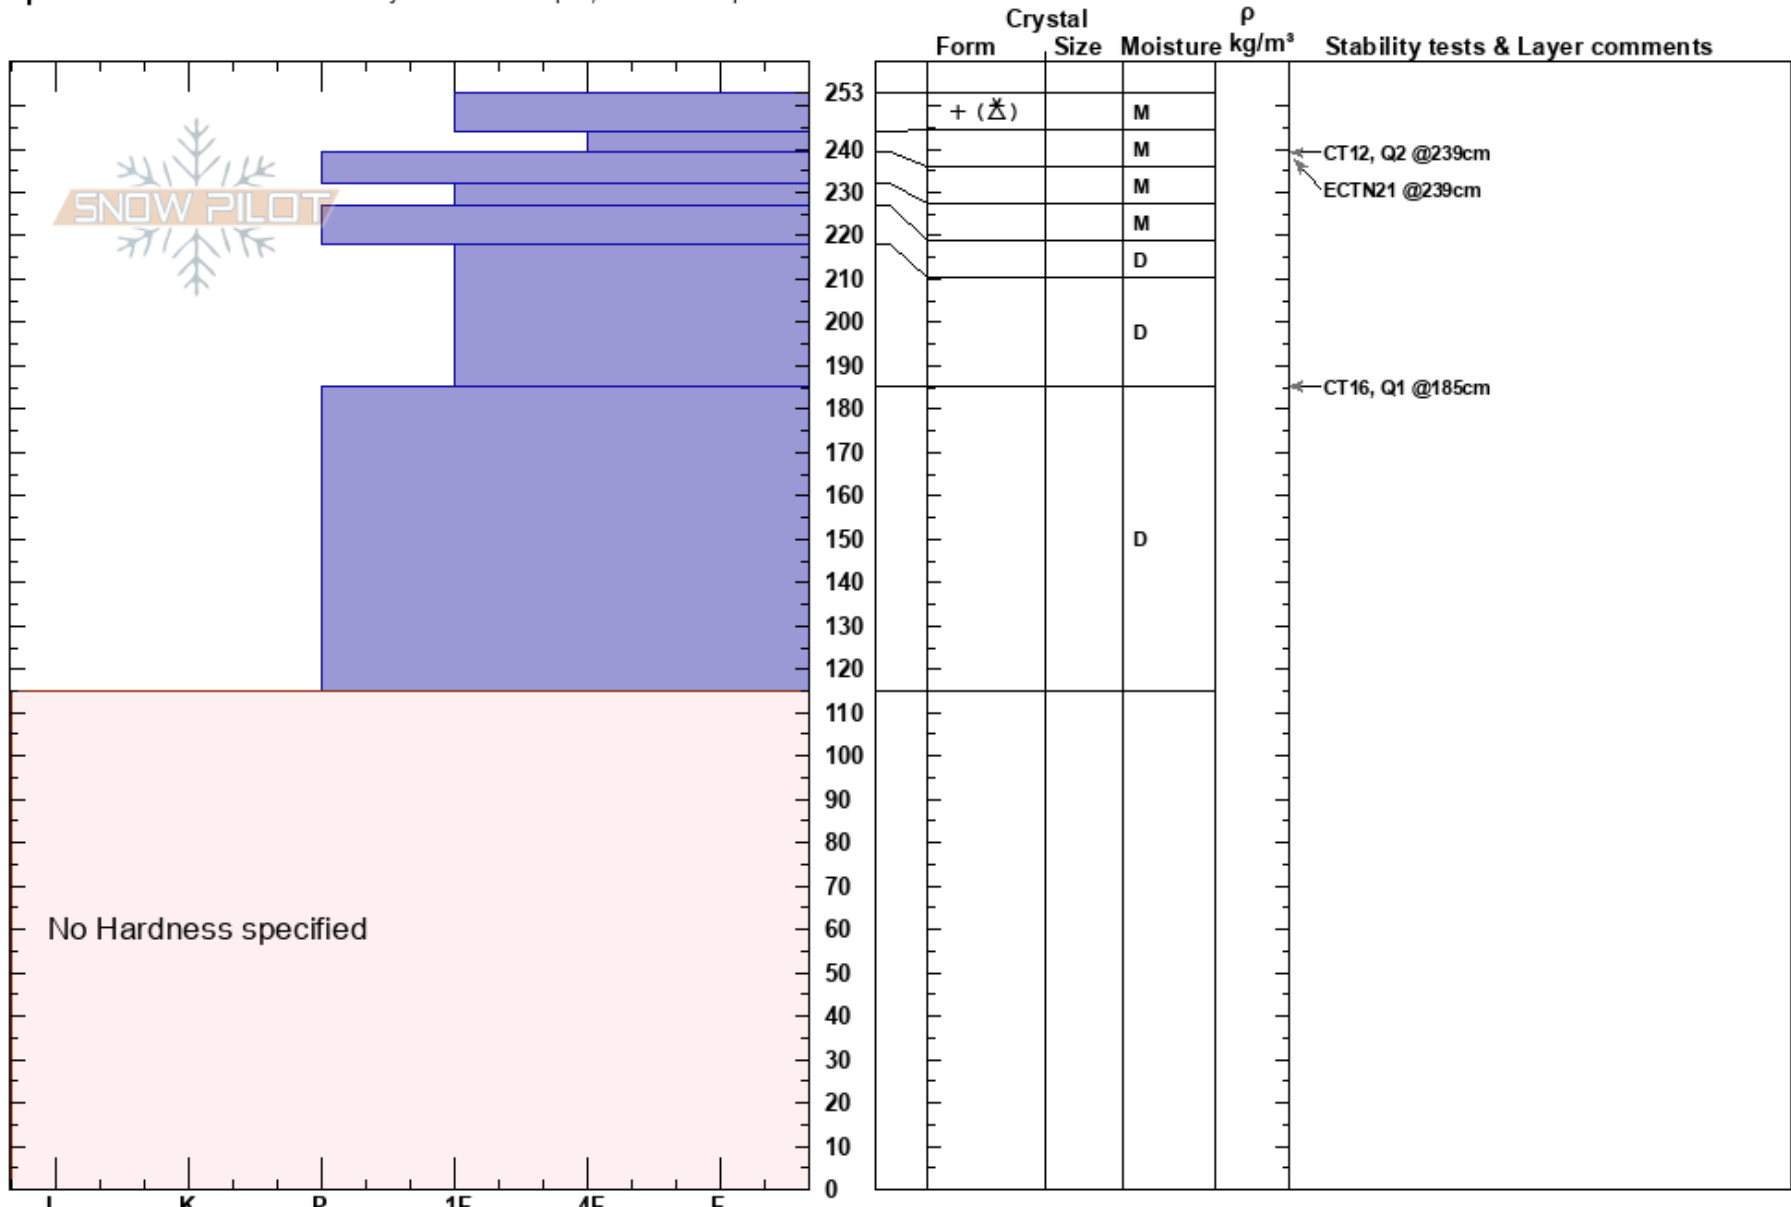

Voodoo Bowl
 Bridgeport Winter Rec Ar CA
 Elevation: 9800 ft
 Aspect: 310°
 Specifics: Recent avalanche activity on different slopes; We skied slope

Kyle Van Peursem
 02/08/2017 - 12:00pm
 Co-ord: 38.32396N, -119.63442W
 Slope Angle: 37°
 Wind Loading:

Stability:
 Air Temperature: 0°C
 Sky Cover: OVC
 Precipitation: S2
 Wind: W Moderate

HS:253
 Layer Notes:

Notes: Snow level around 9100'. Very wet heavy snow above 9100' which was coming down quite hard but not accumulating much.