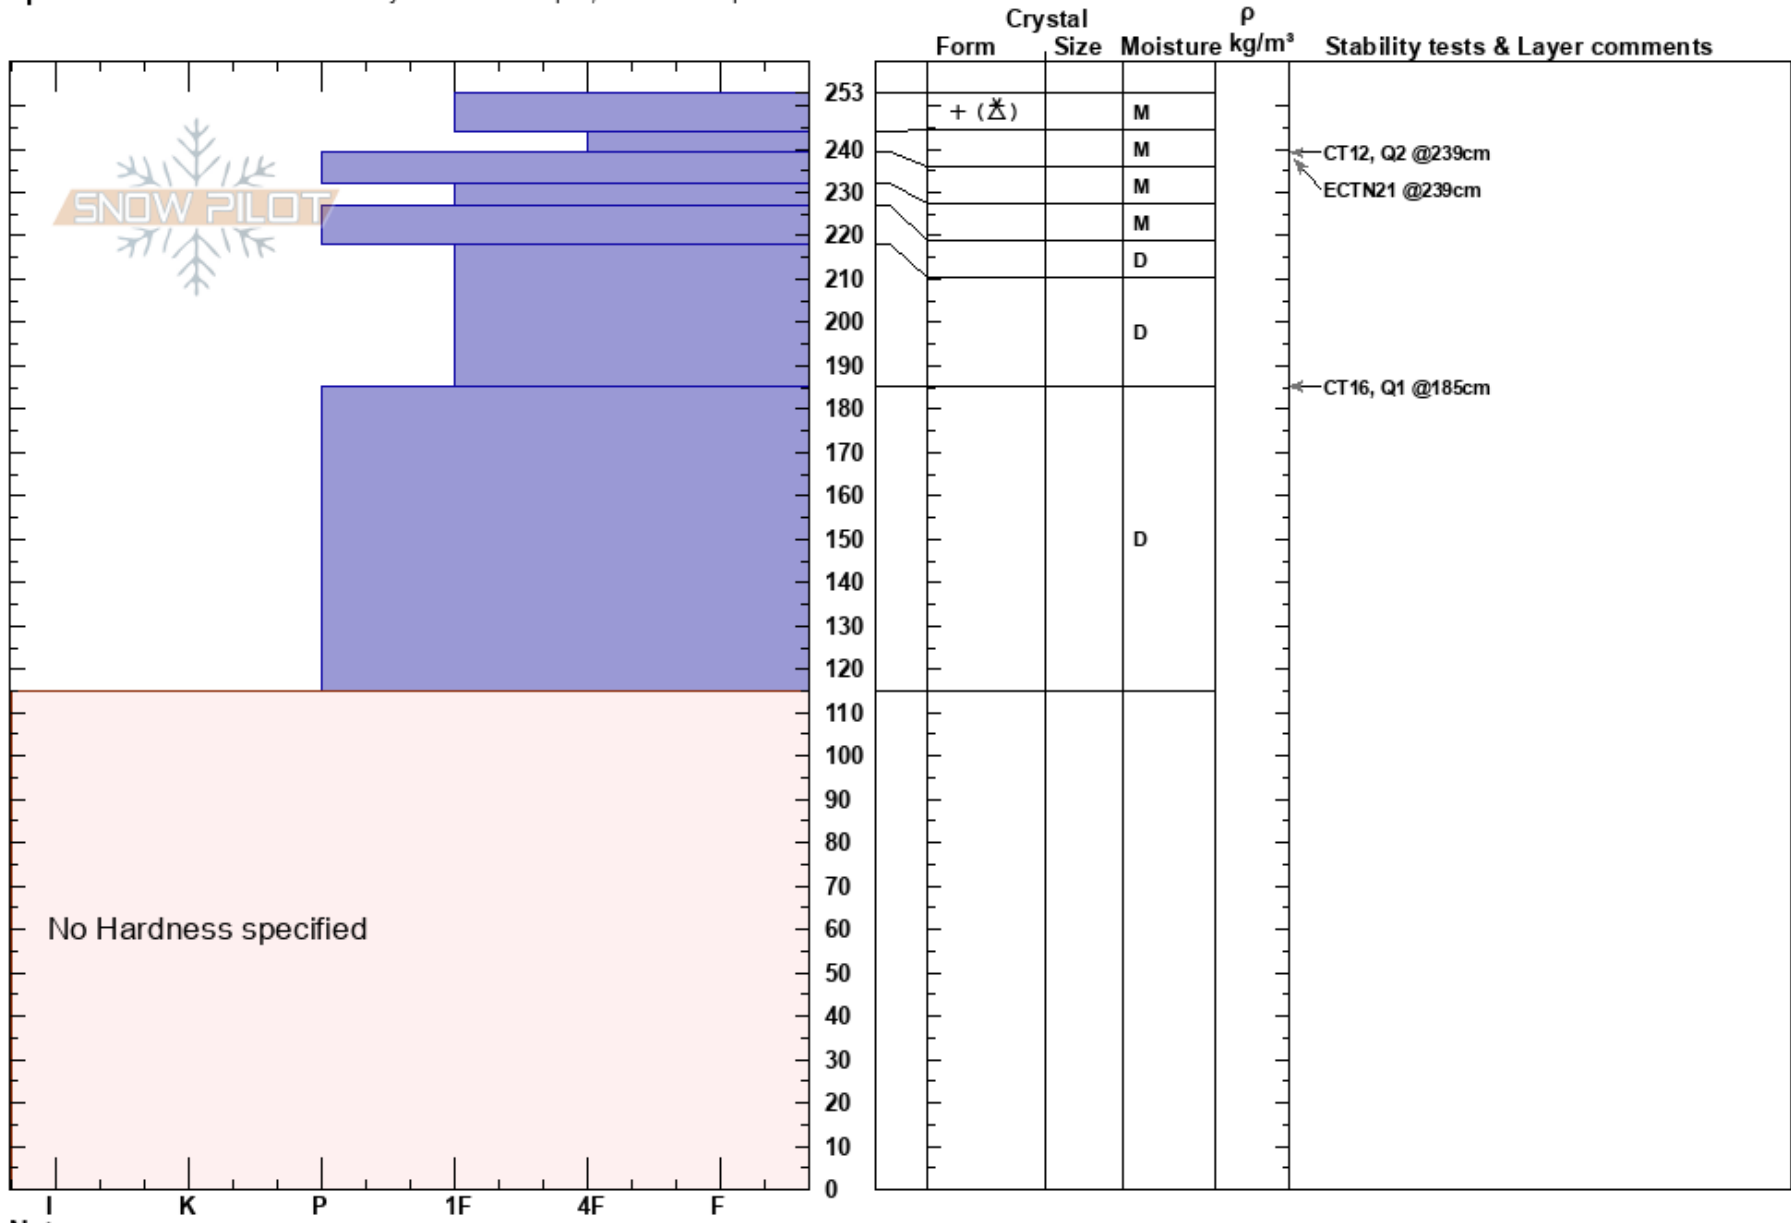

Voodoo Bowl
 Bridgeport Winter Rec Ar CA
 Elevation: 9800 ft
 Aspect: 310°
 Specifics: Recent avalanche activity on different slopes; We skied slope

Kyle Van Peursem
 02/08/2017 - 12:00pm
 Co-ord: 38.32396N, -119.63442W
 Slope Angle: 37°
 Wind Loading:

Stability:
 Air Temperature: 0°C
 Sky Cover: OVC
 Precipitation: S2
 Wind: W Moderate

HS:253
 Layer Notes:

Notes: Snow level around 9100'. Very wet heavy snow above 9100' which was coming down quite hard but not accumulating much.