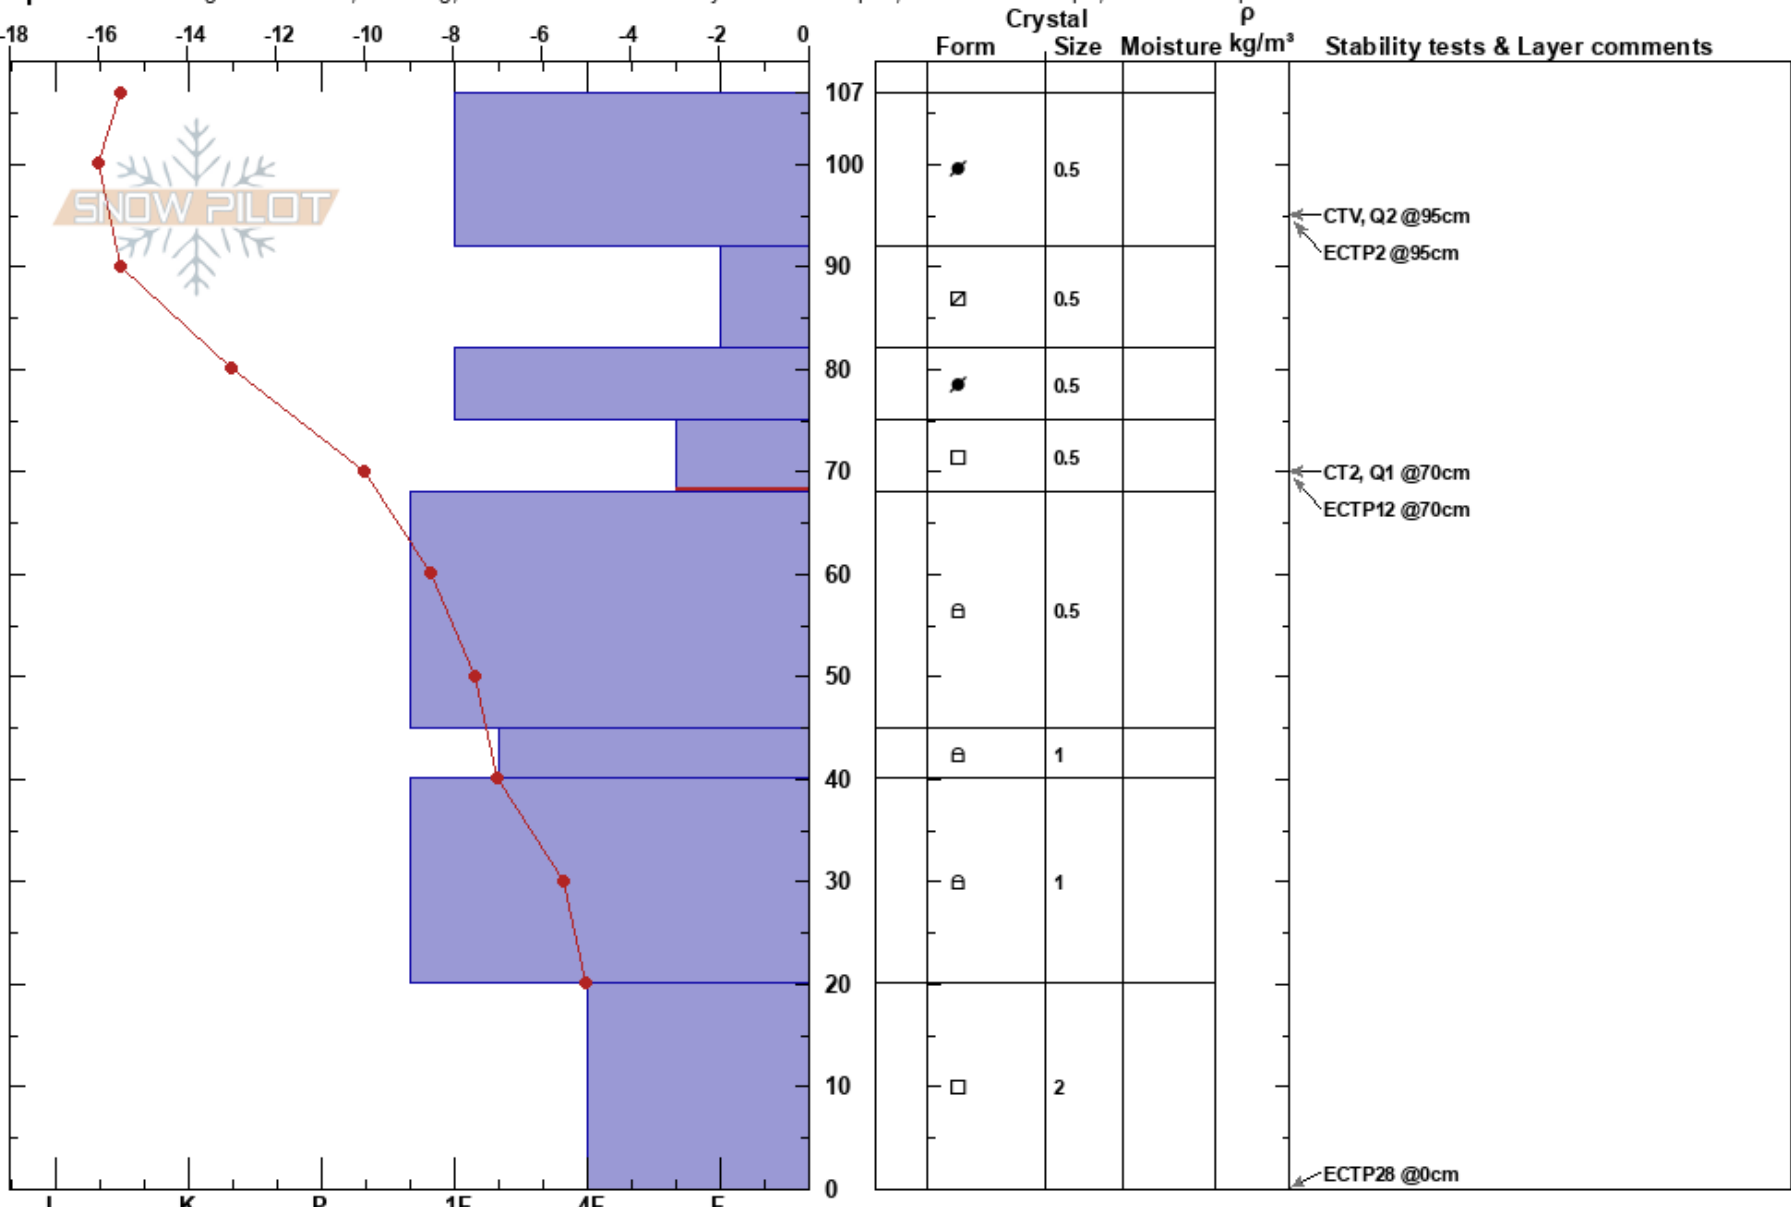

Cron's, Josh's Rock
 Madison Range-N
 MT
 Elevation: 10100 ft
 Aspect: N

Shawn Orloff
 11/27/2019 - 11:00am
 Co-ord:
 Slope Angle: 38°
 Wind Loading:

Stability:
 Air Temperature: -15°C
 Sky Cover: OVC
 Precipitation: S-1
 Wind: SE Moderate

HS: 107
 Layer Notes:
 75-68cm: Problematic layer

Specifics: Pit dug in a Ski Area; Cracking; Recent avalanche activity on similar slopes; Ski tracks on slope; We skied slope

Notes: