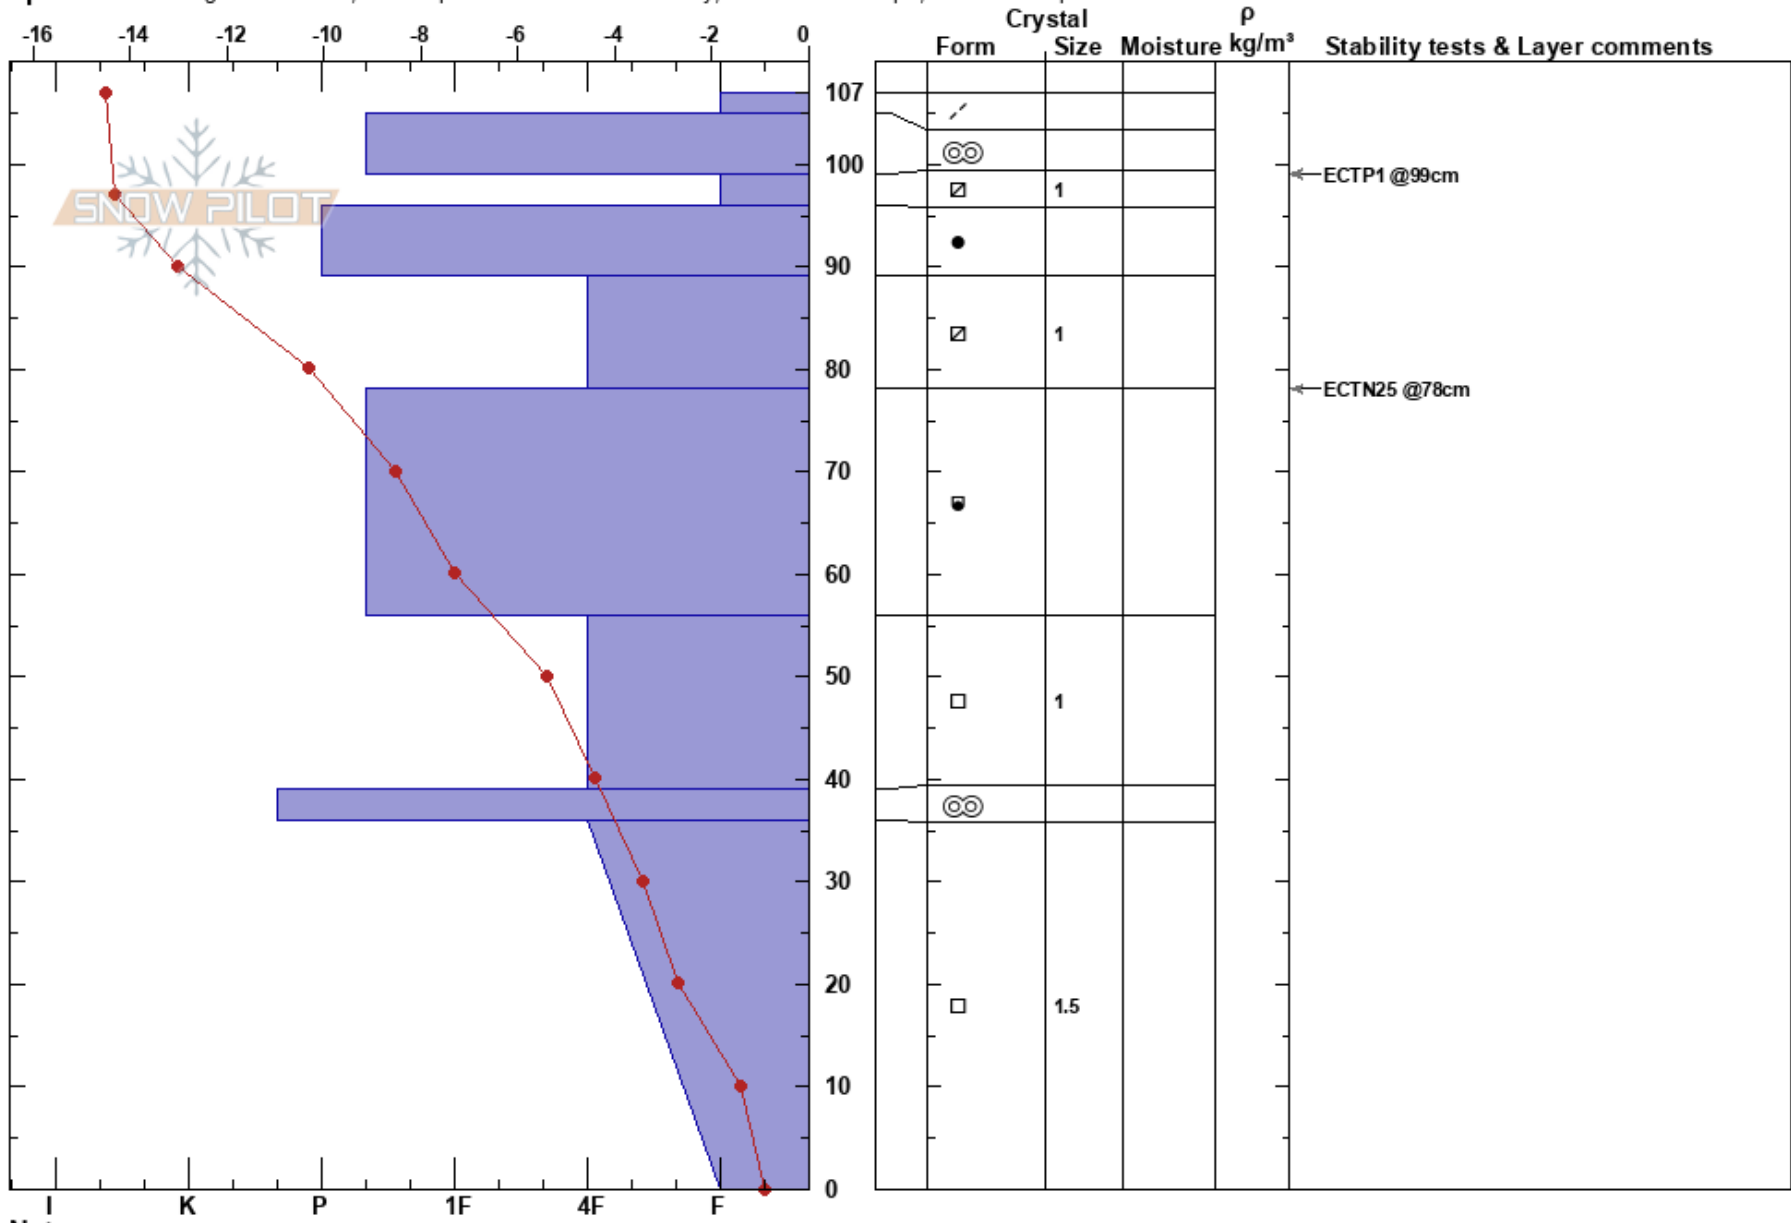

Bob's Rock  
 Madison Range-N  
 MT  
 Elevation: 9948 ft  
 Aspect: SE

Jon Hageness  
 11/27/2019 - 12:45pm  
 Co-ord: 45.27451N, -111.44585W  
 Slope Angle: 38°  
 Wind Loading: yes

Stability: Good  
 Air Temperature: -15.5°C  
 Sky Cover: OVC  
 Precipitation: S-1  
 Wind: SW Moderate

HS: 107  
 Layer Notes:  
 39-36cm: Problematic layer

Specifics: Pit dug in a Ski Area; Pit is representative of backcountry; Ski tracks on slope; We skied slope

Notes: