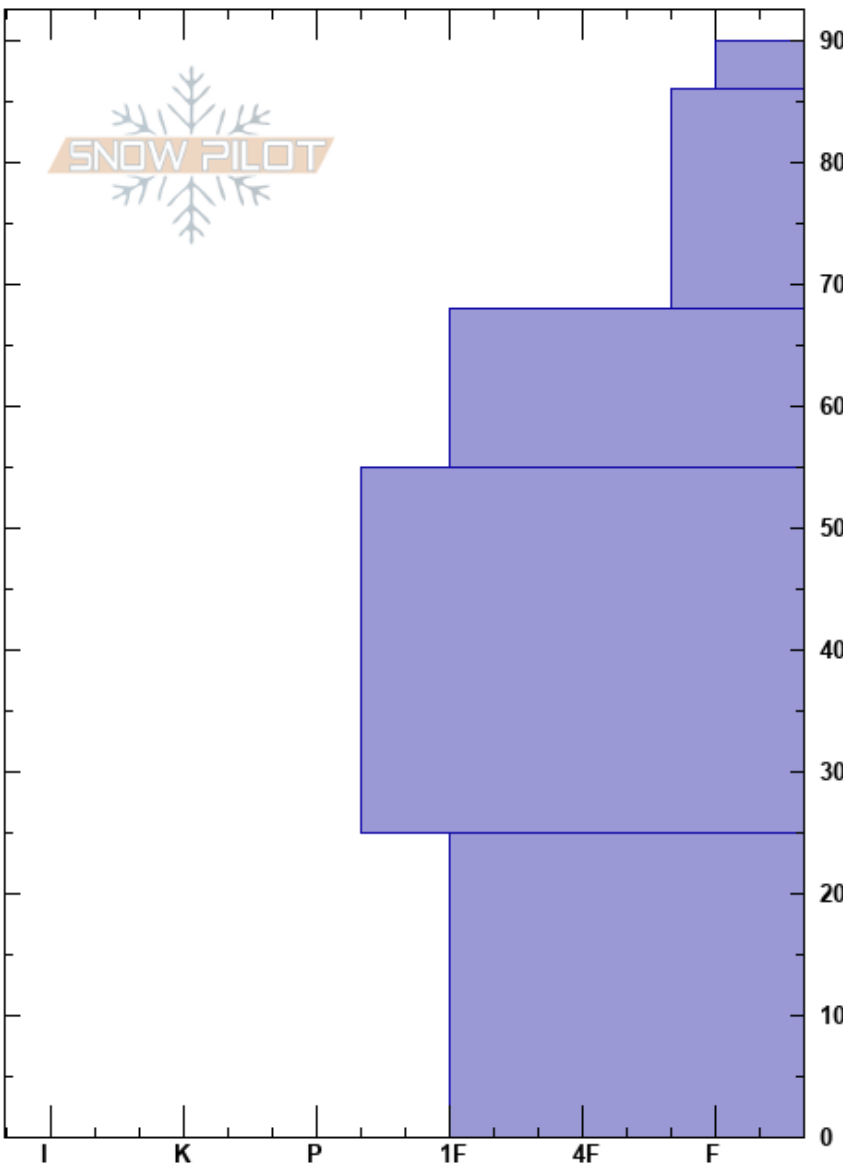

Wade's World
 Beartooths
 MT
Elevation: 9654 ft
Aspect: 60°
Specifics: We skied slope

Dave Zinn
 11/26/2019 - 3:35pm
Co-ord: 45.06656N, -109.95242W
Slope Angle: 33°
Wind Loading: no

Stability: Good **HS:** 90
Air Temperature: -14.5°C **PF:** 85
Sky Cover: SCT
Precipitation: NO
Wind: Calm

Layer Notes:

Form	Crystal		ρ kg/m ³	Stability tests & Layer comments
	Size	Moisture		
∅	0.5-1			
∅	0.5-1			
⊖	1			
⊖	1			← ECTN28 @55cm
⊖	1			
⊖	2			← ECTN29 @25cm

Notes: