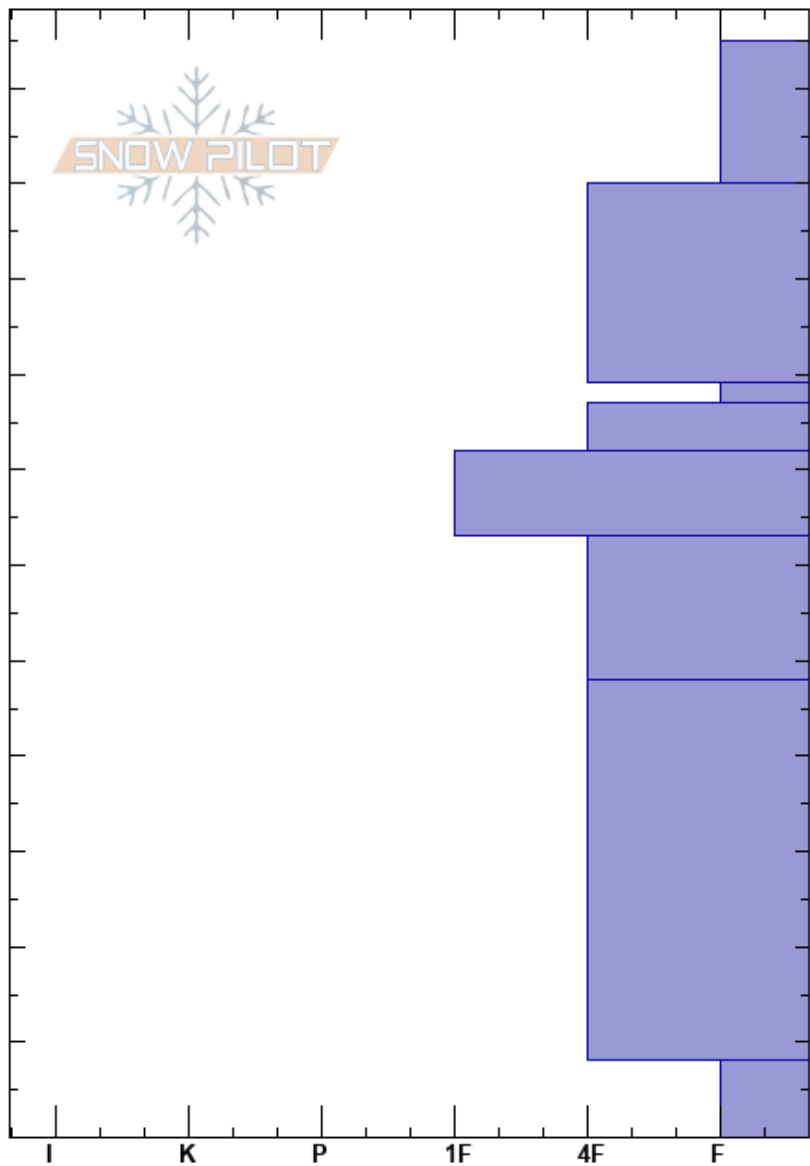

Deer/Asbestos
 Madison Range-N
 MT
 Elevation: 7800 ft
 Aspect: 80°
 Specifics: Ski tracks on slope; We skied slope

A Whitmore
 02/08/2017 - 12:00pm
 Co-ord: 45.31321N, -111.22526W
 Slope Angle: 27°
 Wind Loading: yes

Stability: Good
 Air Temperature: -1°C
 Sky Cover: BKN
 Precipitation:
 Wind: SW Moderate
 HS: 115
 79-77cm: Problematic layer

Height (cm)	Crystal		Moisture	ρ kg/m ³	Stability tests & Layer comments
	Form	Size			
115					
110	+				
100	/				
80	∨	1.5-2.5			← STM @79cm
79	/	0.5			← CT9, Q1 @79cm
78	◡				← ECTP12 @79cm
70					
60	□				
50					
30	□	1.5			
10					← ECTN28 @10cm
0	^	2.5			