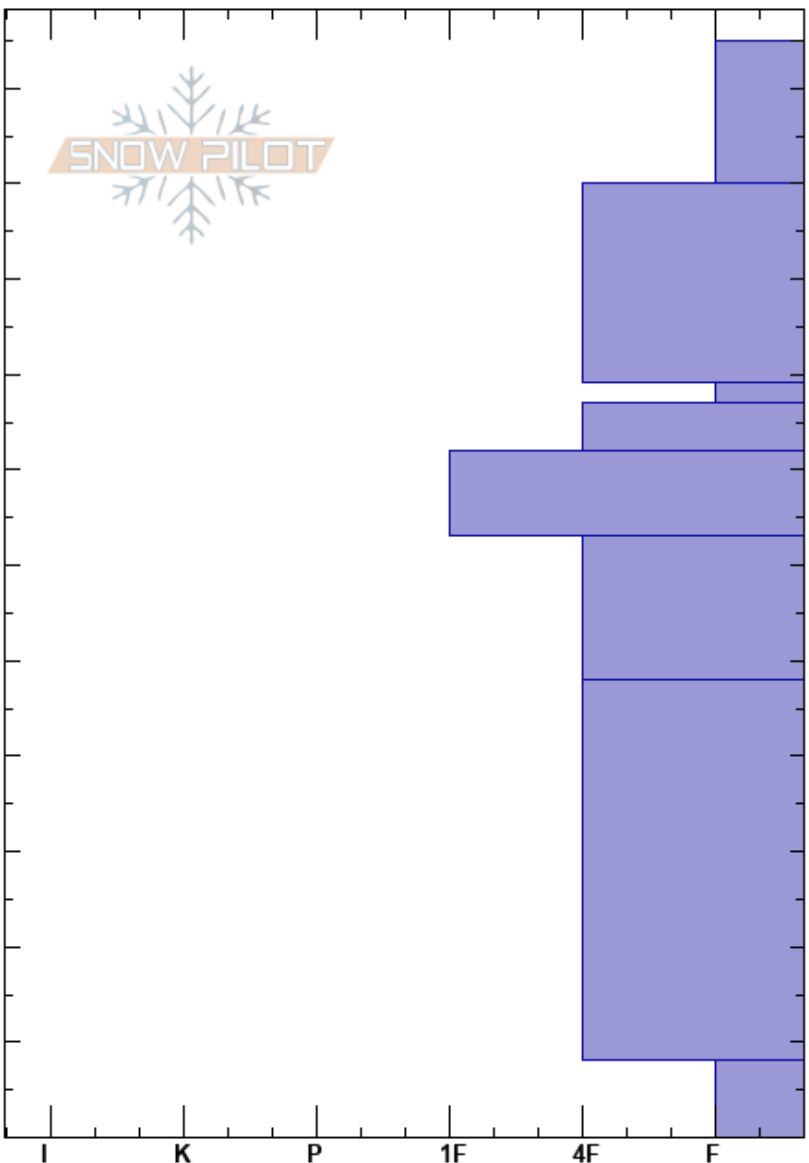

Deer/Asbestos
 Madison Range-N
 MT
 Elevation: 7800 ft
 Aspect: 80°
 Specifics: Ski tracks on slope; We skied slope

A Whitmore
 02/08/2017 - 12:00pm
 Co-ord: 45.31321N, -111.22526W
 Slope Angle: 27°
 Wind Loading: yes

Stability: Good
 Air Temperature: -1°C
 Sky Cover: BKN
 Precipitation:
 Wind: SW Moderate
 HS: 115
 79-77cm: Problematic layer

Height (cm)	Crystal		Moisture	ρ kg/m ³	Stability tests & Layer comments
	Form	Size			
115					
110	+				
100	/				
80	∇	1.5-2.5			STM @79cm
79	/	0.5			CT9, Q1 @79cm
78	◡				ECTP12 @79cm
70					
60	□				
50					
30	□	1.5			
10					ECTN28 @10cm
0	^	2.5			