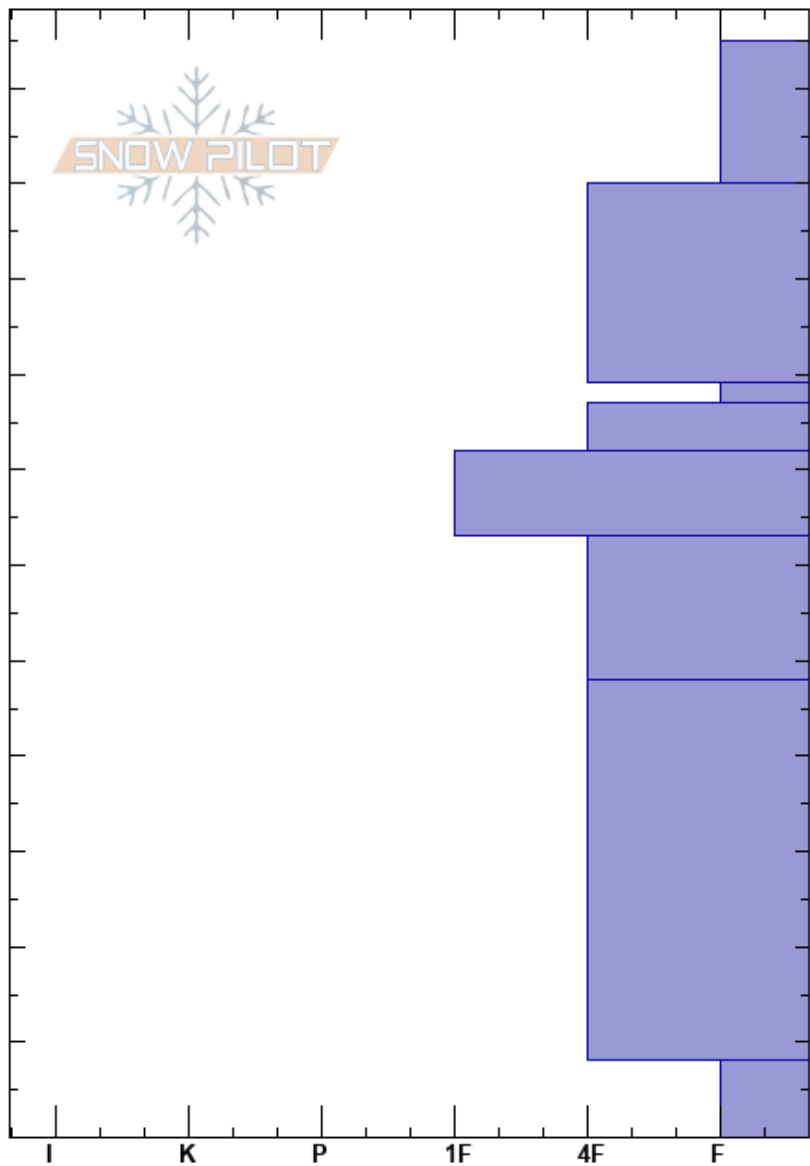

Deer/Asbestos
 Madison Range-N
 MT
 Elevation: 7800 ft
 Aspect: 80°
 Specifics: Ski tracks on slope; We skied slope

A Whitmore
 02/08/2017 - 12:00pm
 Co-ord: 45.31321N, -111.22526W
 Slope Angle: 27°
 Wind Loading: yes

Stability: Good
 Air Temperature: -1°C
 Sky Cover: BKN
 Precipitation:
 Wind: SW Moderate
 HS: 115
 79-77cm: Problematic layer

Height (cm)	Crystal		Moisture	ρ kg/m ³	Stability tests & Layer comments
	Form	Size			
115					
110	+				
100	/				
80	∨	1.5-2.5			← STM @79cm
79	/	0.5			← CT9, Q1 @79cm
78	∩				← ECTP12 @79cm
70	∩				
60	□				
50					
30	□	1.5			
10					← ECTN28 @10cm
0	∧	2.5			