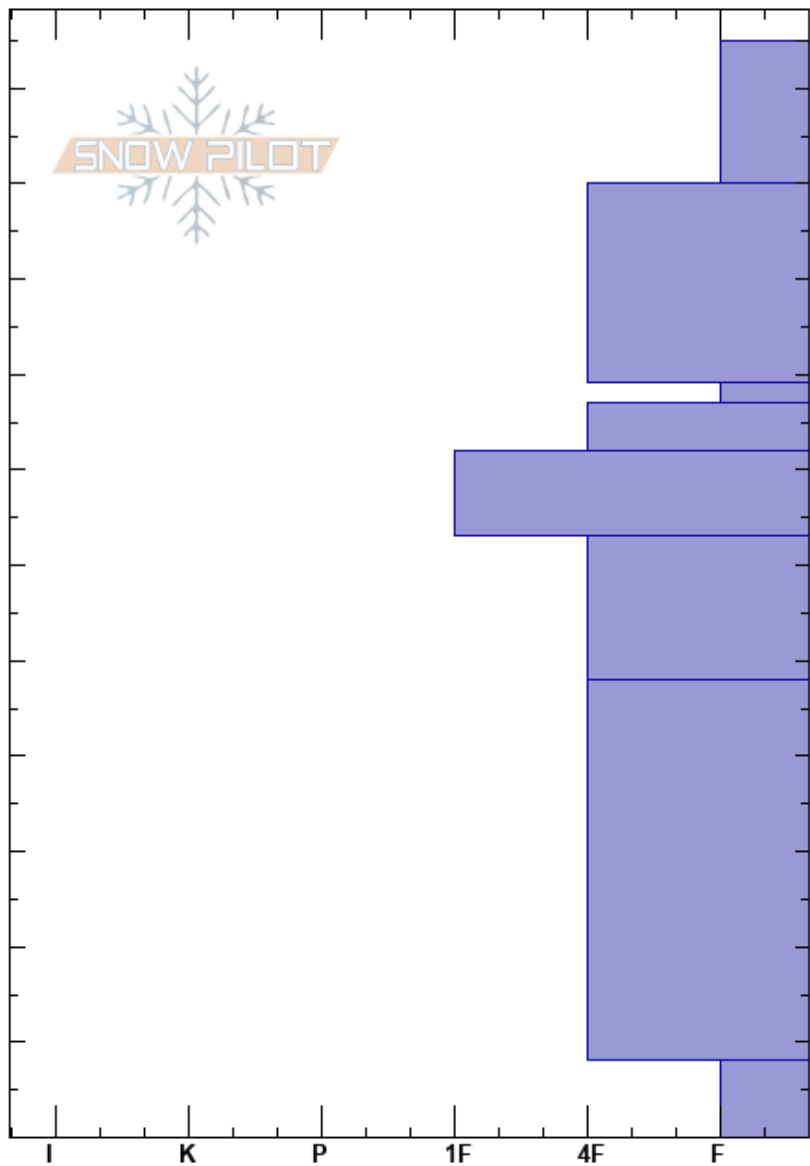

Deer/Asbestos  
 Madison Range-N  
 MT  
 Elevation: 7800 ft  
 Aspect: 80°  
 Specifics: Ski tracks on slope; We skied slope

A Whitmore  
 02/08/2017 - 12:00pm  
 Co-ord: 45.31321N, -111.22526W  
 Slope Angle: 27°  
 Wind Loading: yes

Stability: Good  
 Air Temperature: -1°C  
 Sky Cover: BKN  
 Precipitation:  
 Wind: SW Moderate  
 HS: 115  
 79-77cm: Problematic layer

Height (cm)	Crystal		Moisture	$\rho$ kg/m <sup>3</sup>	Stability tests & Layer comments
	Form	Size			
115					
110	+				
100	/				
80	∨	1.5-2.5			← STM @79cm
79	/	0.5			← CT9, Q1 @79cm
78	∩				← ECTP12 @79cm
70	∩				
60	□				
50					
30	□	1.5			
10					← ECTN28 @10cm
0	^	2.5			