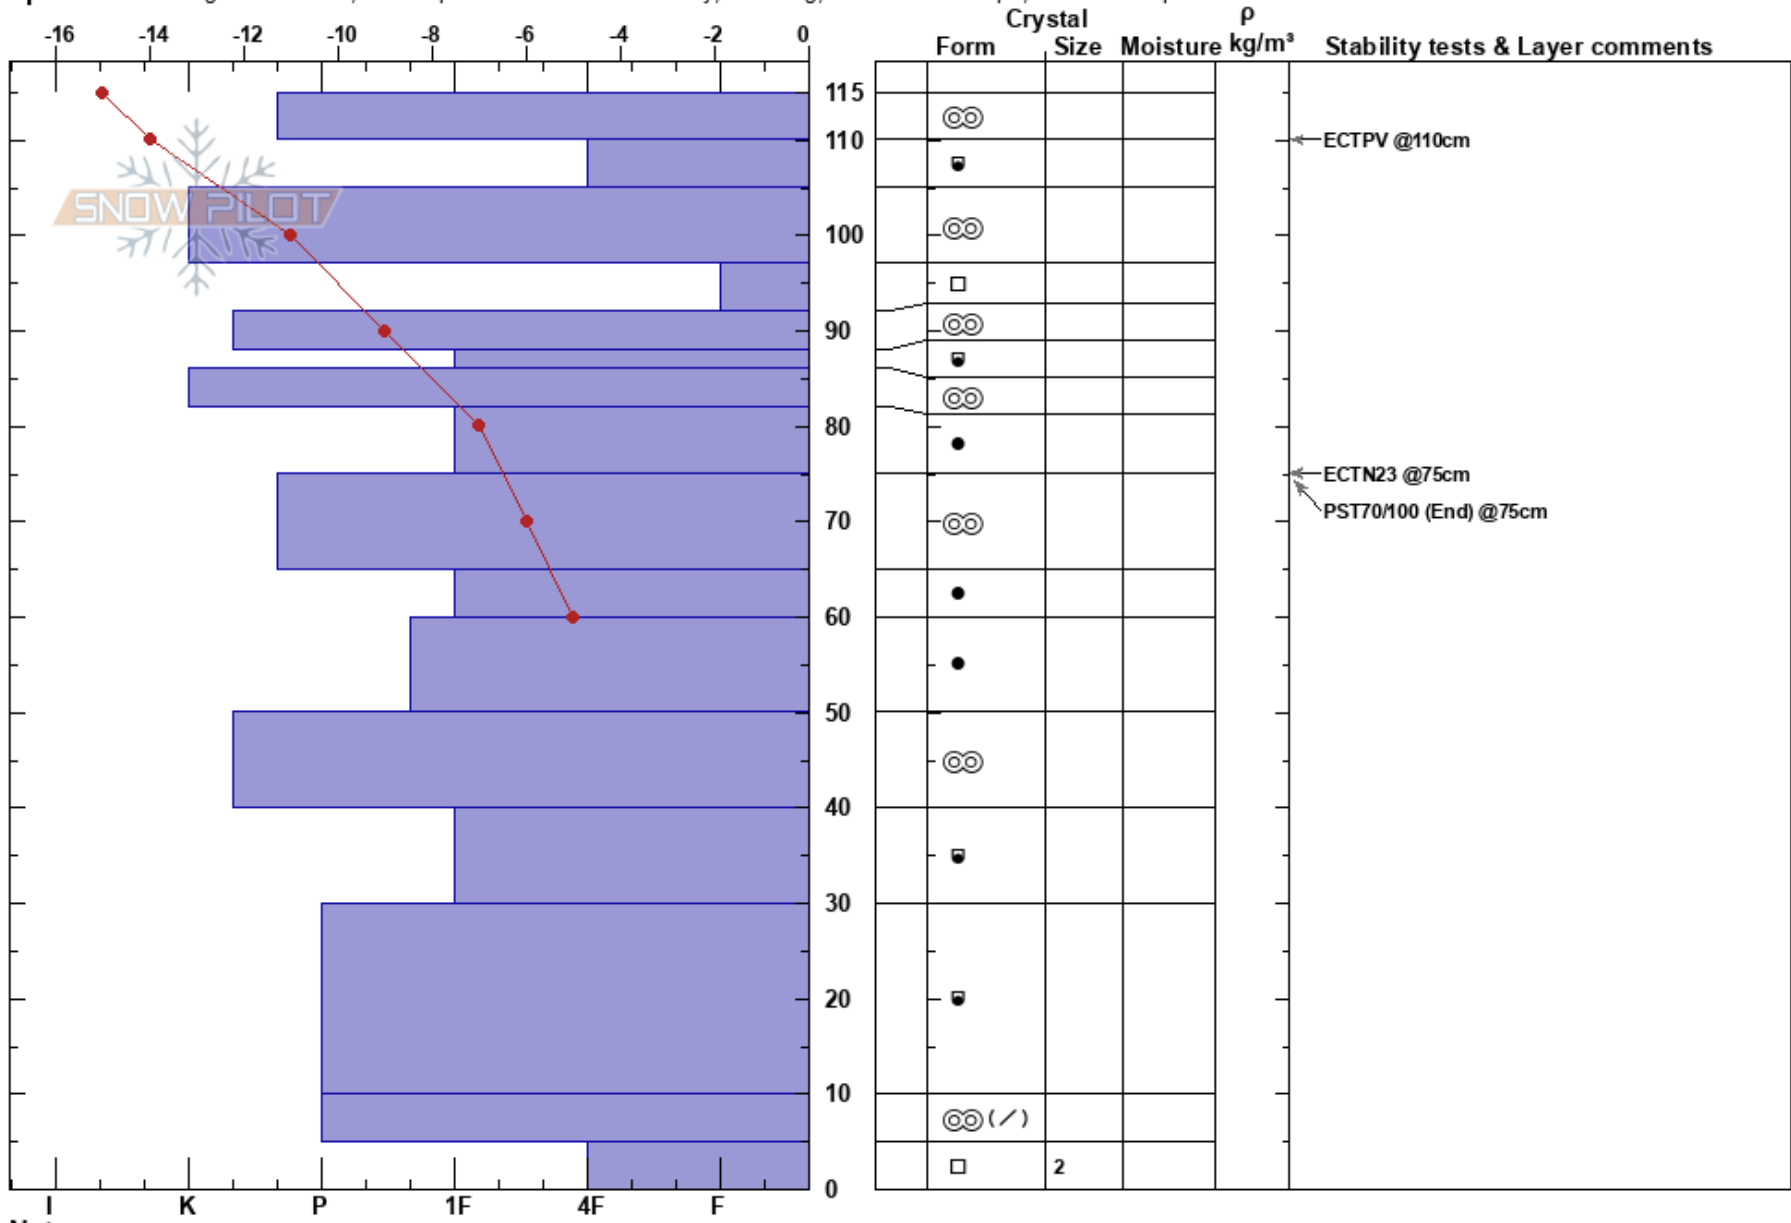

Little Tree High
 Madison Range-N
 MT
 Elevation: 9538 ft
 Aspect: SE

Jon Hageness
 11/26/2019 - 3:15pm
 Co-ord: 45.28318N, -111.43412W
 Slope Angle: 33°
 Wind Loading: no

Stability: Good
 Air Temperature: -13°C
 Sky Cover: BKN
 Precipitation: S-1
 Wind: Light Breeze

HS: 115
 Layer Notes: 97-92cm: Problematic layer

Specifics: Pit dug in a Ski Area; Pit is representative of backcountry; Cracking; Ski tracks on slope; We skied slope

Notes: