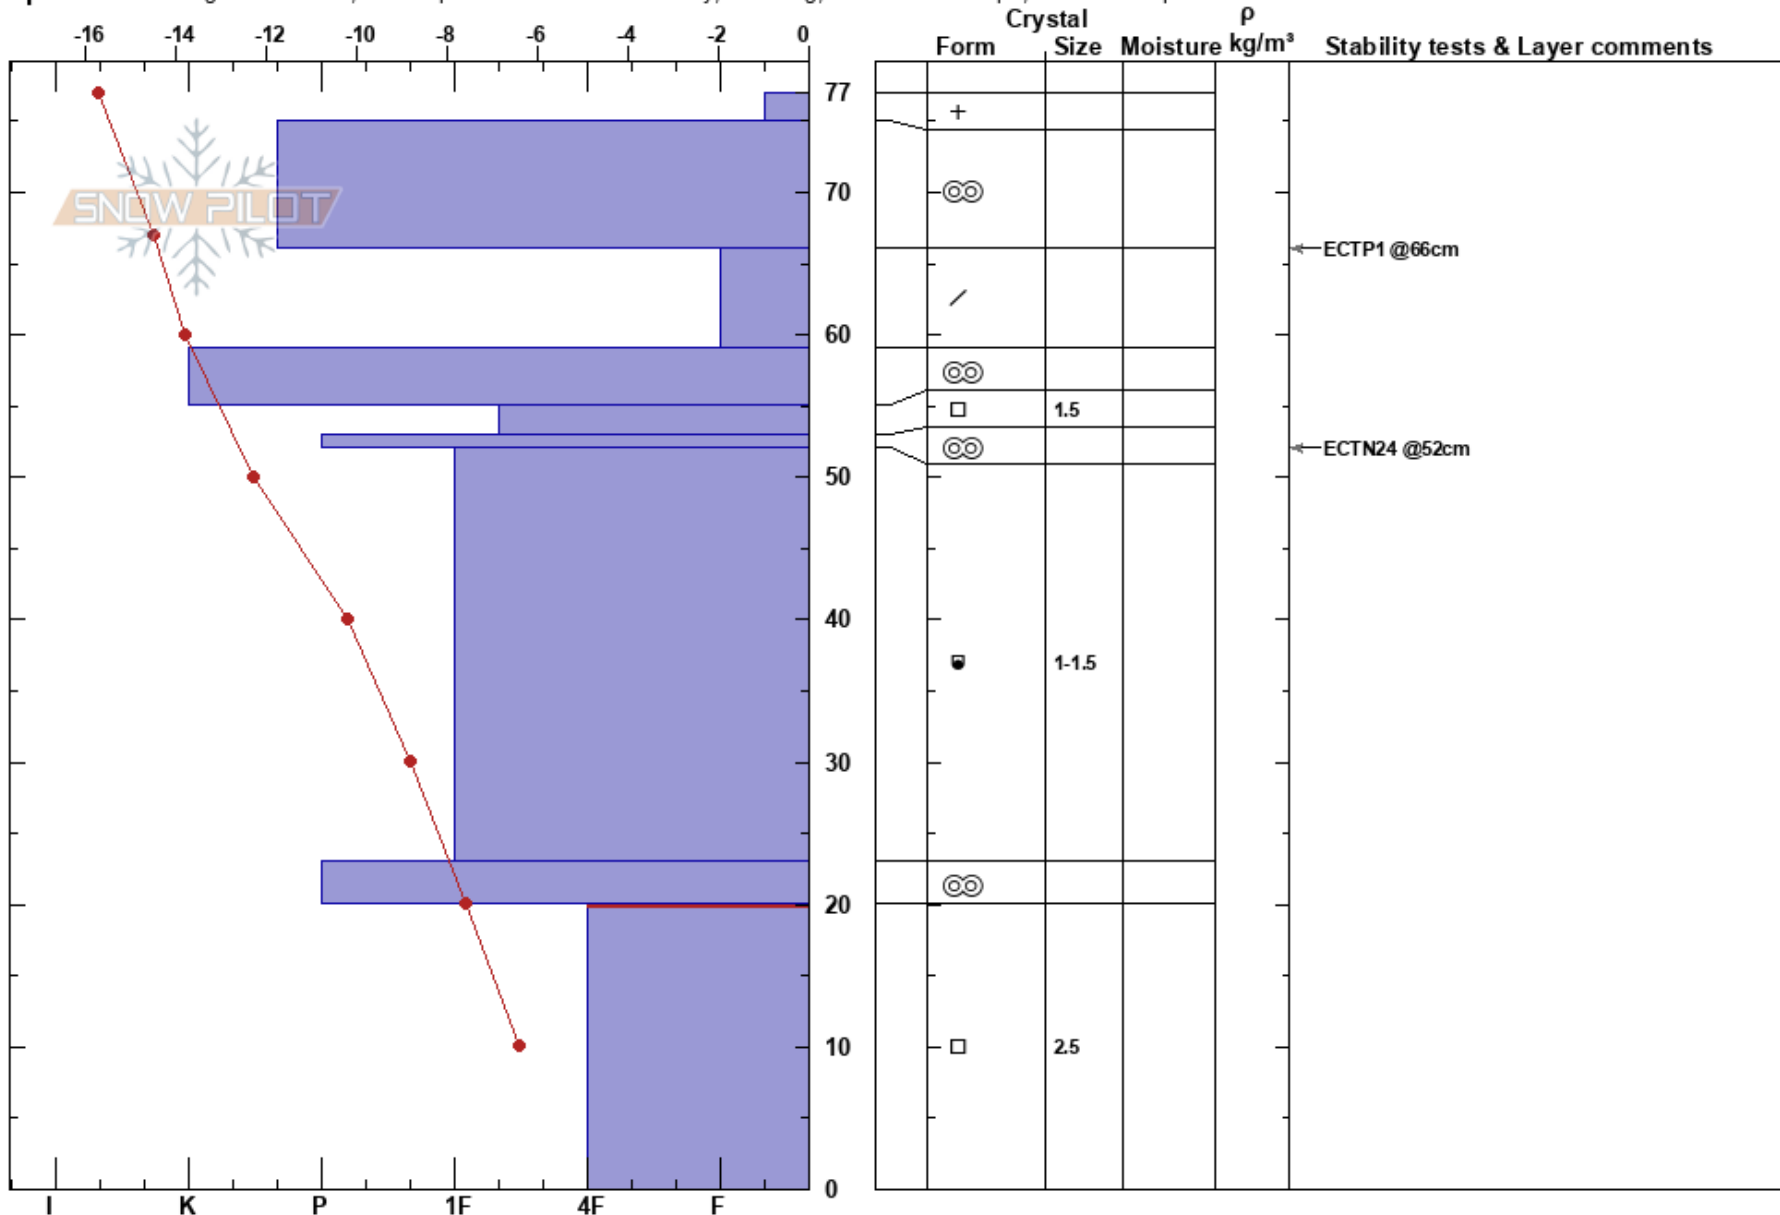

17 Green  
 Madison Range-N  
 MT  
 Elevation: 9294 ft  
 Aspect: E

Jon Hageness  
 11/26/2019 - 2:30pm  
 Co-ord: 45.28289N, -111.43308W  
 Slope Angle: 36°  
 Wind Loading: no

Stability: Good  
 Air Temperature: -12.6°C  
 Sky Cover: BKN  
 Precipitation: NO  
 Wind: Light Breeze

HS:77  
 Layer Notes:  
 20-0cm: Problematic layer

Specifics: Pit dug in a Ski Area; Pit is representative of backcountry; Cracking; Ski tracks on slope; We skied slope

Notes: