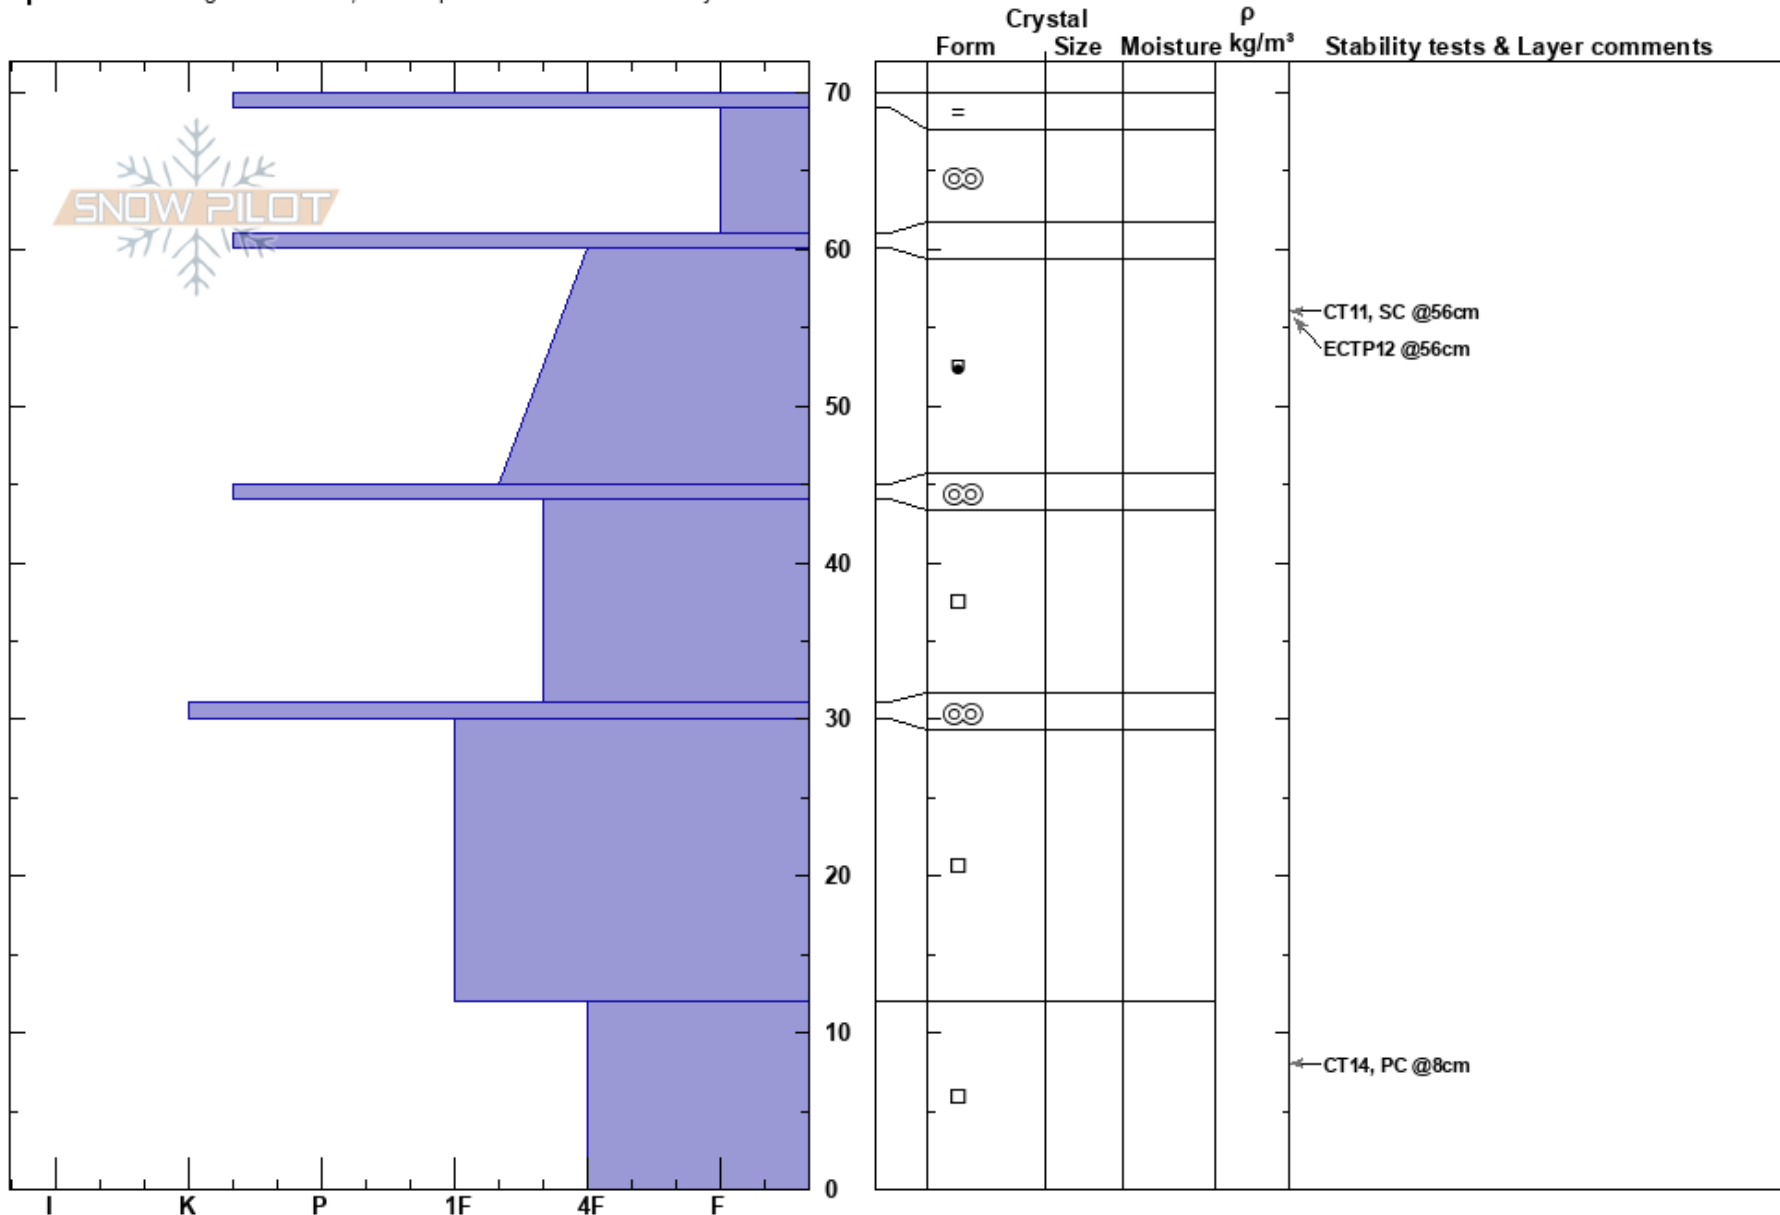

BRT South
 Madison Range-N
 MT
 Elevation: 9670 ft
 Aspect:

David Brown
 11/25/2019 - 12:00pm
 Co-ord: 45.28316N, -111.43540W
 Slope Angle: 34°
 Wind Loading:

Stability:
 Air Temperature:
 Sky Cover:
 Precipitation:
 Wind:

Layer Notes:
 60-45cm: Problematic layer

Specifics: Pit dug in a Ski Area; Pit is representative of backcountry

Notes: