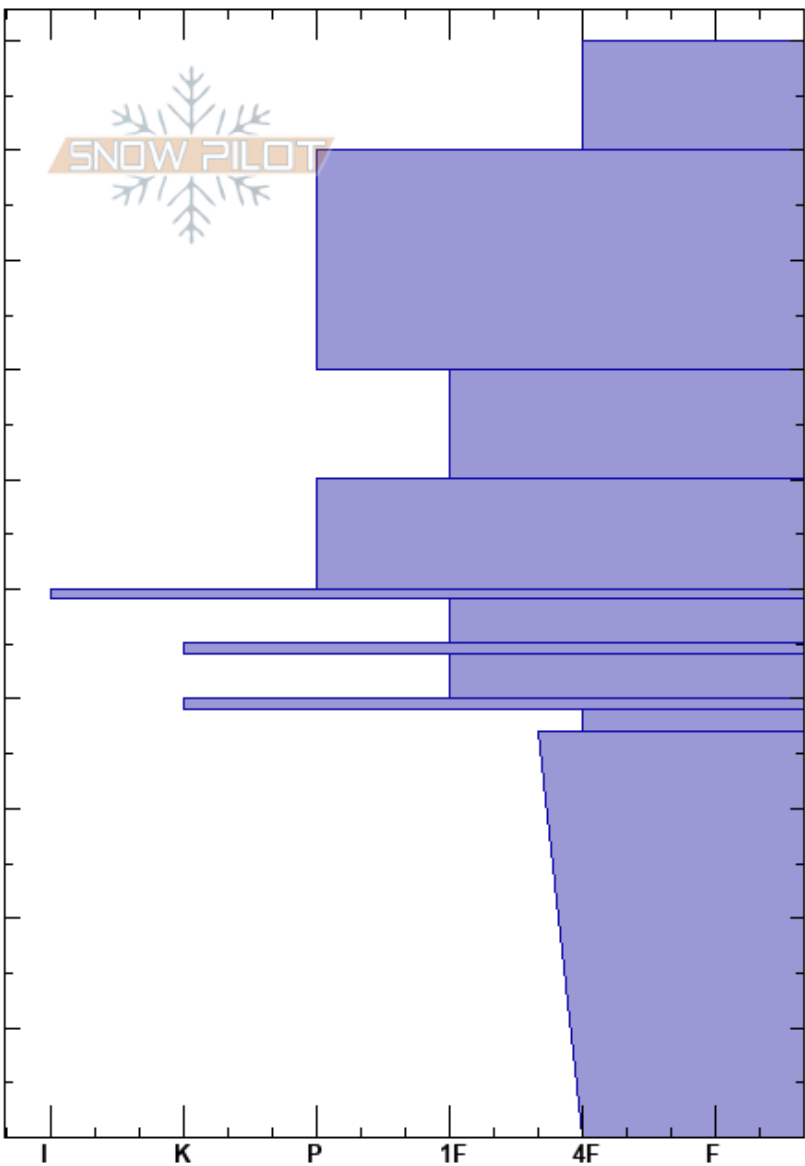

Canyons - Diablo Sldr
 Central Wasatch
 UT
 Elevation: 7500 ft
 Aspect: 58°
 Specifics: Pit dug in a Ski Area

Robby Young
 02/08/2017 - 3:00pm
 Co-ord:
 Slope Angle: 38°
 Wind Loading: no

Stability:
 Air Temperature: 5.5°C
 Sky Cover: SCT
 Precipitation: NO
 Wind: SW Light Breeze

HS: 100
 Layer Notes:
 39-37cm: Problematic layer

Elevation	Crystal		Moisture	ρ kg/m ³	Stability tests & Layer comments
	Form	Size			
100					
90	°°		W		
80	•		M		
70	•				
60	•				
50	■				
50	•		M		
45	⊙⊙				
40	•		M		
40	⊙⊙				
35	⊖	1-2	M		
20	⊖				
10					
0					