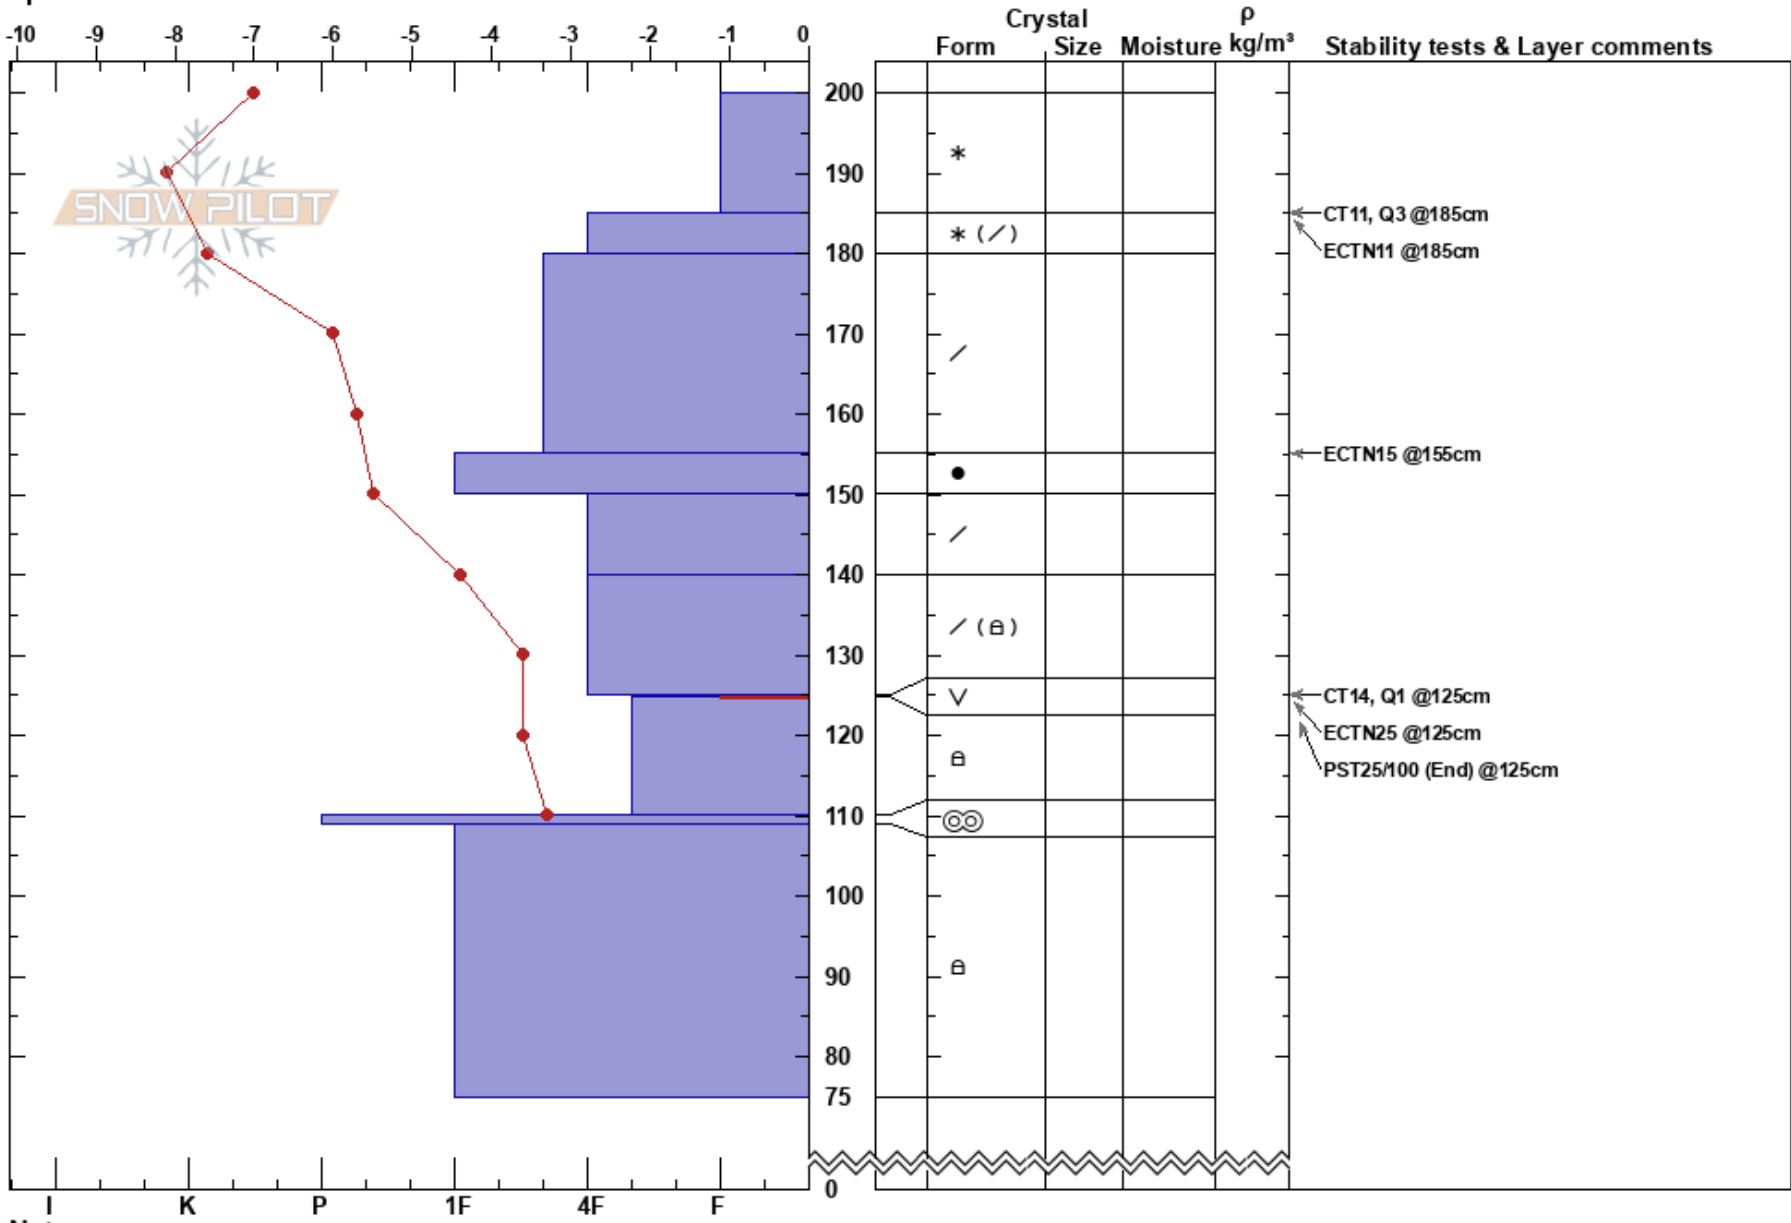

Grouse Ridge  
 Rattlesnake Mtns  
 MT  
 Elevation: 7370 ft  
 Aspect: 32°  
 Specifics:

Timothy Laroche  
 02/08/2017 - 12:00pm  
 Co-ord: 47.03661N, -113.97803W  
 Slope Angle: 32°  
 Wind Loading: previous

Stability: Fair  
 Air Temperature: -7.3°C  
 Sky Cover: X  
 Precipitation: S1  
 Wind: SW Calm

HS:200  
 Layer Notes:  
 125-124.7cm: Problematic layer

Notes: