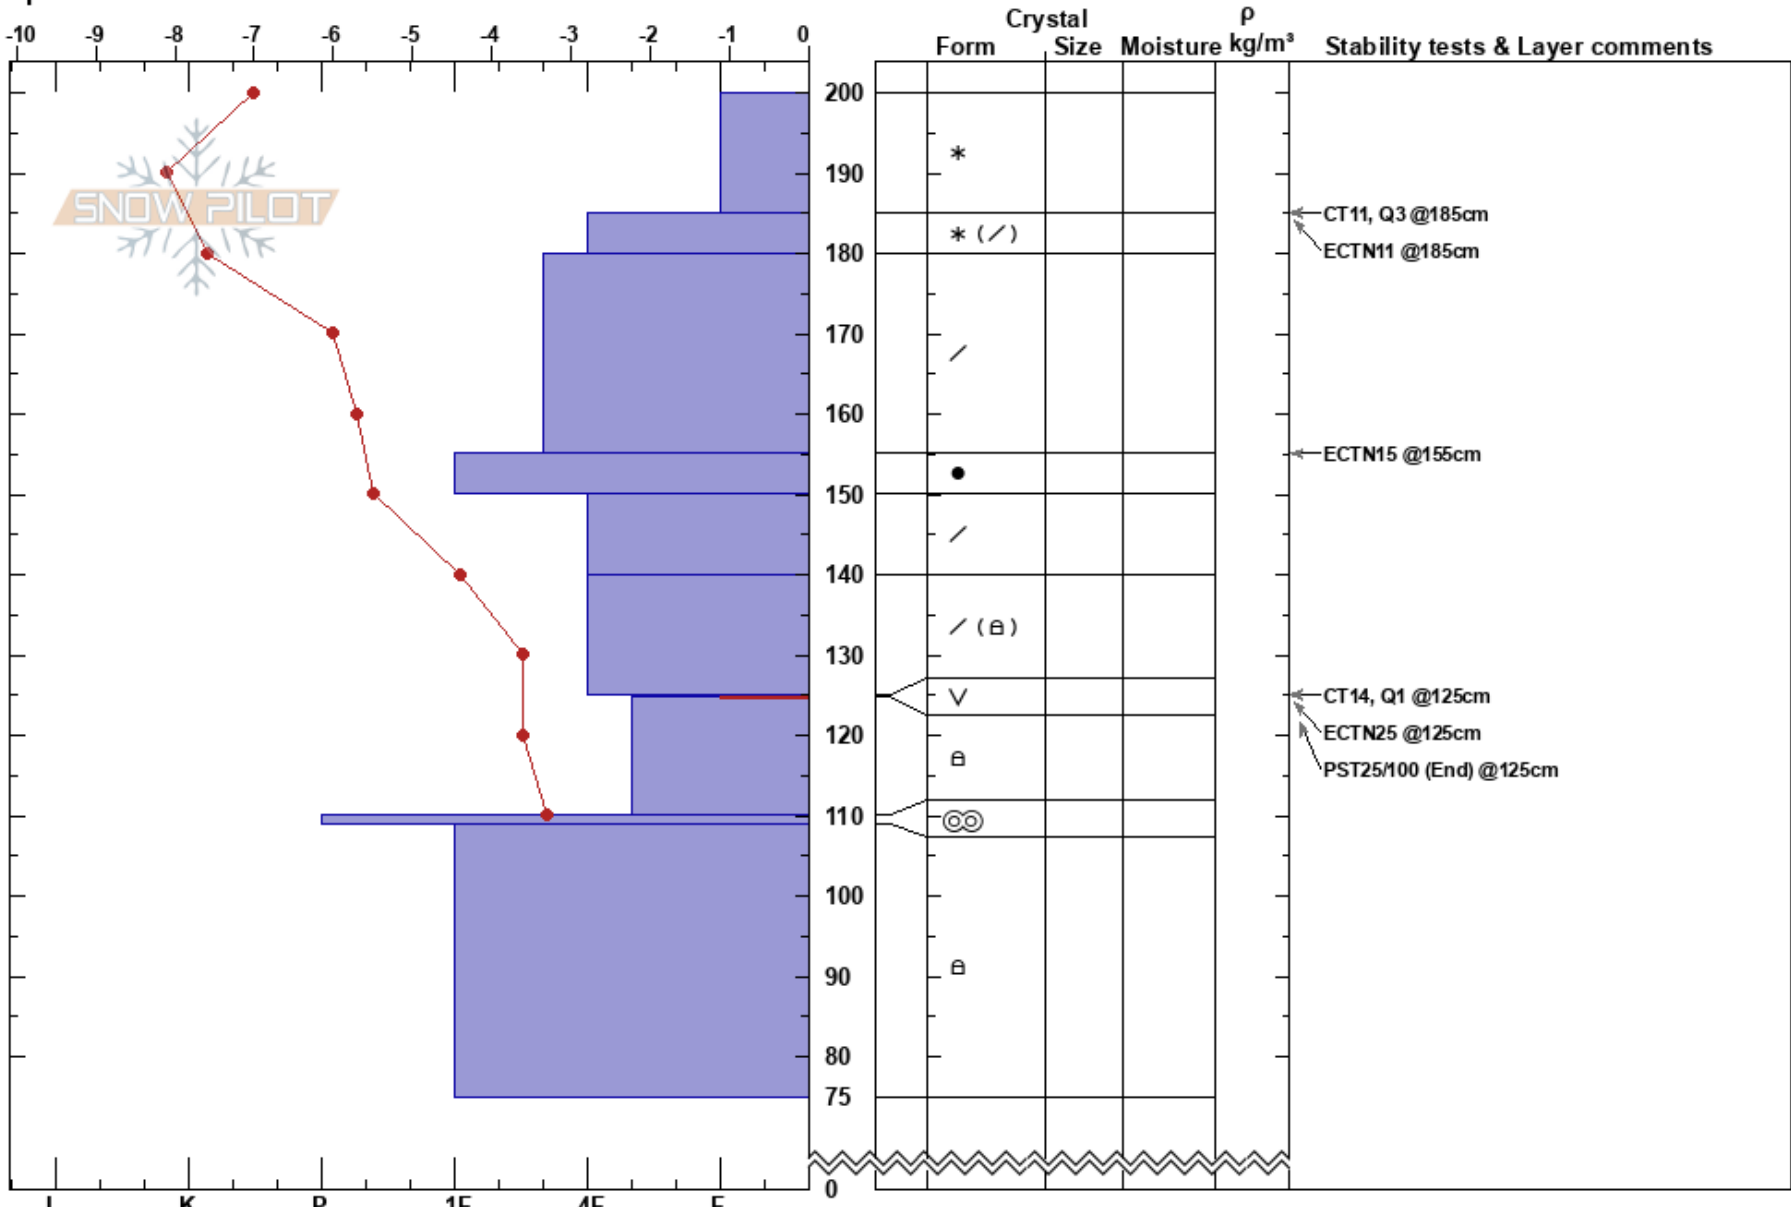

Grouse Ridge
 Rattlesnake Mtns
 MT
 Elevation: 7370 ft
 Aspect: 32°
 Specifics:

Timothy Laroche
 02/08/2017 - 12:00pm
 Co-ord: 47.03661N, -113.97803W
 Slope Angle: 32°
 Wind Loading: previous

Stability: Fair
 Air Temperature: -7.3°C
 Sky Cover: X
 Precipitation: S1
 Wind: SW Calm

HS:200
 Layer Notes:
 125-124.7cm: Problematic layer

Notes: