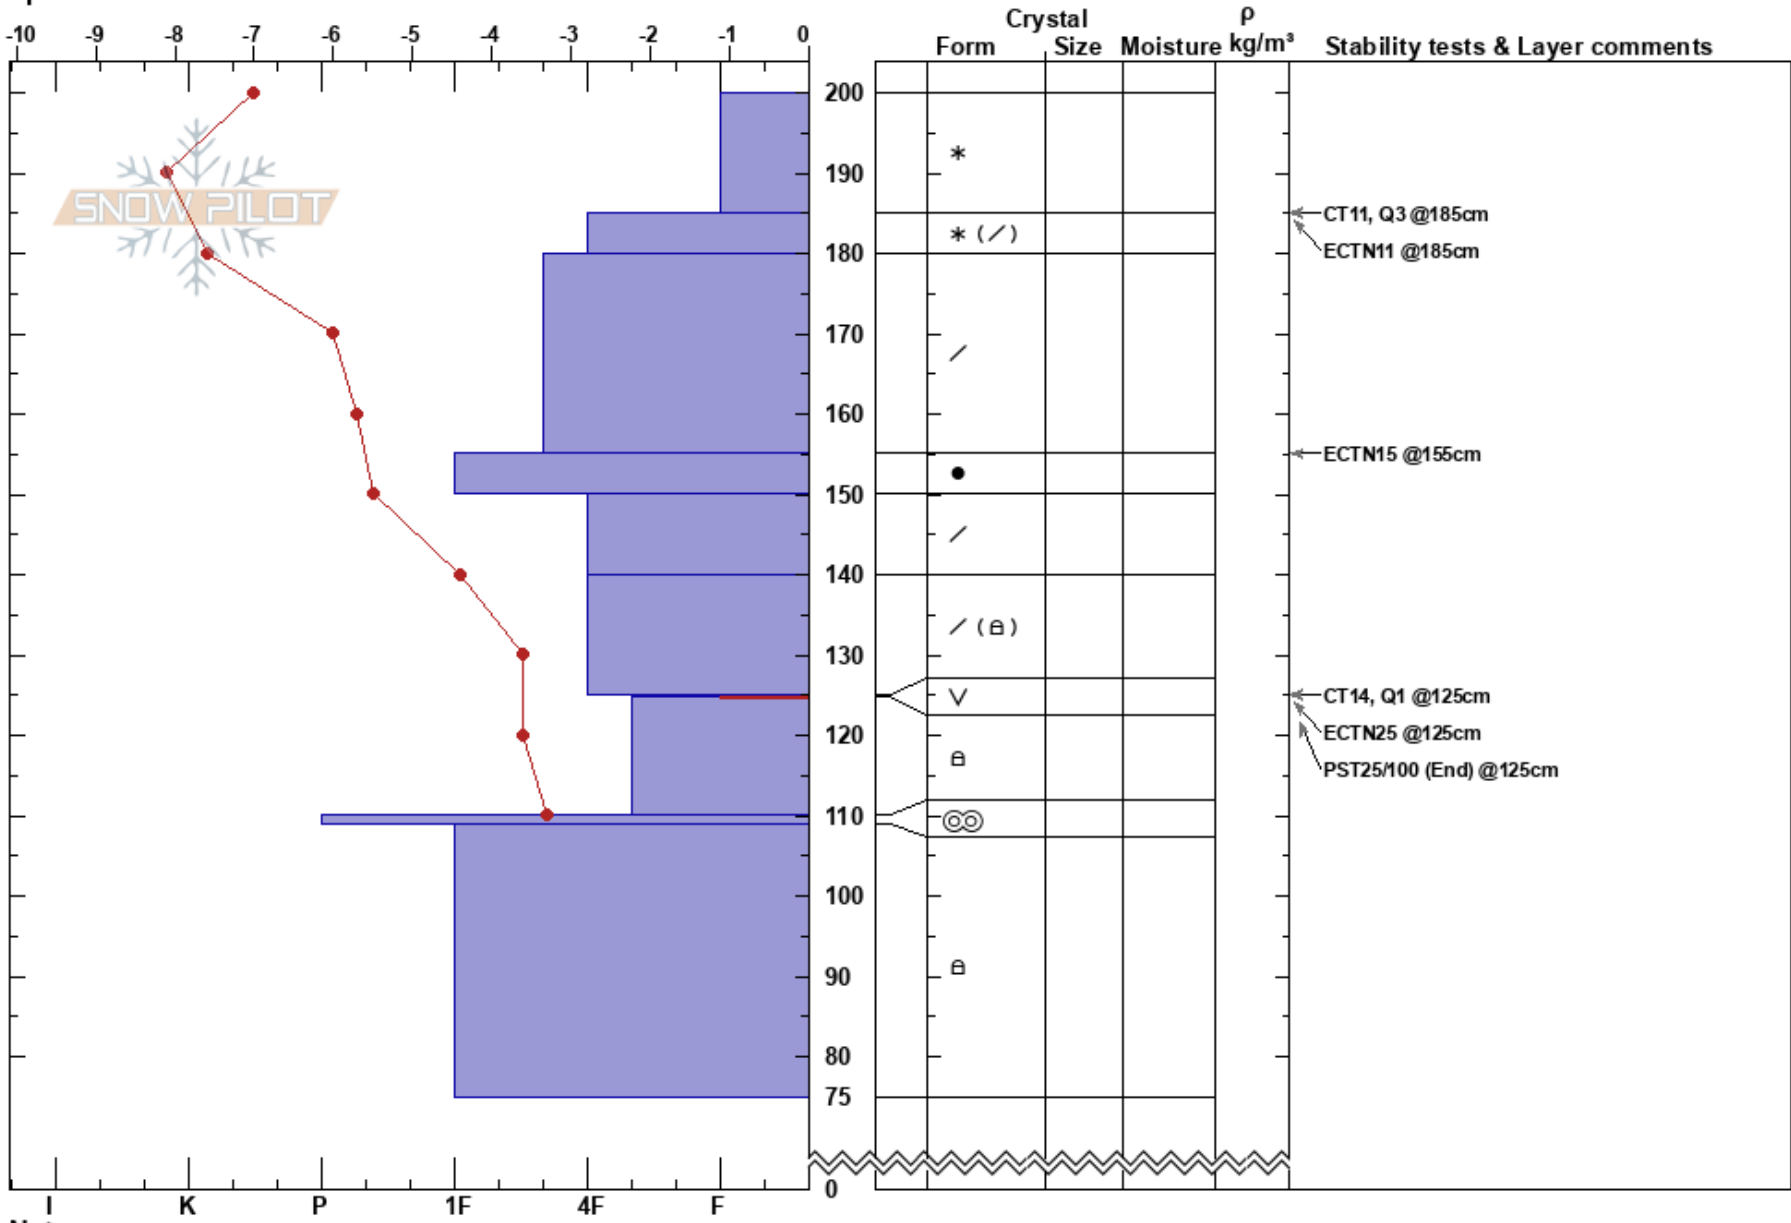

Grouse Ridge
 Rattlesnake Mtns
 MT
 Elevation: 7370 ft
 Aspect: 32°
 Specifics:

Timothy Laroche
 02/08/2017 - 12:00pm
 Co-ord: 47.03661N, -113.97803W
 Slope Angle: 32°
 Wind Loading: previous

Stability: Fair
 Air Temperature: -7.3°C
 Sky Cover: X
 Precipitation: S1
 Wind: SW Calm

HS:200
 Layer Notes:
 125-124.7cm: Problematic layer

Notes: