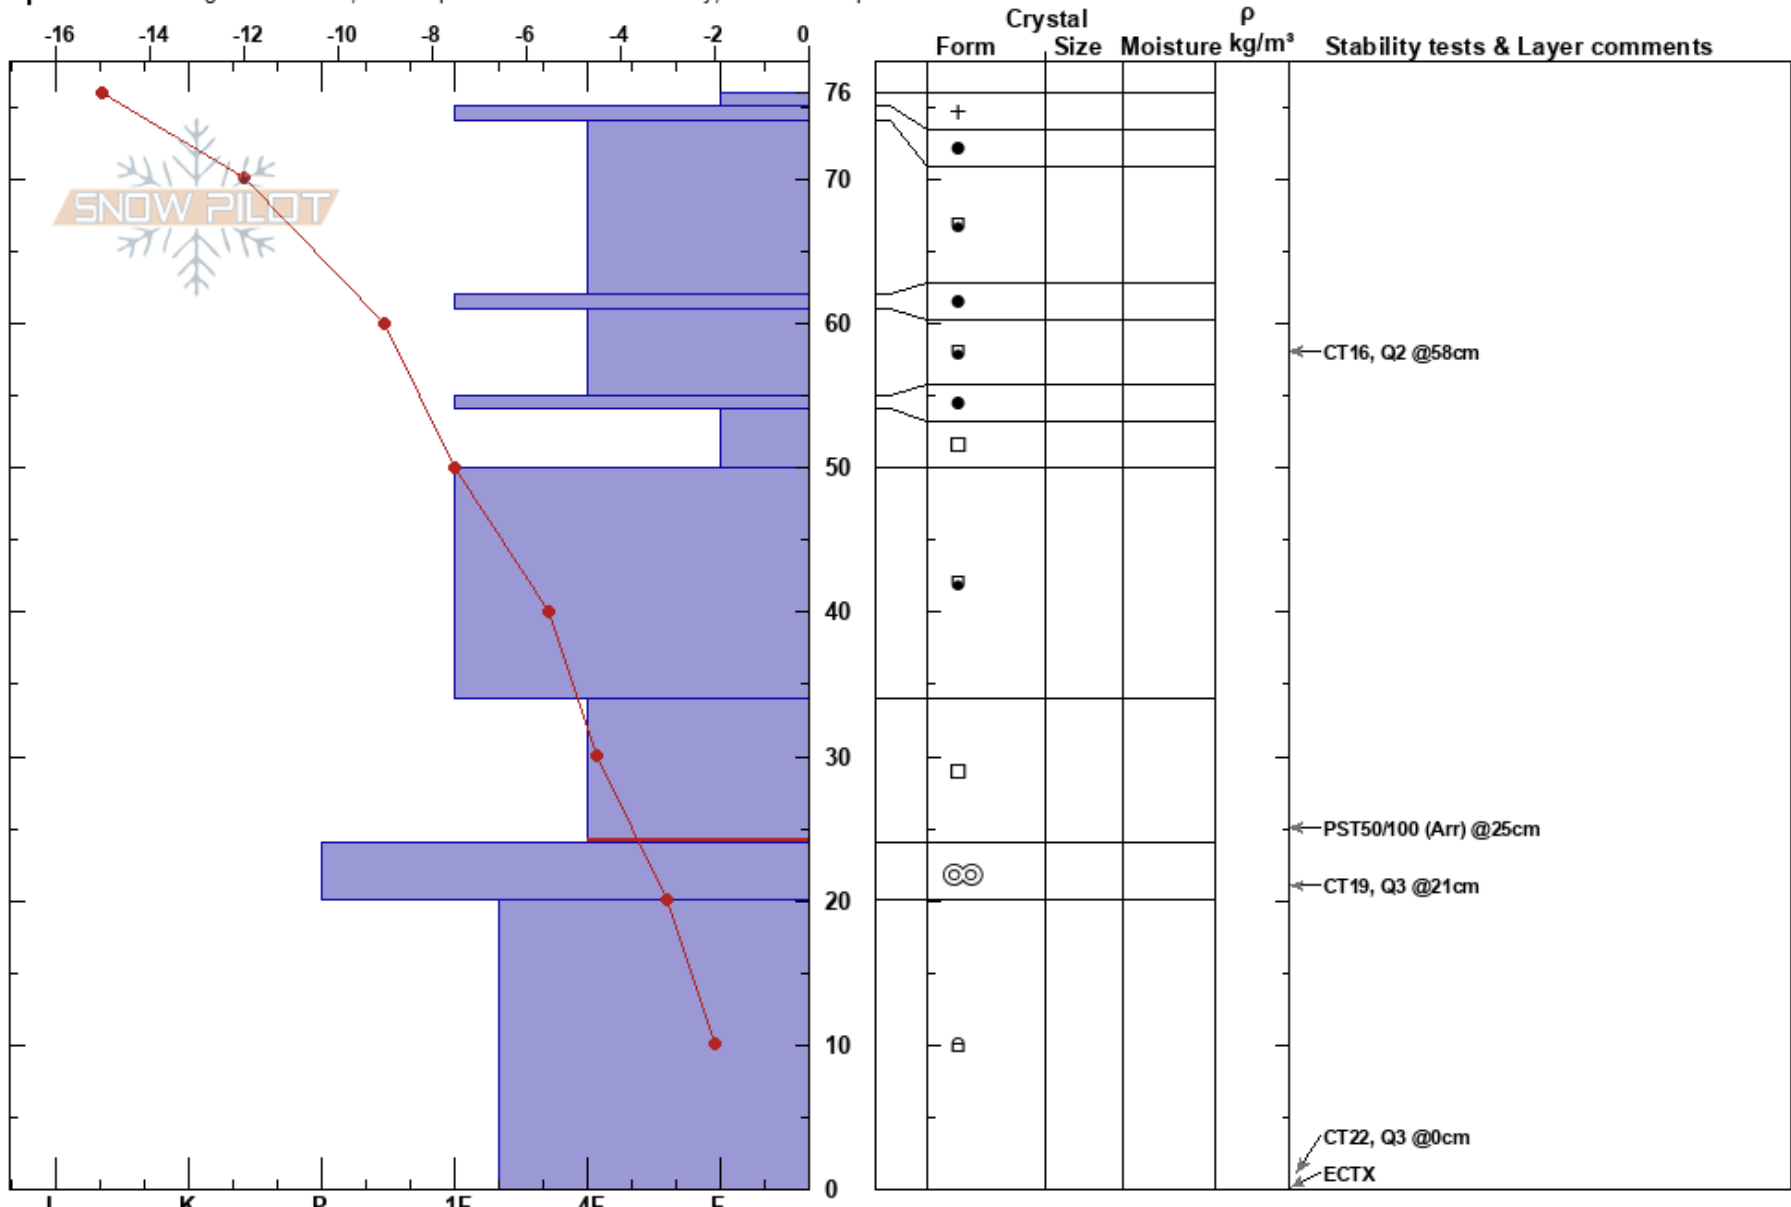

Marx, Gullies level
 Madison Range-N
 MT
 Elevation: 10200 ft
 Aspect: W

Shawn Orloff
 11/25/2019 - 2:00pm
 Co-ord:
 Slope Angle: 38°
 Wind Loading: no

Stability:
 Air Temperature: -15°C
 Sky Cover: SCT
 Precipitation: S-1
 Wind: W Light Breeze

HS: 76
 Layer Notes:
 34-24cm: Problematic layer

Specifics: Pit dug in a Ski Area; Pit is representative of backcountry; We skied slope

Notes: