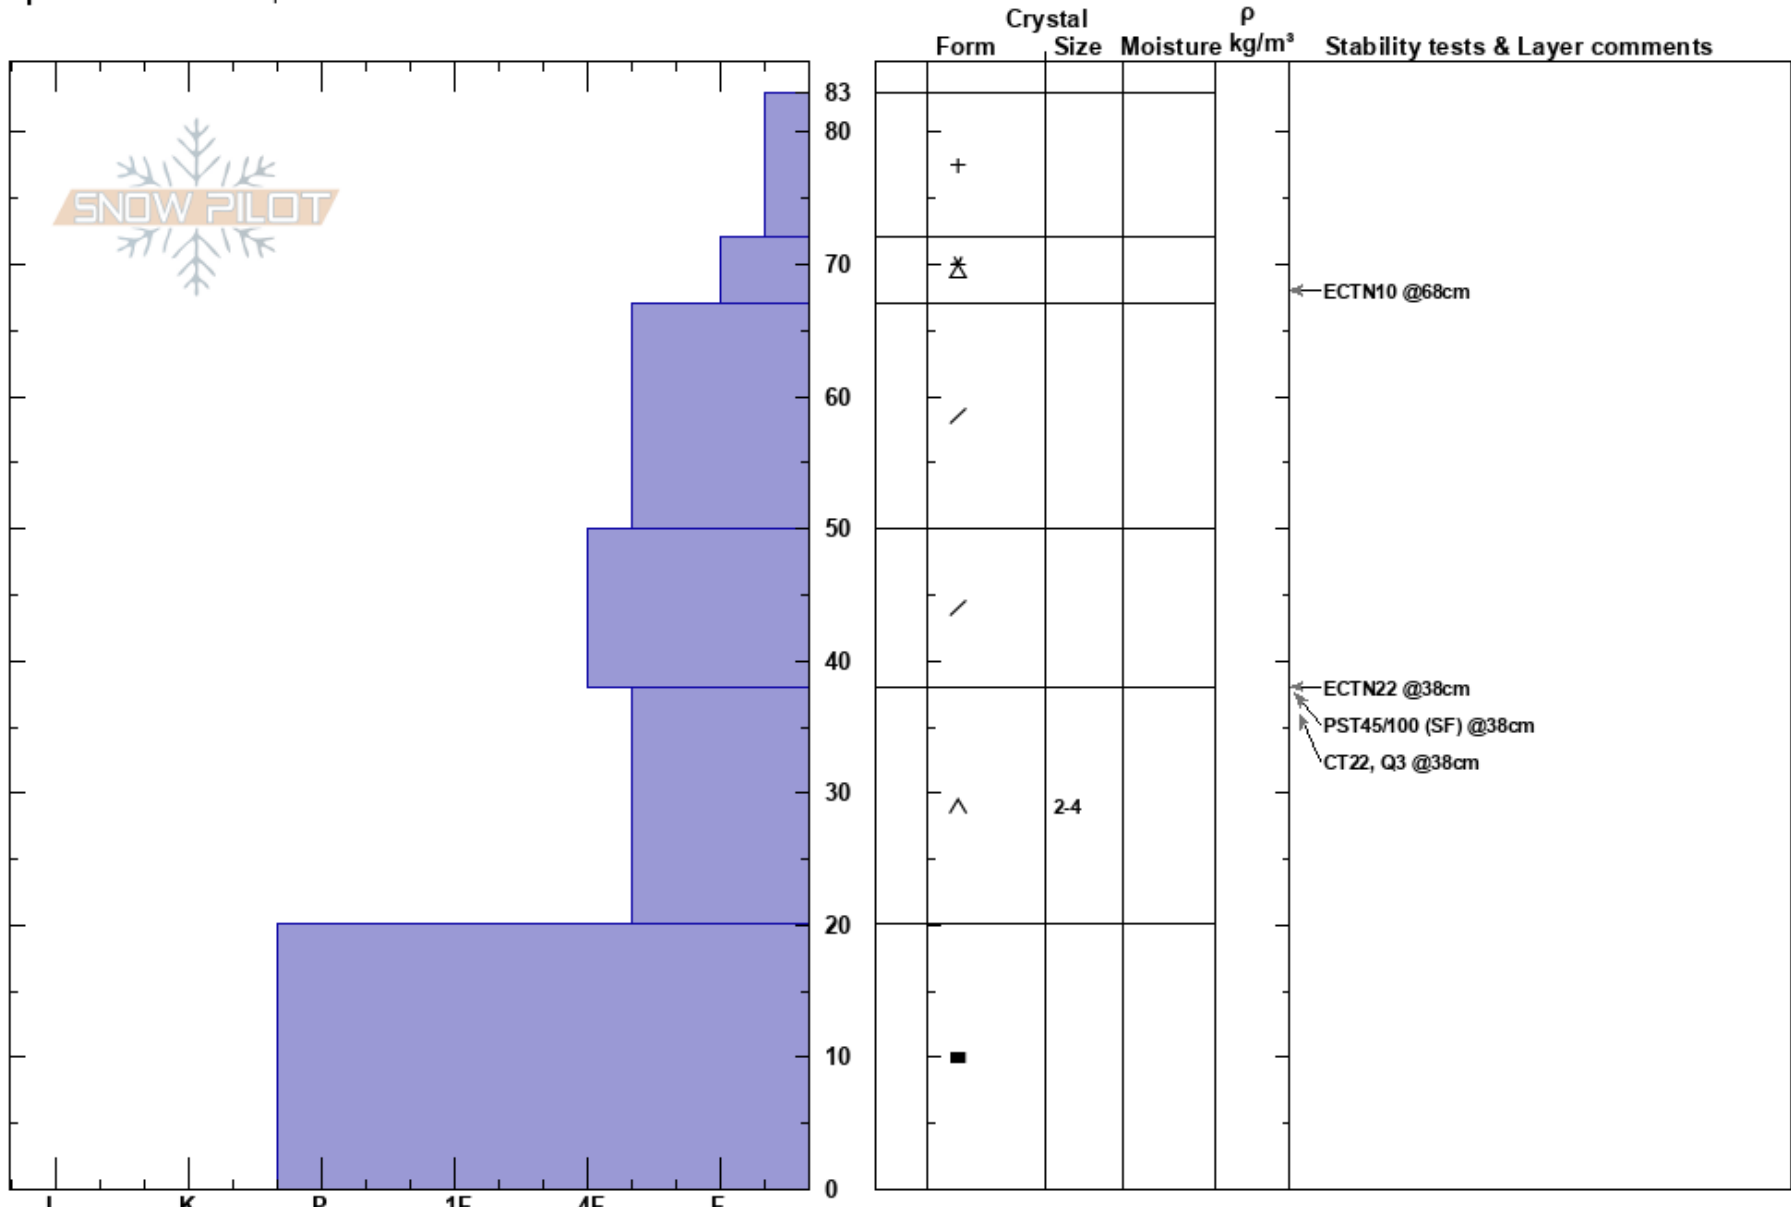

The Throne N
 Bridger Range
 MT
Elevation: 8500 ft
Aspect: 350°
Specifics: We skied slope

Eric Knoff
 02/08/2017 - 1:25pm
Co-ord:
Slope Angle: 22°
Wind Loading: no

Stability: Fair Stable
Air Temperature: -5°C
Sky Cover: OVC
Precipitation: NO
Wind: W Calm

HS:83
Layer Notes:
 38-20cm: Problematic layer

Notes: Well developed depth hoar near the ground wasn't reactive. However, with a big load 1-2" of SWE, avalanches are still possible on this layer.