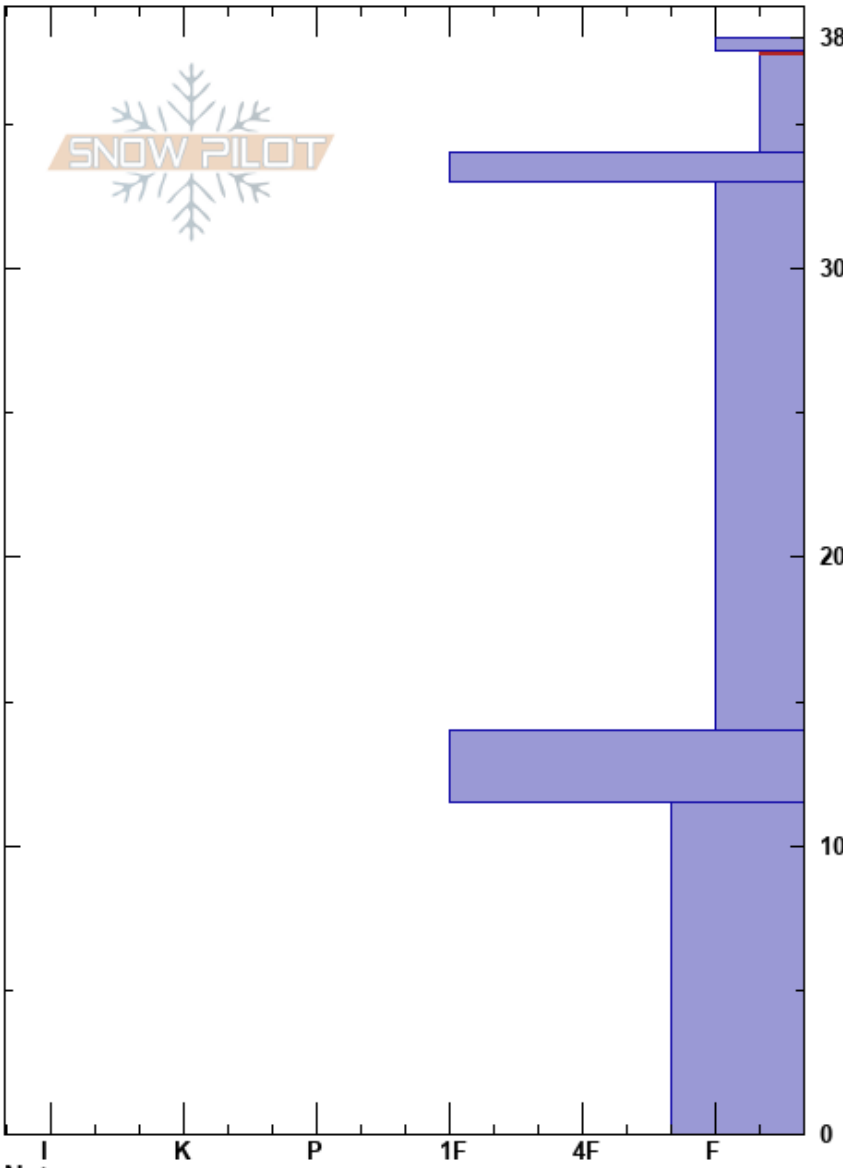

Miller Bowl
 Bear River Range
 UT
 Elevation: 8706 ft
 Aspect: N
 Specifics: Ski tracks on slope; We skied slope

toby weed
 11/24/2019 - 1:15pm
 Co-ord: 41.88722N, -111.64740W
 Slope Angle: 36°
 Wind Loading: previous

Stability: Good
 Air Temperature: 28°F
 Sky Cover: BKN
 Precipitation: NO
 Wind: SW Moderate

HS: 38
 PF: 38
 PS: 15
 37.5-34cm: Problematic layer

Crystal Form	Crystal Size	Moisture	ρ kg/m ³	Stability tests & Layer comments
V				
/ (Ø)				
⊙⊙				
□	1			
⊙⊙ (□)				
□	(1.5)			