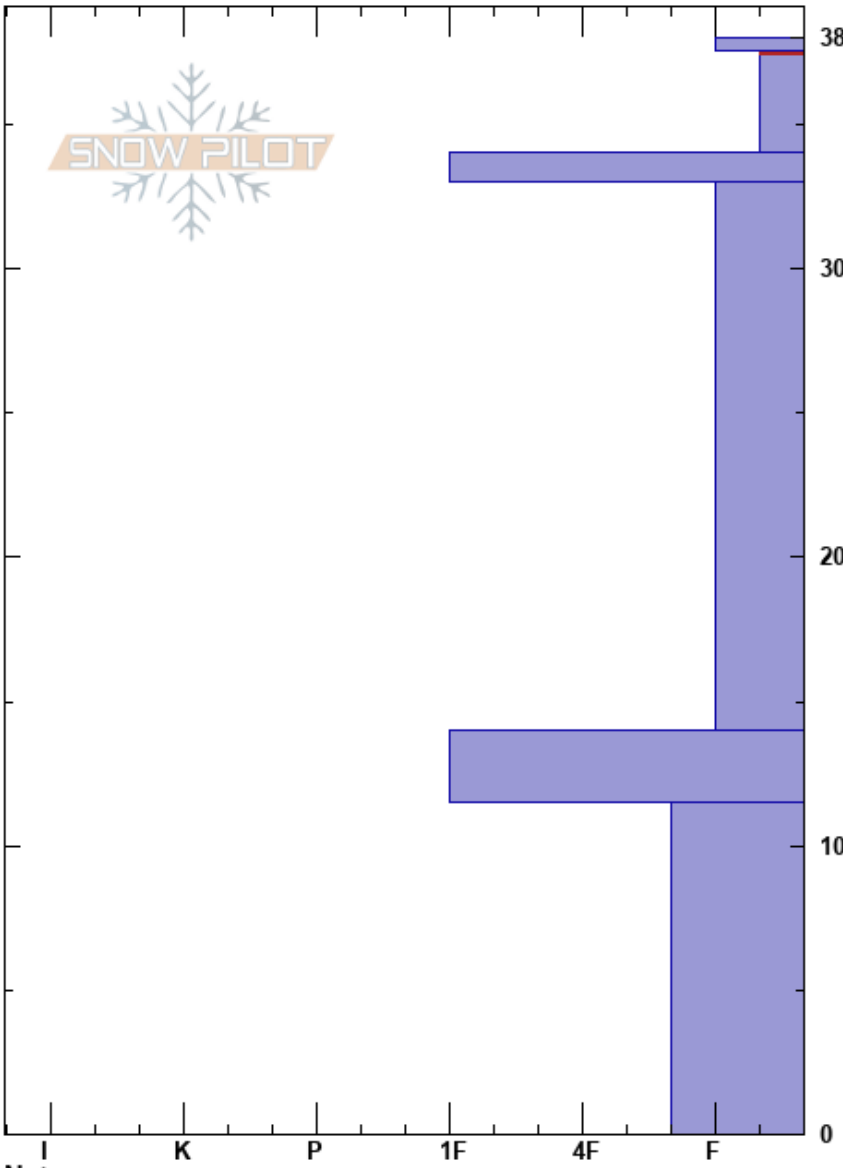

Miller Bowl  
 Bear River Range  
 UT  
 Elevation: 8706 ft  
 Aspect: N  
 Specifics: Ski tracks on slope; We skied slope

toby weed  
 11/24/2019 - 1:15pm  
 Co-ord: 41.88722N, -111.64740W  
 Slope Angle: 36°  
 Wind Loading: previous

Stability: Good  
 Air Temperature: 28°F  
 Sky Cover: BKN  
 Precipitation: NO  
 Wind: SW Moderate  
 HS: 38  
 PF: 38  
 PS: 15  
 37.5-34cm: Problematic layer

Crystal Form	Crystal Size	Moisture	$\rho$ kg/m <sup>3</sup>	Stability tests & Layer comments
∨				
/ (∅)				
⊙⊙				
□	1			
⊙⊙ (□)				
□	(1.5)			