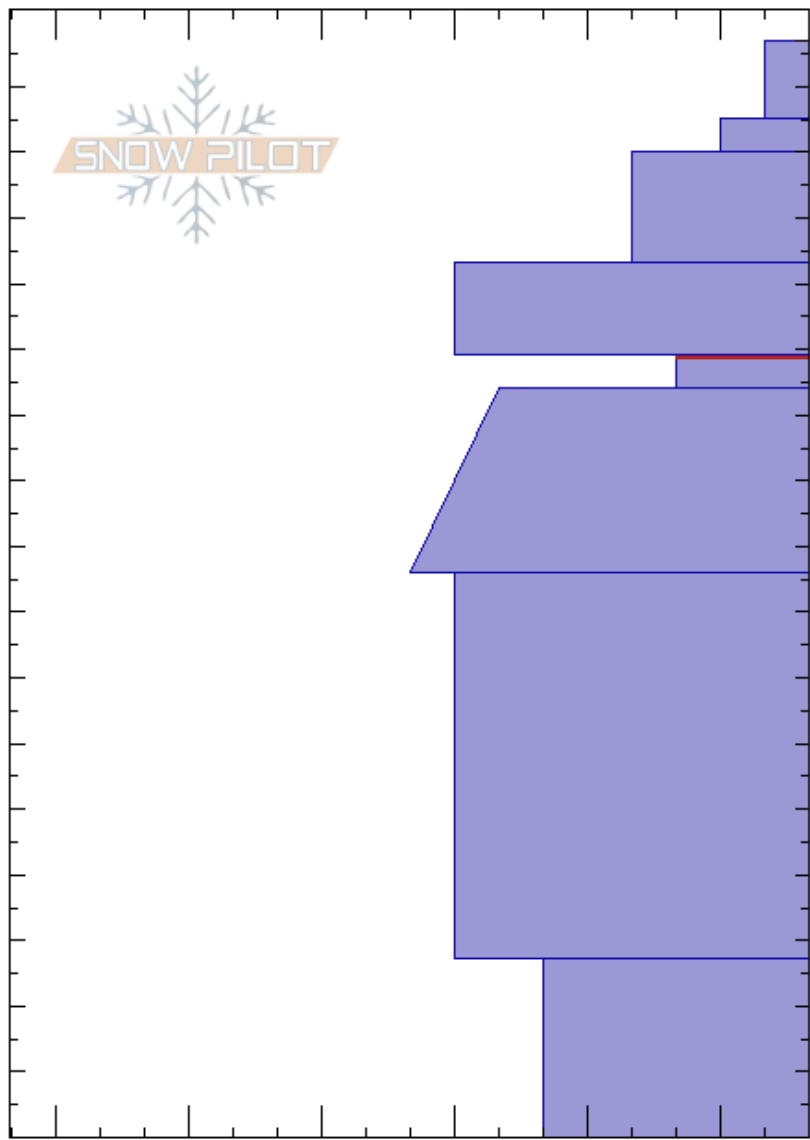

The Throne NE
 Bridger Range
 MT
Elevation: 8200 ft
Aspect: 110°
Specifics: We skied slope

Eric Knoff
 02/07/2017 - 12:35pm
Co-ord:
Slope Angle: 34°
Wind Loading:

Stability: Good **HS:** 167 **Layer Notes:**
Air Temperature: -5°C **119-114cm:** Problematic layer
Sky Cover: OVC
Precipitation: NO
Wind: Calm

Depth (cm)	Crystal		Moisture	ρ kg/m ³	Stability tests & Layer comments
	Form	Size			
167					
160	+				
150	△				
140	/				
130	•				
120	□	0.5-1			← ECTN8 @119cm
110					
100	•				
90					
80					
70					
60	⊖				
50					
40					
30					
20					
10	⊖				
0					