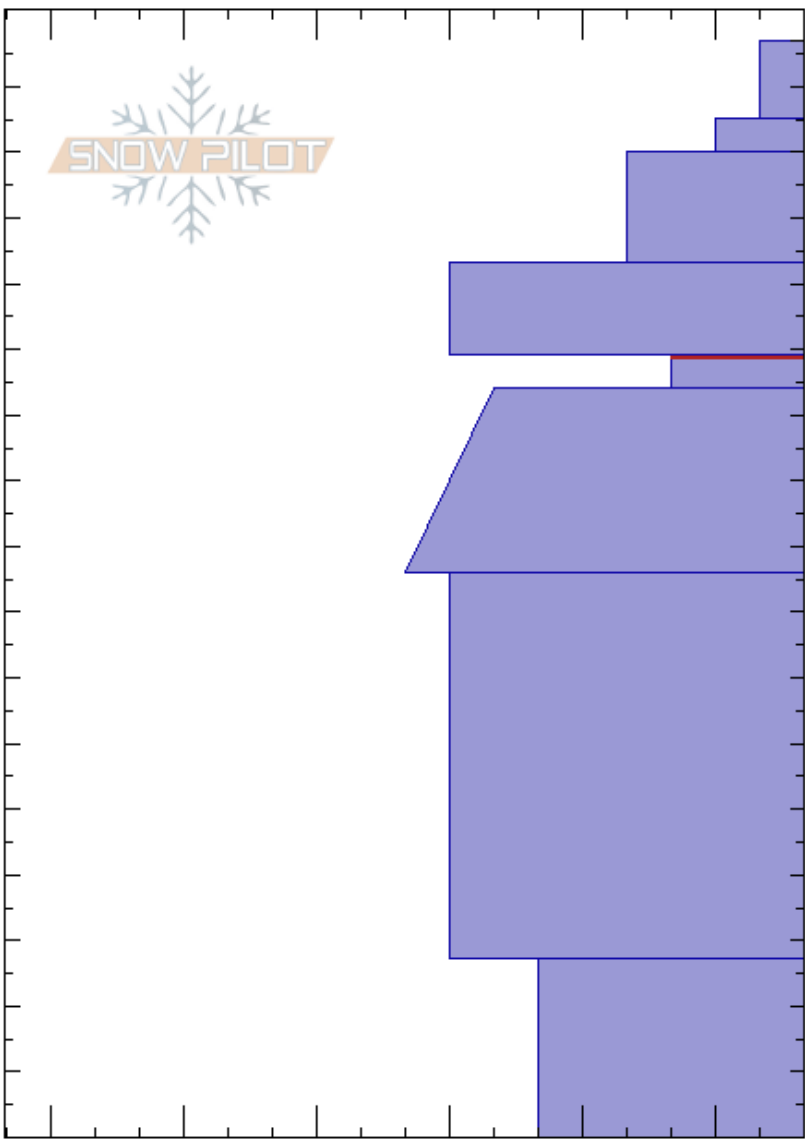

The Throne NE
 Bridger Range
 MT
Elevation: 8200 ft
Aspect: 110°
Specifics: We skied slope

Eric Knoff
 02/07/2017 - 12:35pm
Co-ord:
Slope Angle: 34°
Wind Loading:

Stability: Good **HS:** 167 **Layer Notes:**
Air Temperature: -5°C **119-114cm:** Problematic layer
Sky Cover: OVC
Precipitation: NO
Wind: Calm

Depth (cm)	Crystal		Moisture	ρ kg/m ³	Stability tests & Layer comments
	Form	Size			
167					
160	+				
150	△				
140	/				
130	•				
120	□	0.5-1			← ECTN8 @119cm
110					
100	•				
90					
80					
70					
60	⊖				
50					
40					
30					
20					
10	⊖				
0					