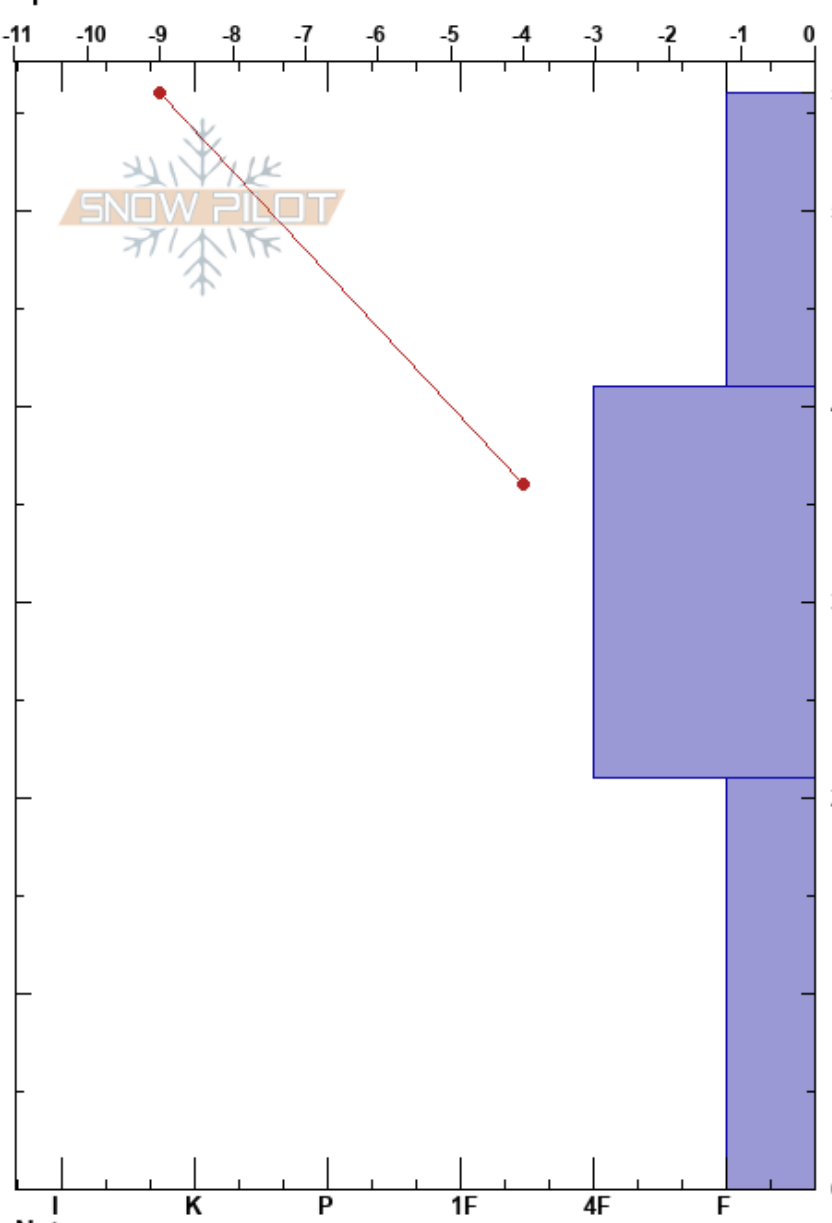

MILKRUN-20191123
 San Juan Range
 CO
 Elevation: 11827 ft
 Aspect: 300°
 Specifics:

Nolan Averbuch
 11/23/2019 - 11:50am
 Co-ord: 37.88754N, -107.70229W
 Slope Angle: 20°
 Wind Loading: no

Stability:
 Air Temperature: -3°C
 Sky Cover: CLR
 Precipitation: NO
 Wind: Light Breeze

HS:56
 21-0cm: Problematic layer

Form	Crystal		ρ kg/m ³	Stability tests & Layer comments
	Size	Moisture		
/				← CT1 @45cm Within New Snow
/				← CT4 @36cm Within New Snow
				← CT9 @17cm Column Failure
□				