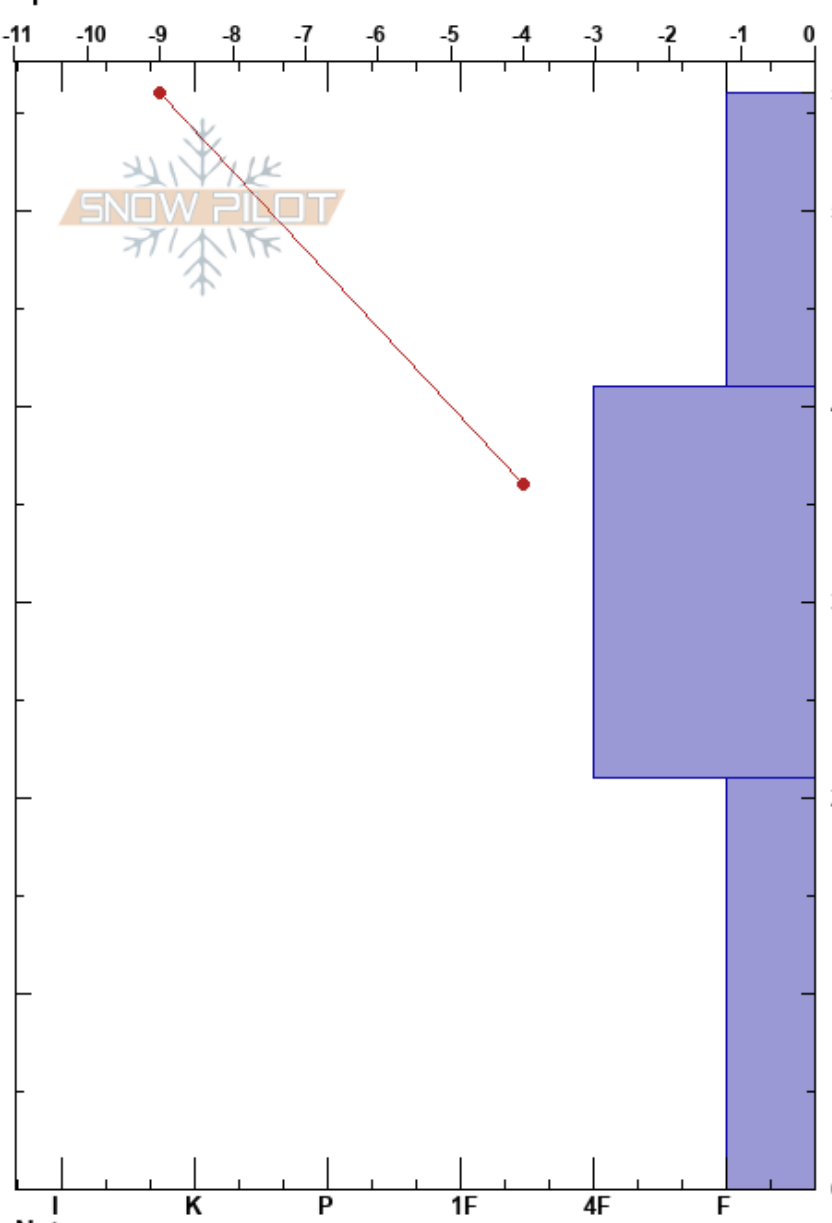

MILKRUN-20191123  
 San Juan Range  
 CO  
 Elevation: 11827 ft  
 Aspect: 300°  
 Specifics:

Nolan Averbuch  
 11/23/2019 - 11:50am  
 Co-ord: 37.88754N, -107.70229W  
 Slope Angle: 20°  
 Wind Loading: no

Stability:  
 Air Temperature: -3°C  
 Sky Cover: CLR  
 Precipitation: NO  
 Wind: Light Breeze

HS:56  
 21-0cm: Problematic layer

Form	Crystal		$\rho$ kg/m <sup>3</sup>	Stability tests & Layer comments
	Size	Moisture		
/				← CT1 @45cm Within New Snow
/				← CT4 @36cm Within New Snow
				← CT9 @17cm Column Failure
□				