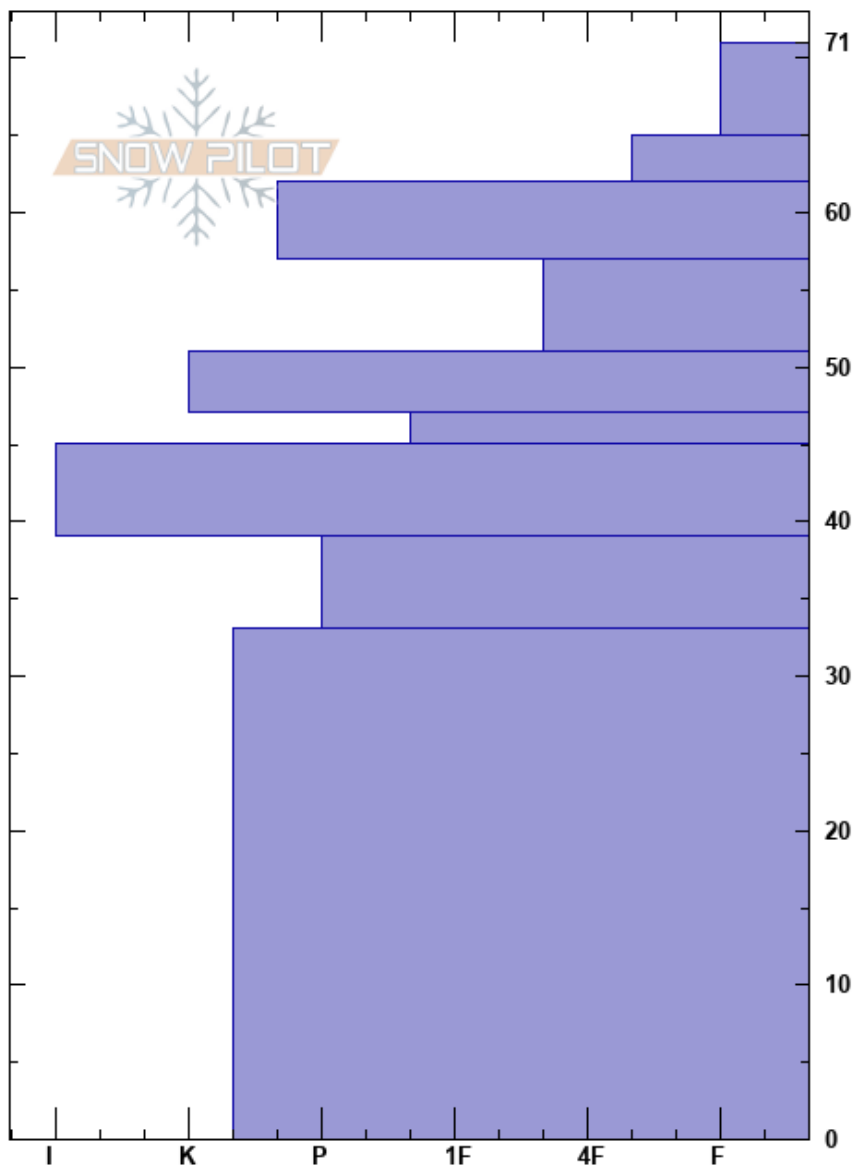

Tørv 5
 Jotunheimen
 Norway
Elevation: 1150 m
Aspect: E
Specifics: We skied slope

Stian Langeland
 08/02/2017 - 11:00
Co-ord: 32V 458633E 6787387N
Slope Angle: 36°
Wind Loading:

Stability: Very Good **HS:**71
Air Temperature: -15°C **PF:** 5
Sky Cover: FEW
Precipitation: NO
Wind: SE Light Breeze

Layer Notes:
 65-62cm: On smooth crust
 65-62cm: Problematic layer

Height (cm)	Crystal		ρ kg/m ³	Stability tests & Layer comments
	Form	Size		
71	/ (□)	0.5	D	
	□	1.5	D	← CT12, BRK @65cm ← ECTN14 @65cm
60	⊙⊙ (□)	0.5	D	65-62cm: On smooth crust
	□	2	D	
50	⊙⊙ (□)		D	
	⊙⊙ (□)	1	D	
40	■		D	
	⊙⊙ (□)	1	D	
30				
20	⊙⊙ (□)	0.5	D	
10				
0				