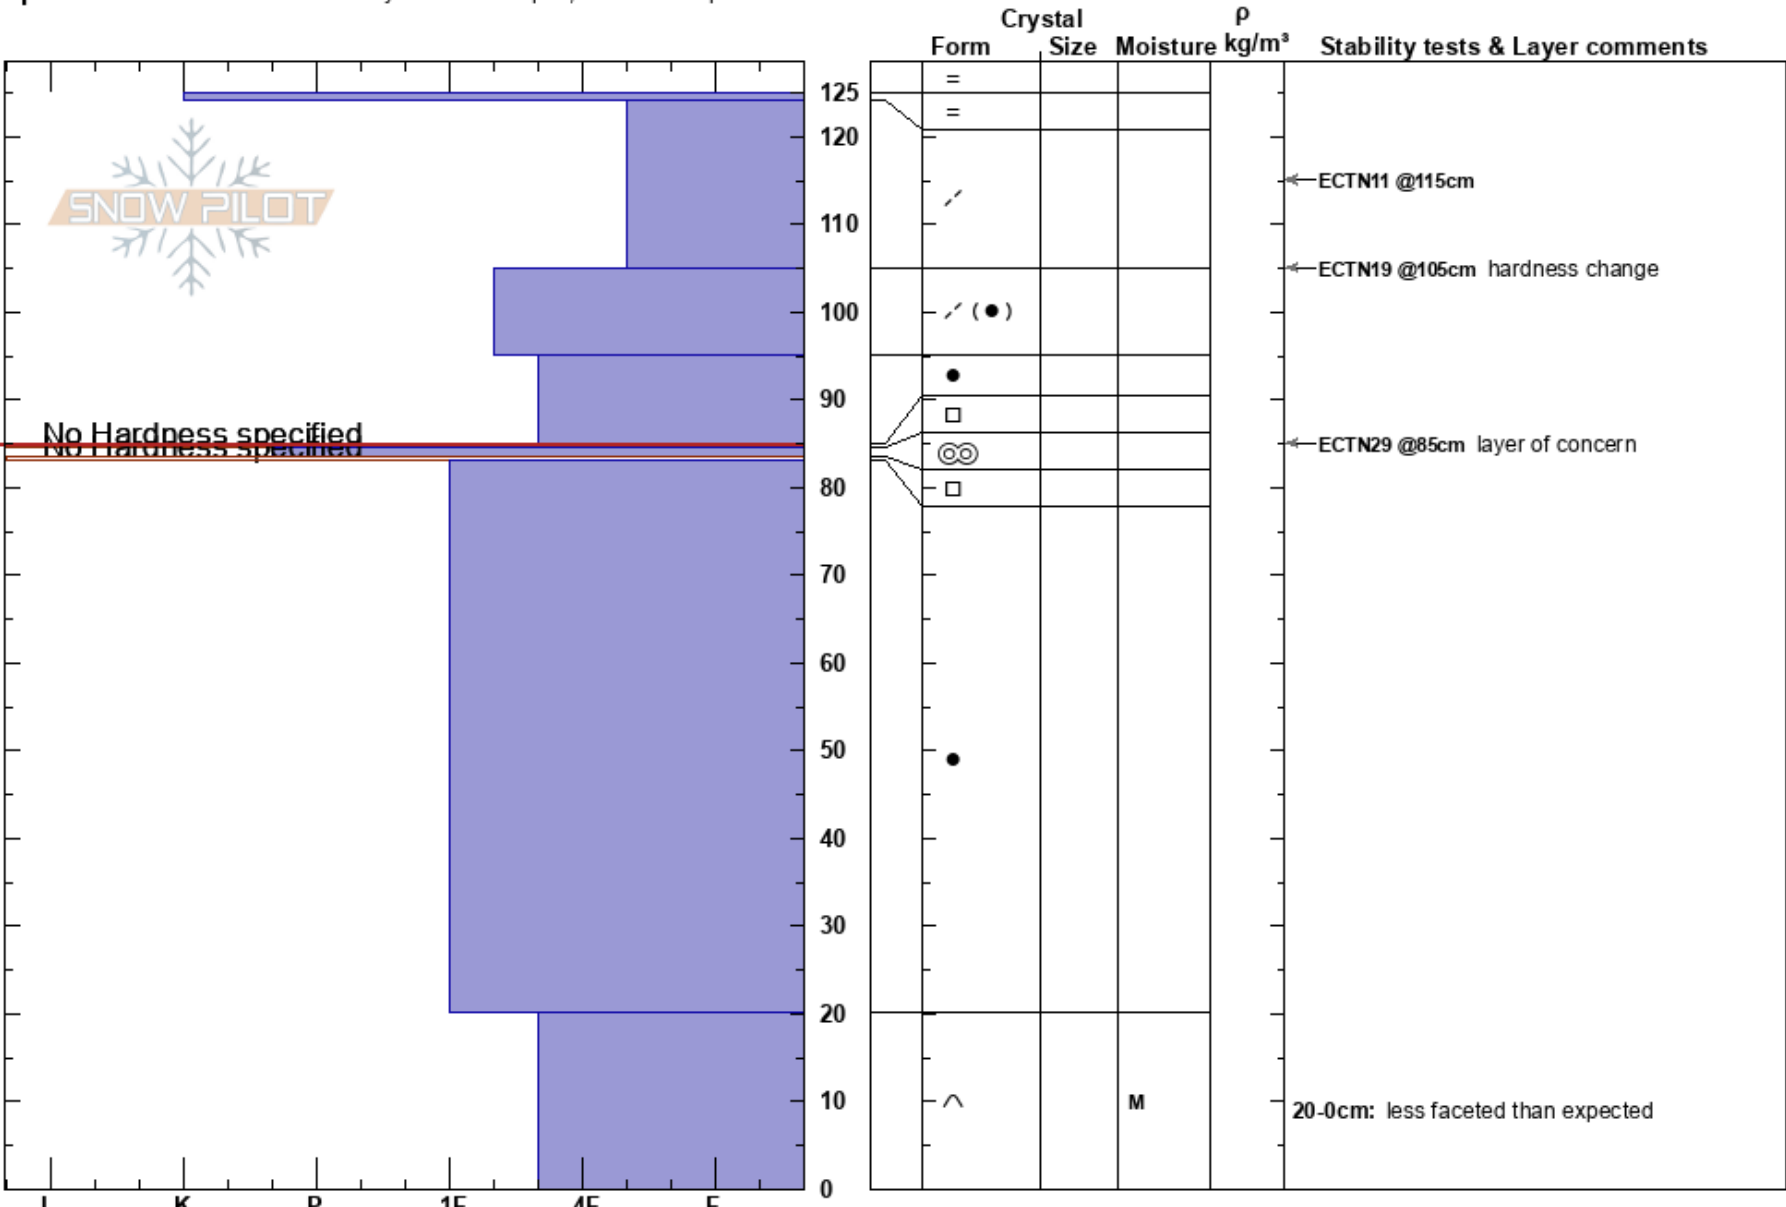

Beehive 20191109
 Madison Range-N
 MT
 Elevation: 9950 ft
 Aspect: SE
 Specifics: Recent avalanche activity on similar slopes; We skied slope

Zachary Miller
 11/09/2019 - 1:00pm
 Co-ord: 45.34899N, -111.39550W
 Slope Angle: 28°
 Wind Loading:

Stability:
 Air Temperature: 5°C
 Sky Cover: BKN
 Precipitation: NO
 Wind: S Light Breeze

HS: 125
 PS: 3
 85-84.5cm: Problematic layer
 20-0cm: less faceted than expected

No Hardness specified

No Hardness specified