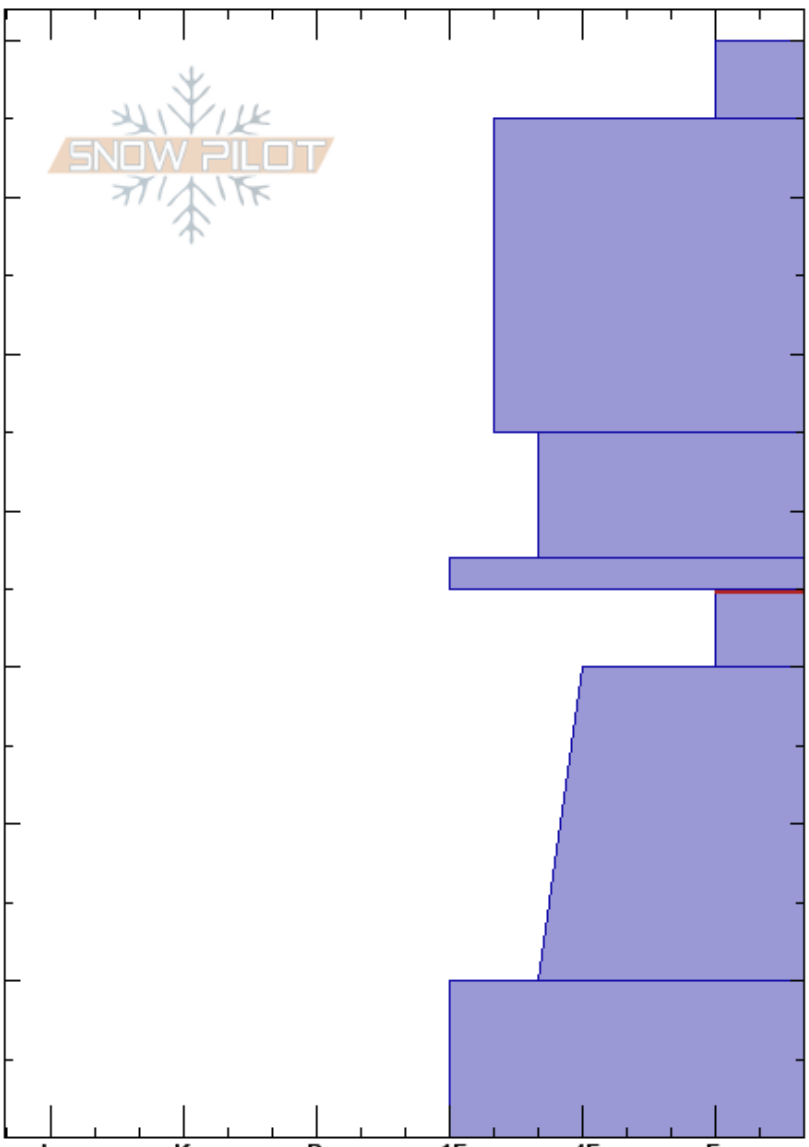

Beehive top Tyler's  
 Madison Range-N  
 MT  
 Elevation: 9203 ft  
 Aspect: 290°  
 Specifics:

Alex Marienthal  
 11/03/2019 - 10:50am  
 Co-ord: 45.32408N, -111.38112W  
 Slope Angle: 33°  
 Wind Loading: previous

Stability: Good  
 Air Temperature:  
 Sky Cover: BKN  
 Precipitation: NO  
 Wind: W Moderate

HS: 70  
 Layer Notes:  
 35-30cm: Problematic layer

Height (cm)	Crystal		$\rho$ kg/m <sup>3</sup>	Stability tests & Layer comments
	Form	Size		
70	/			
60	•			
40	/			
35	⊙ ⊙			← ECTN12 @35cm ← ECTN11 @35cm ← PST35/100 (End) @35cm
30	□ (A)			
20	a			
10	⊙ ⊙			
0				