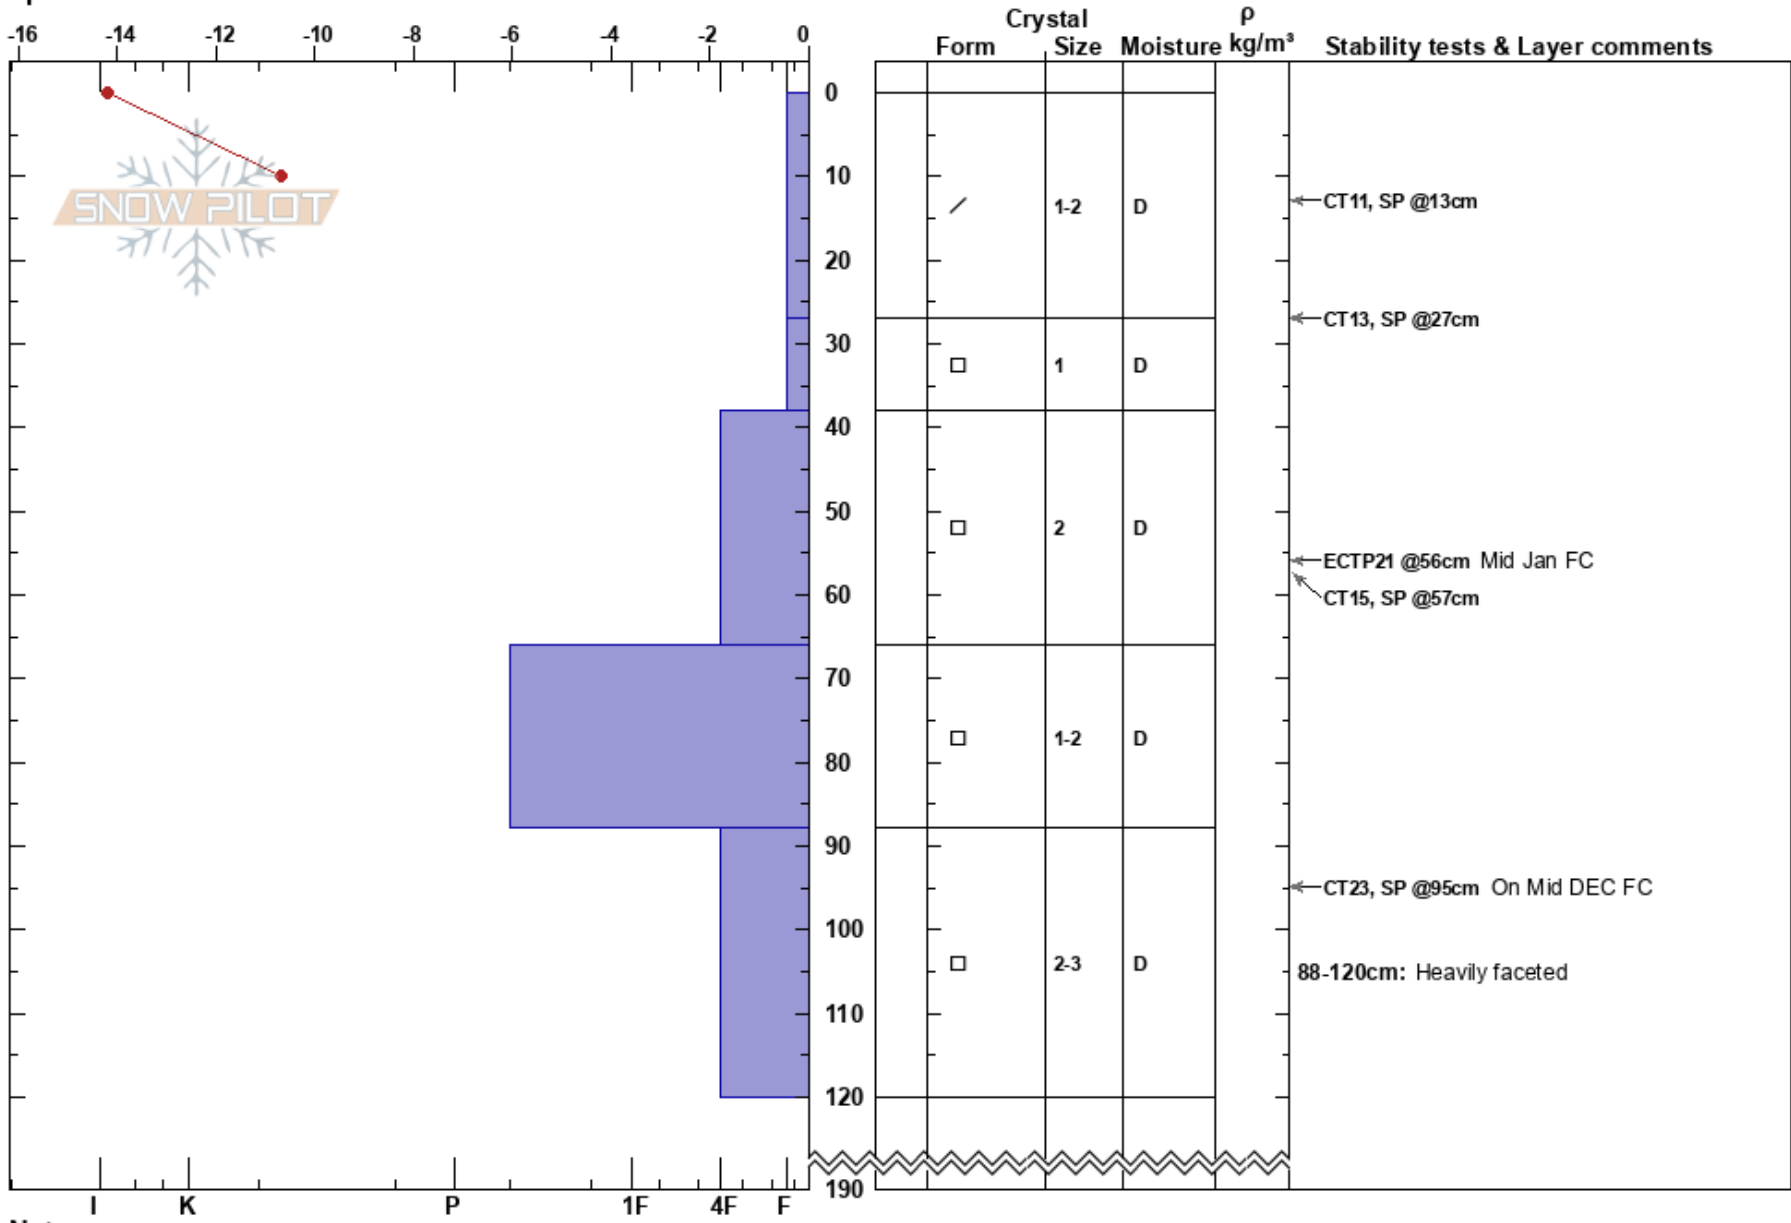

Illy Vly TP
 Selkirks
 BC
Elevation: 1930 m
Aspect: 300°
Specifics:

luke stevens
 07/02/2017 - 13:40
Co-ord:
Slope Angle: 32°
Wind Loading: previous

Stability: **HS:** 190 **Layer Notes:**
Air Temperature: -14°C **PF:** 55 88-120cm: Heavily faceted
Sky Cover: FEW
Precipitation: NO
Wind: Calm

Notes: TL, Loaded Rib feature, Open Undisturbed
 Heavily Faceted Pack - Attention to Shallow Terrain
 Touchy Very SSL HST