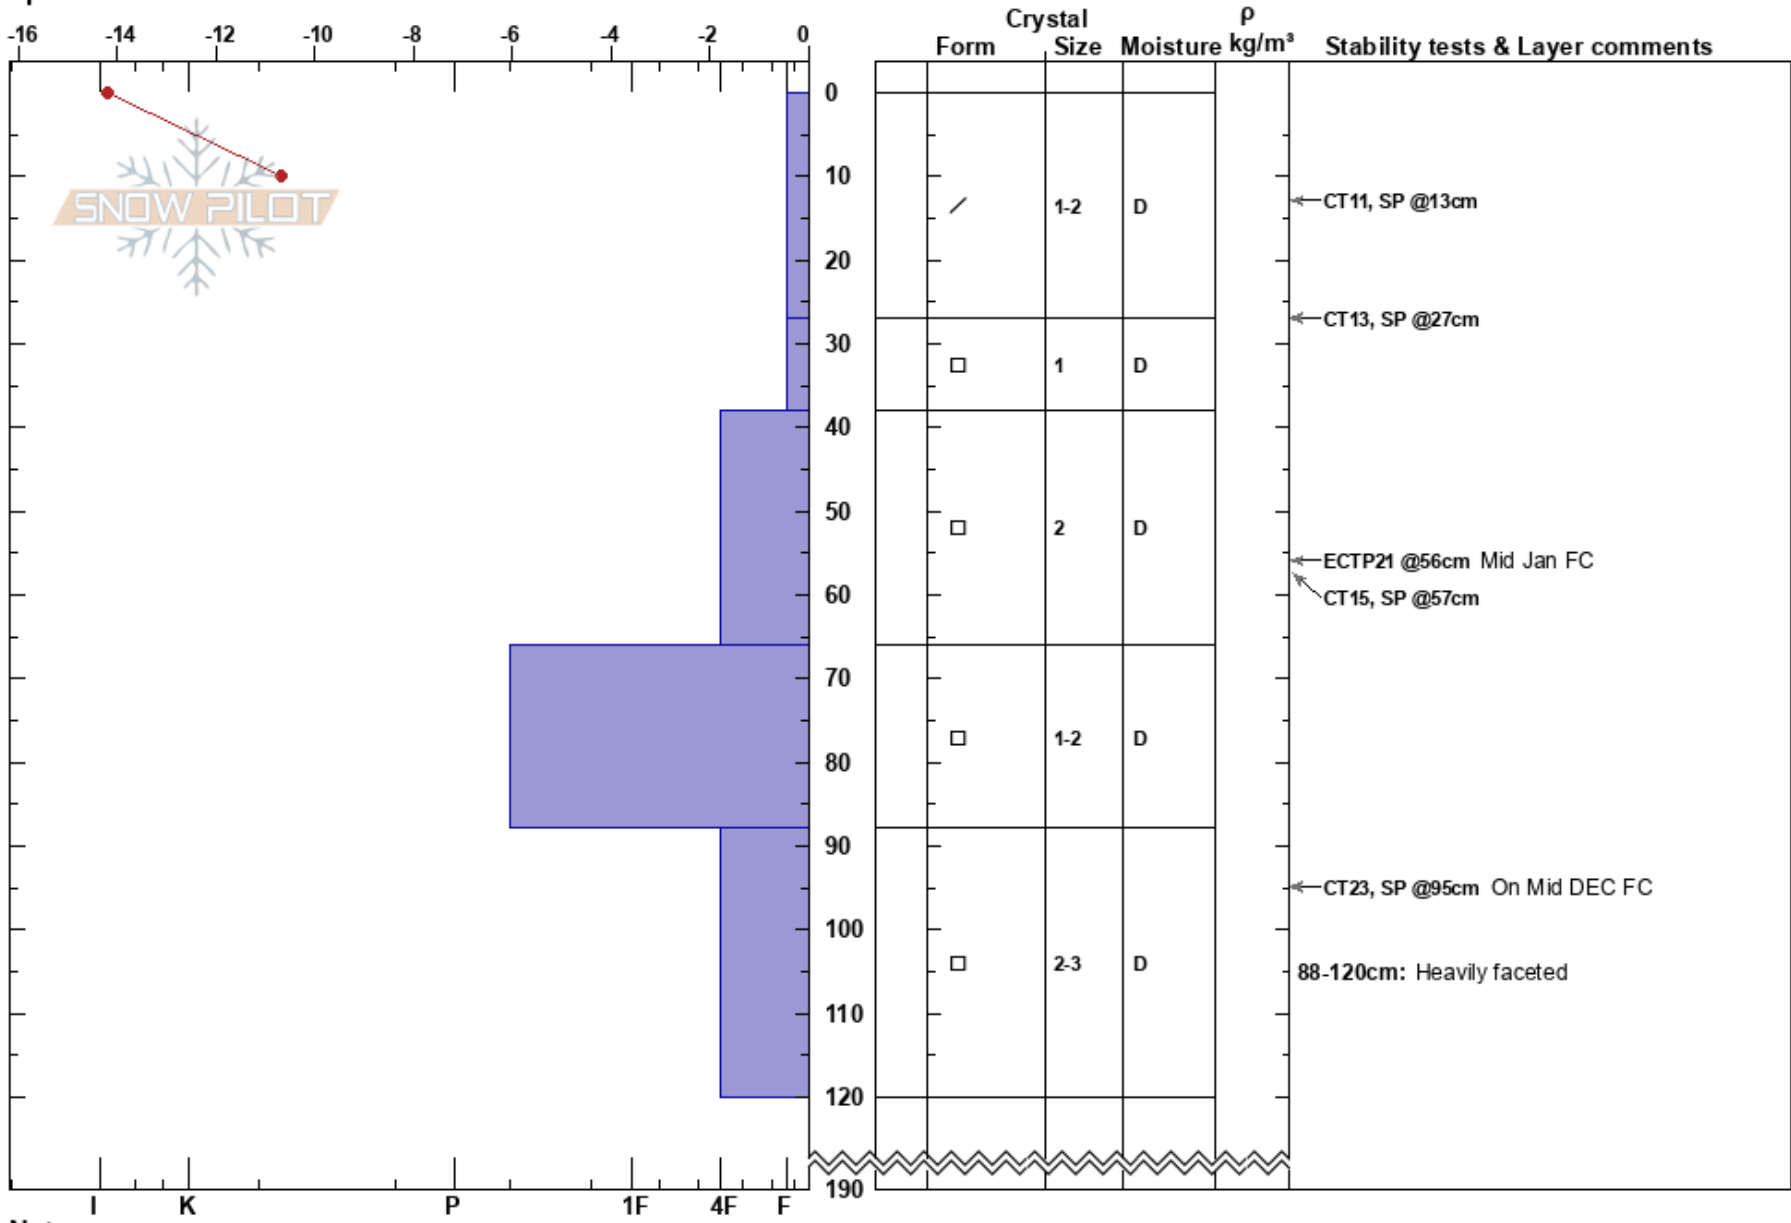

Illy Vly TP  
 Selkirks  
 BC  
 Elevation: 1930 m  
 Aspect: 300°  
 Specifics:

luke stevens  
 07/02/2017 - 13:40  
 Co-ord:  
 Slope Angle: 32°  
 Wind Loading: previous

Stability: **HS: 190**  
 Air Temperature: -14°C PF: 55 88-120cm: Heavily faceted  
 Sky Cover: FEW  
 Precipitation: NO  
 Wind: Calm

**Notes:** TL, Loaded Rib feature, Open Undisturbed  
 Heavily Faceted Pack - Attention to Shallow Terrain  
 Touchy Very SSL HST