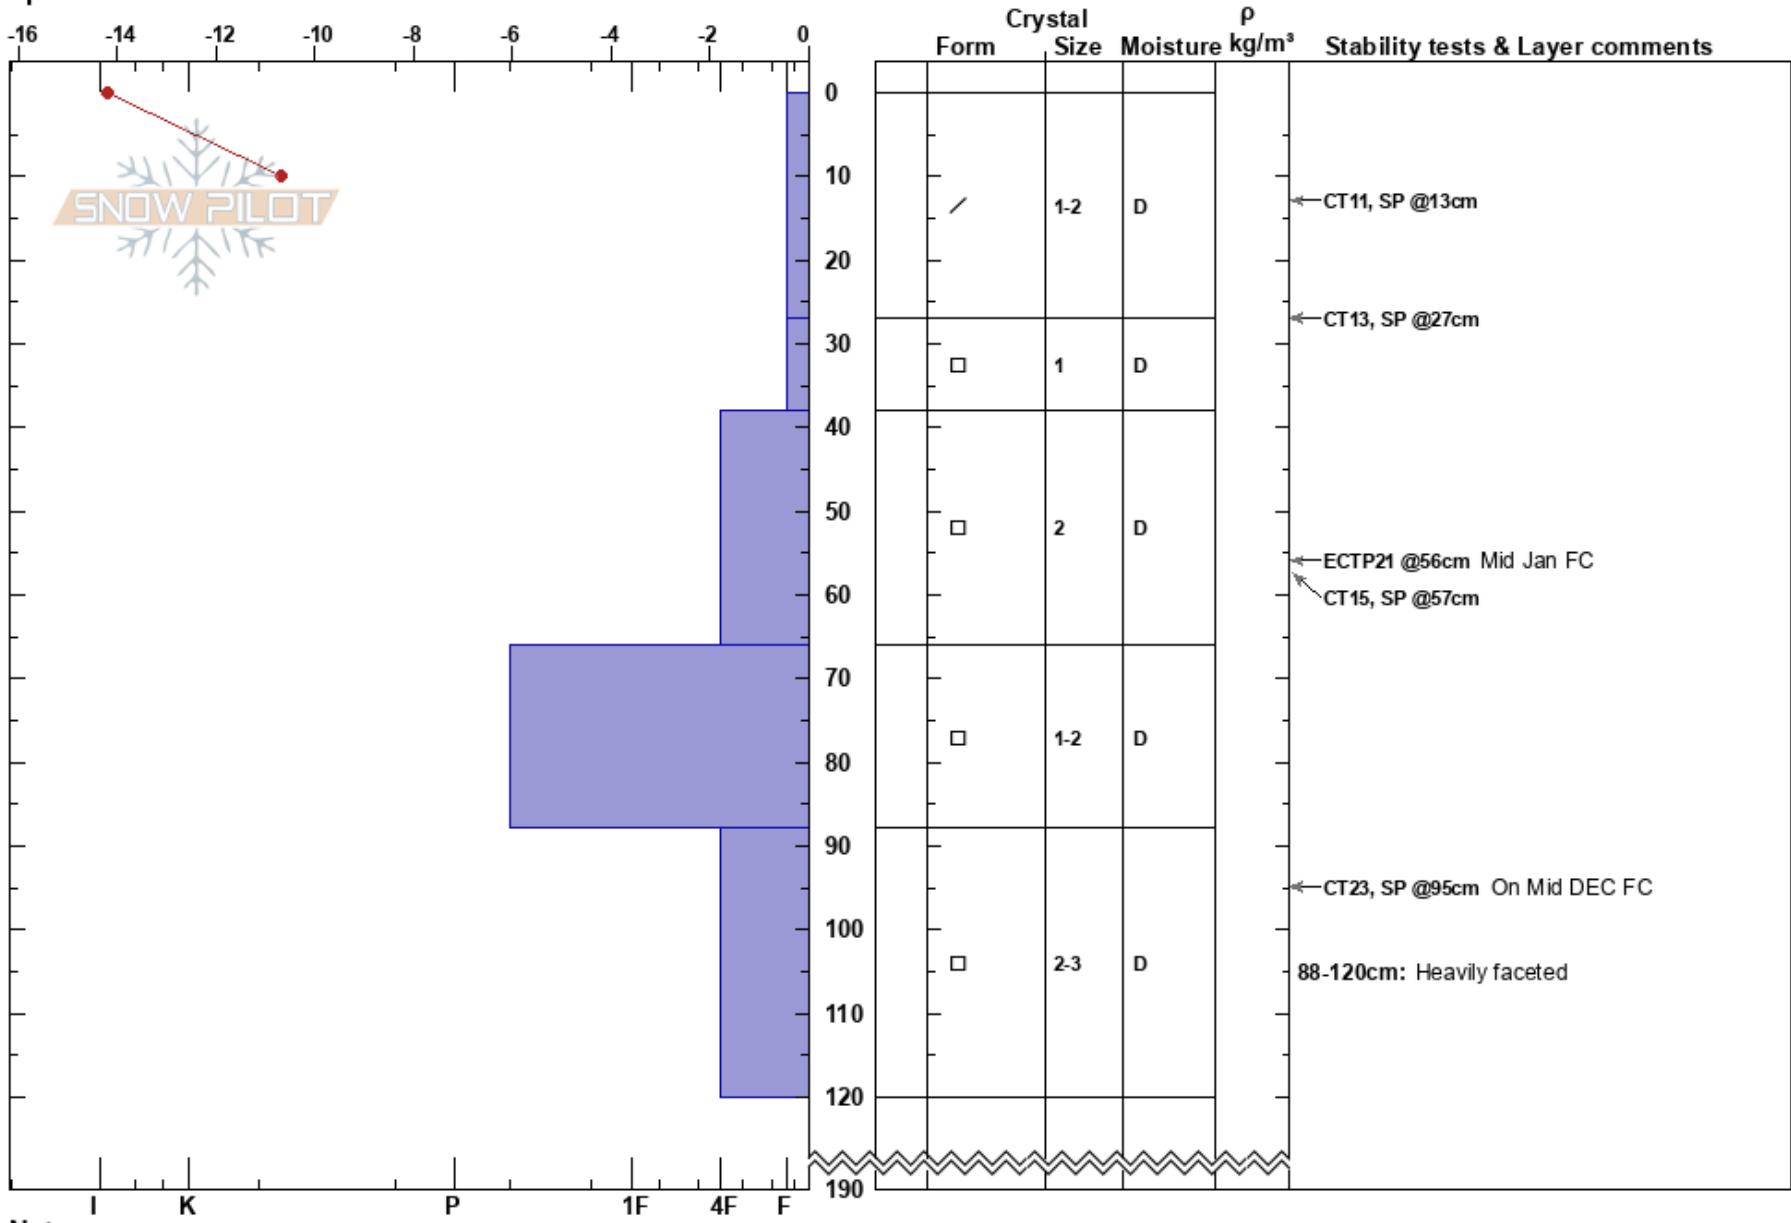

Illy Vly TP  
 Selkirks  
 BC  
**Elevation:** 1930 m  
**Aspect:** 300°  
**Specifics:**

luke stevens  
 07/02/2017 - 13:40  
**Co-ord:**  
**Slope Angle:** 32°  
**Wind Loading:** previous

**Stability:**  
**Air Temperature:** -14°C **PF:** 55 **HS:** 190 **Layer Notes:** 88-120cm: Heavily faceted  
**Sky Cover:** FEW  
**Precipitation:** NO  
**Wind:** Calm

**Notes:** TL, Loaded Rib feature, Open Undisturbed  
 Heavily Faceted Pack - Attention to Shallow Terrain  
 Touchy Very SSL HST