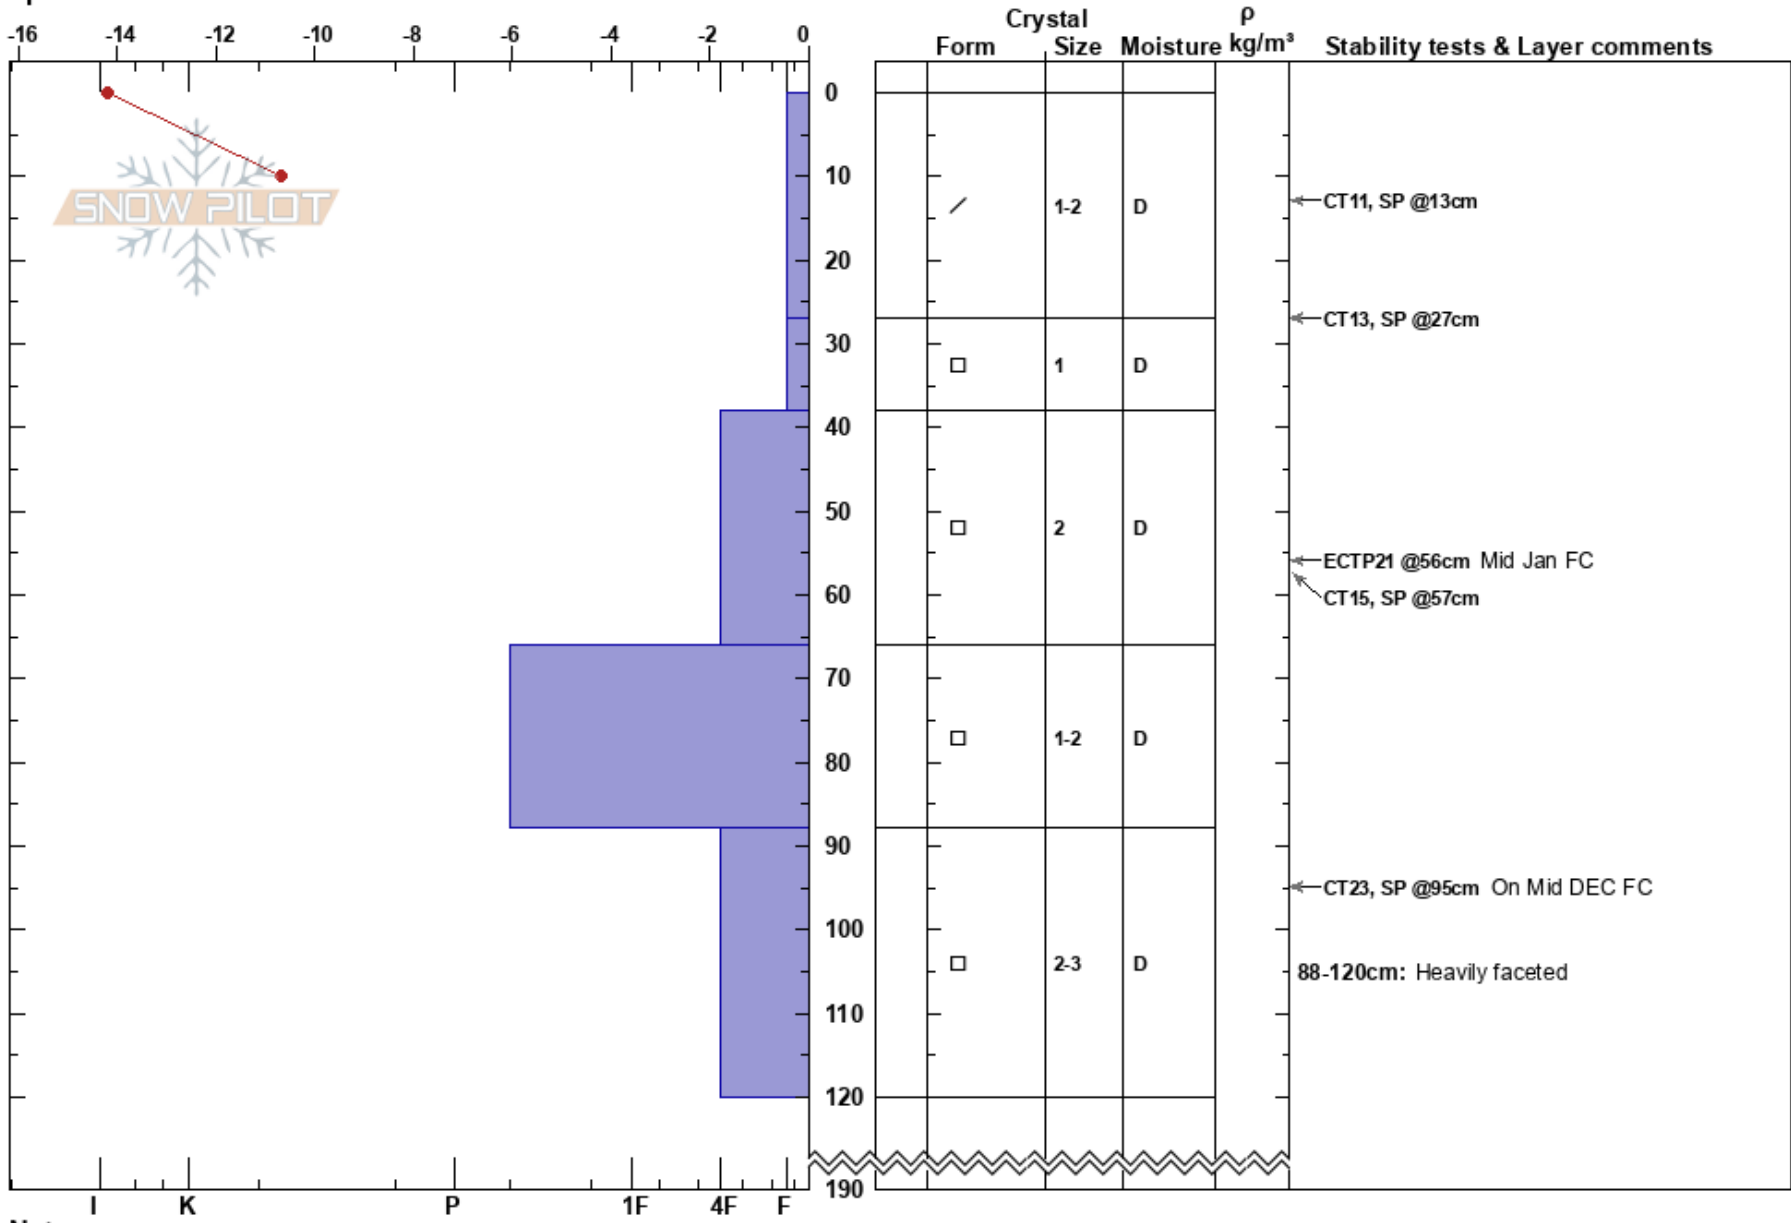

Illy Vly TP
 Selkirks
 BC
Elevation: 1930 m
Aspect: 300°
Specifics:

luke stevens
 07/02/2017 - 13:40
Co-ord:
Slope Angle: 32°
Wind Loading: previous

Stability:
Air Temperature: -14°C **PF:** 55 **HS:** 190 **Layer Notes:** 88-120cm: Heavily faceted
Sky Cover: FEW
Precipitation: NO
Wind: Calm

Notes: TL, Loaded Rib feature, Open Undisturbed
 Heavily Faceted Pack - Attention to Shallow Terrain
 Touchy Very SSL HST