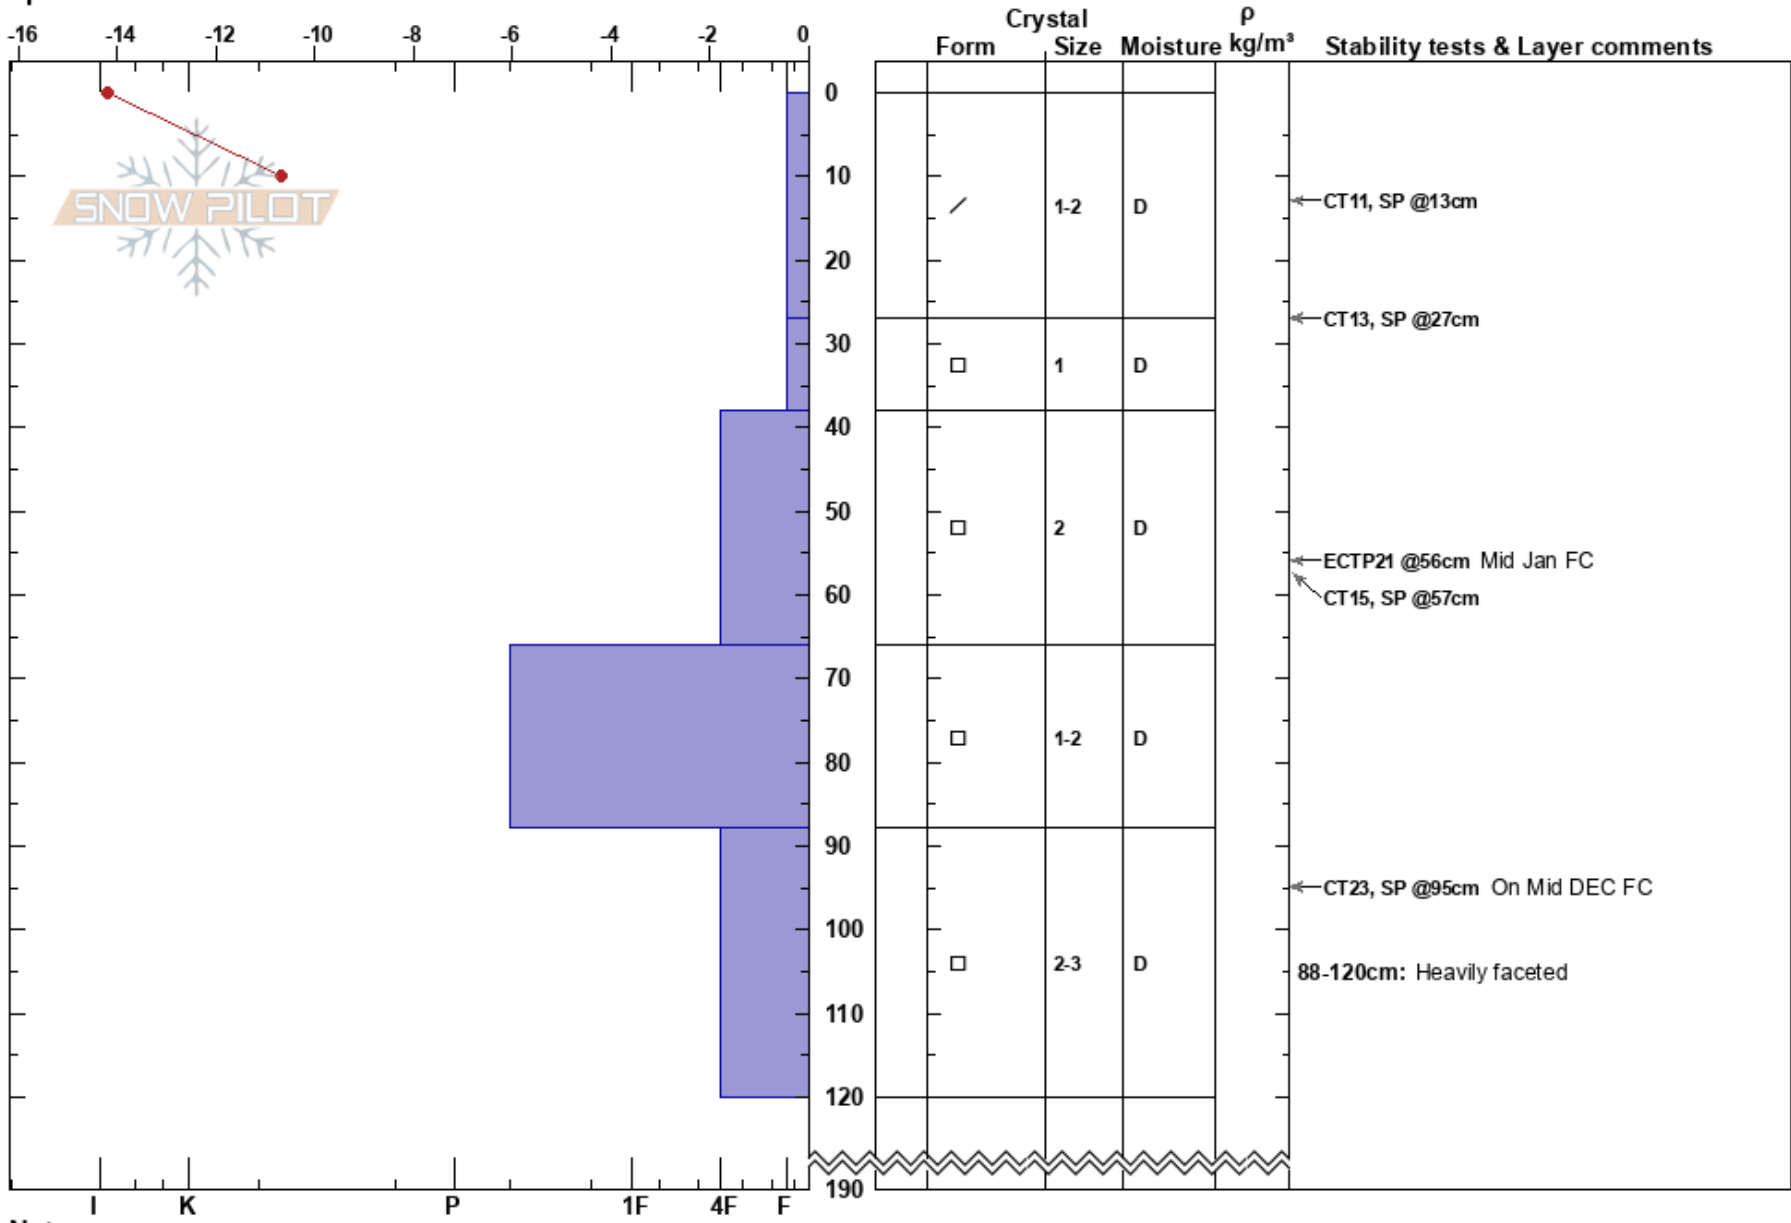

Illy Vly TP
 Selkirks
 BC
 Elevation: 1930 m
 Aspect: 300°
 Specifics:

luke stevens
 07/02/2017 - 13:40
 Co-ord:
 Slope Angle: 32°
 Wind Loading: previous

Stability: **HS: 190**
 Air Temperature: -14°C PF: 55 88-120cm: Heavily faceted
 Sky Cover: FEW
 Precipitation: NO
 Wind: Calm

Notes: TL, Loaded Rib feature, Open Undisturbed
 Heavily Faceted Pack - Attention to Shallow Terrain
 Touchy Very SSL HST