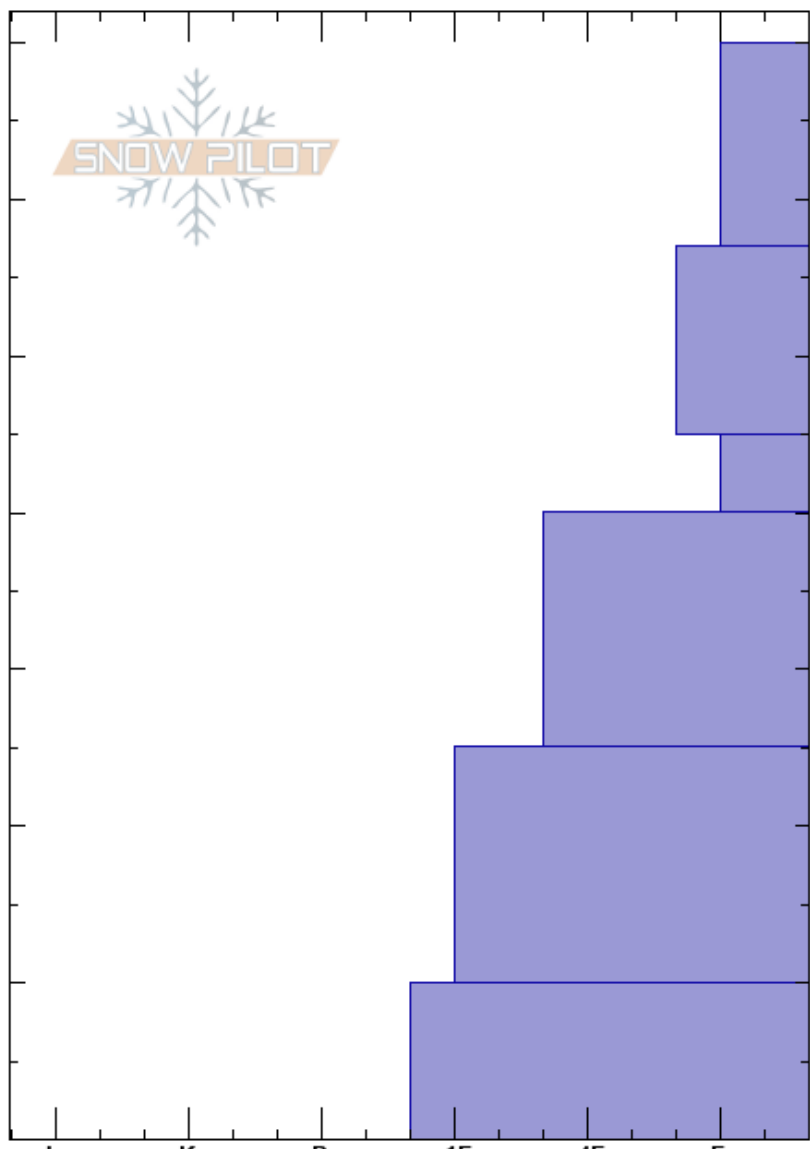

MT

Co-ord: 45.81741N, -110.92874W

Sky Cover: OVC

Elevation: 8425 ft

Slope Angle: 28°

Precipitation: S-1

Aspect: 60°

Wind Loading:

Wind: Calm

Specifics: Recent avalanche activity on different slopes; Ski tracks on slope

Crystal Form	Crystal Size	Moisture	ρ kg/m ³	Stability tests & Layer comments
/				
/ (Ø)				
⊠				
•				
⊠				
⊙⊙				
				ECTX