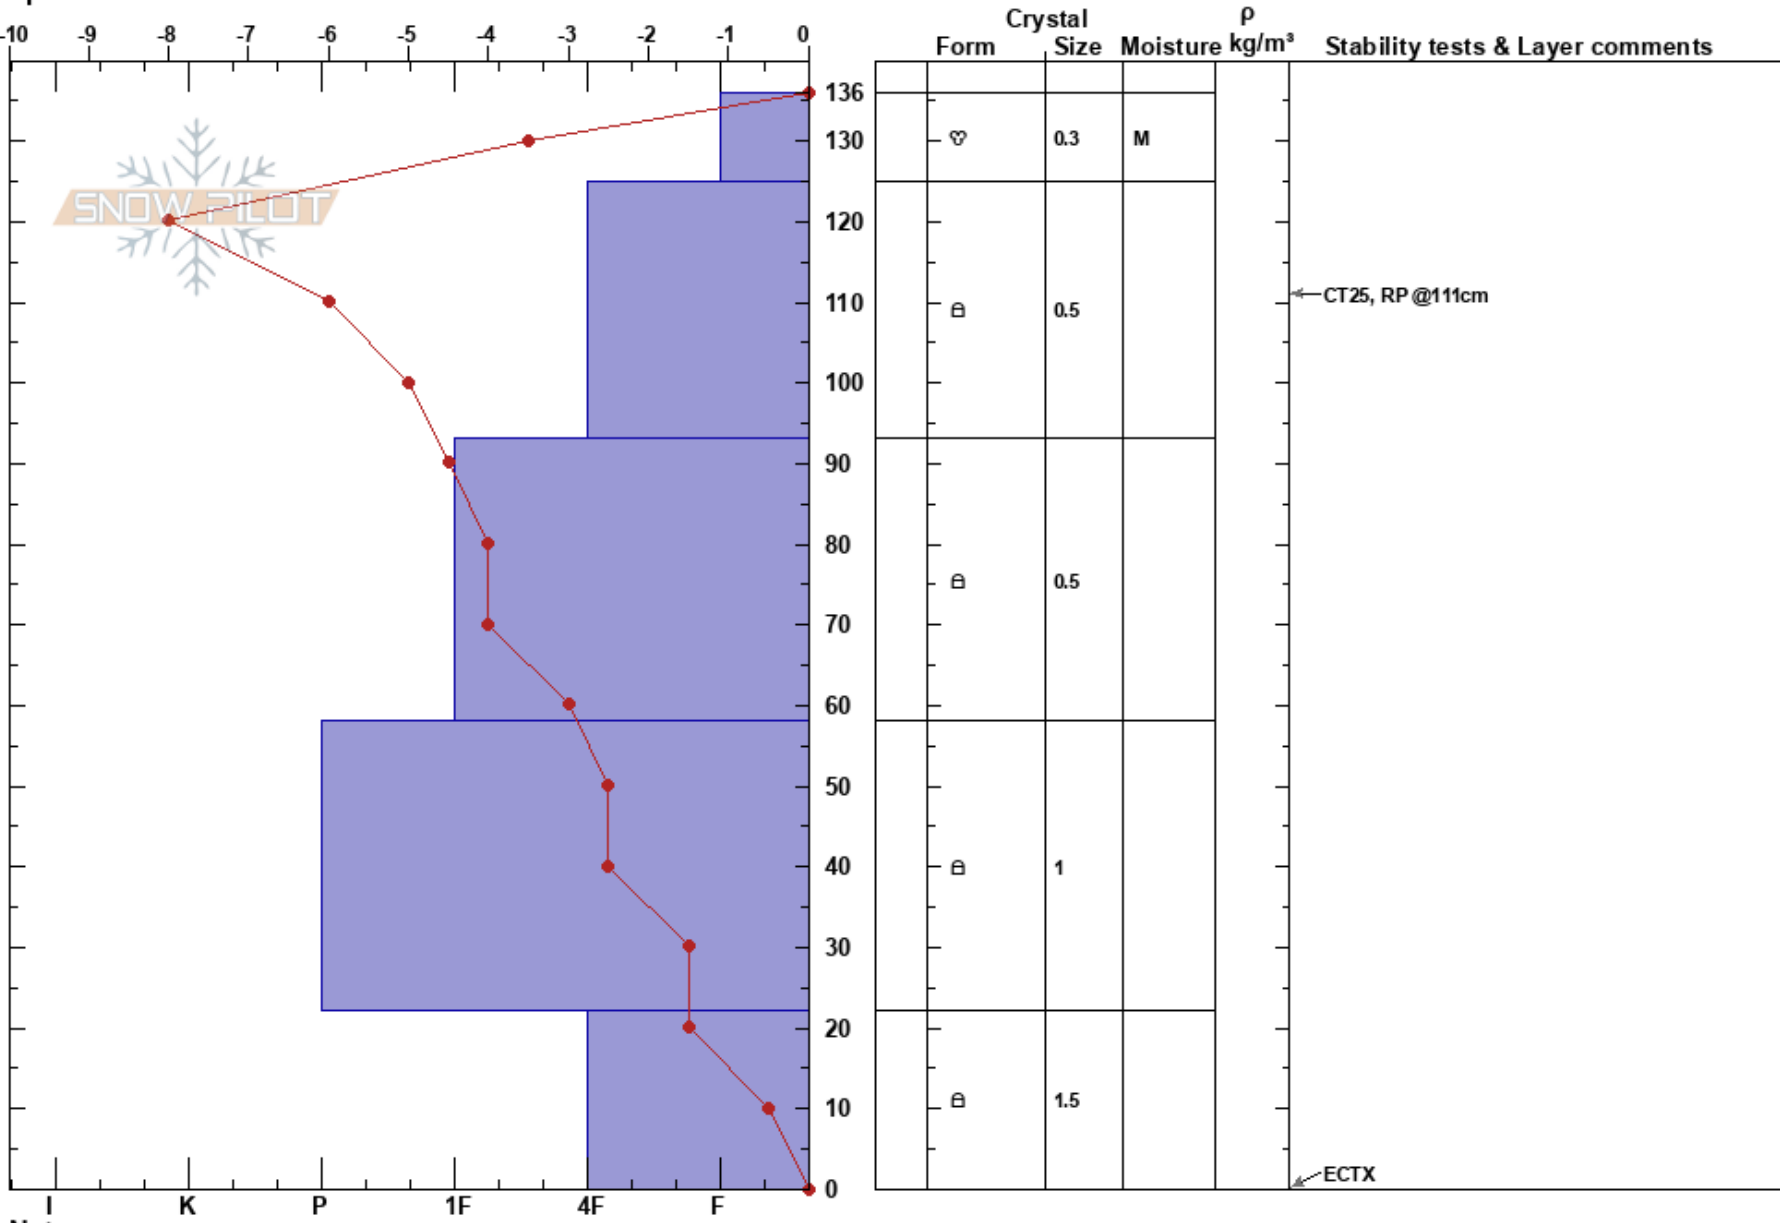

Eureka Test Pit
 San Juan Range
 CO
Elevation: 3274 m
Aspect: SE
Specifics: Practice Pit

Li godfrey
 02/05/2017 - 12:47am
Co-ord: 37.87814N, -107.60010W
Slope Angle: 25°
Wind Loading: yes

Stability: **HS:** 136 **Layer Notes:**
Air Temperature: 6.5°C **PS:** 15
Sky Cover: FEW
Precipitation: NO
Wind: Calm