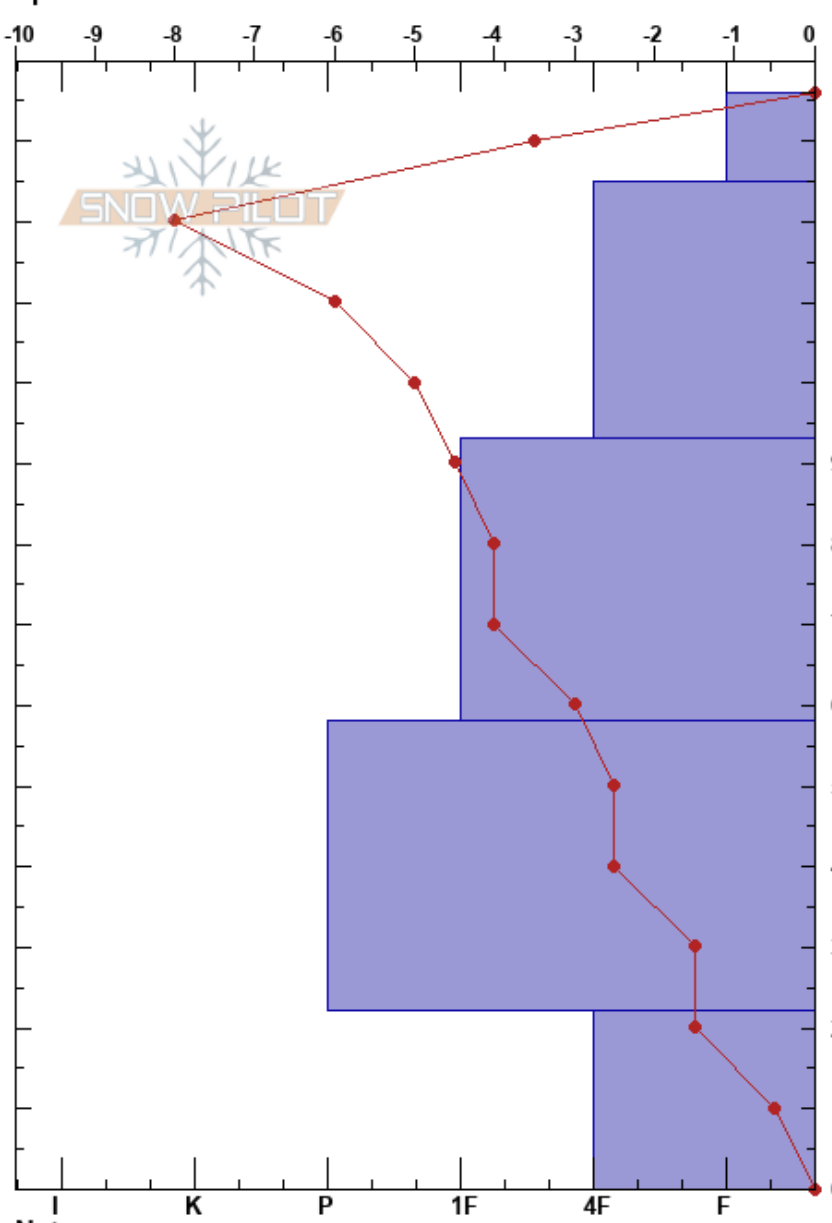

Eureka Test Pit
 San Juan Range
 CO
Elevation: 3274 m
Aspect: SE
Specifics: Practice Pit

Li godfrey
 02/05/2017 - 12:47am
Co-ord: 37.87814N, -107.60010W
Slope Angle: 25°
Wind Loading: yes

Stability:
Air Temperature: 6.5°C
Sky Cover: FEW
Precipitation: NO
Wind: Calm

Layer Notes:

Form	Crystal Size	Moisture	ρ kg/m ³	Stability tests & Layer comments
☉	0.3	M		
⊖	0.5			← CT25, RP @111cm
⊖	0.5			
⊖	1			
⊖	1.5			← ECTX

Notes: